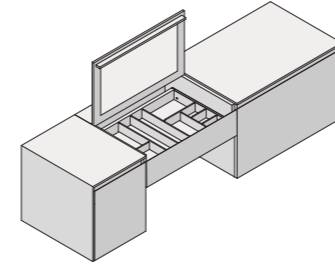

SLIMLINE + COIFFEUSE

WHITE STONAGE STRUCTURE + MAT LACQUERING : WHITE
WHITE STONAGE + LACCATO OPACO - WHITE STONAGE + MAT LACQUAGE - WHITE
STONAGE + MATTE LACKIERUNG - WHITE STONAGE + LACADO OPACO
2000 x 550 x H 500 mm
78"74 x 22" x H 20"