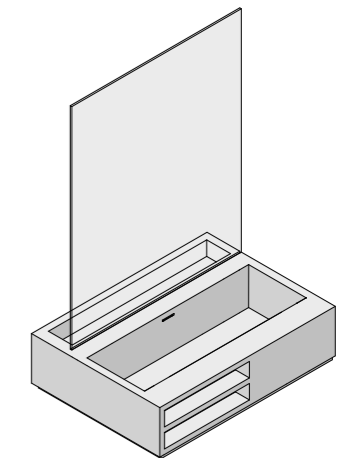

SQUARE SPECIAL + DOUBLE LIBRARY

1900 x 1200 x H 550 mm
75" x 47" x H 22"