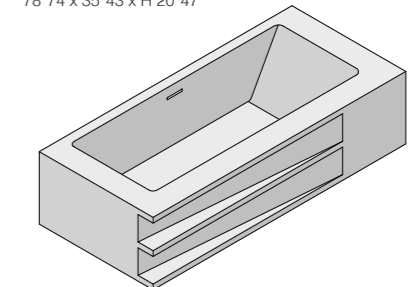

REVERSE CABINET SPECIAL
900 X 250 x H 1800 mm
35"43 x 9"84 x H 70"87