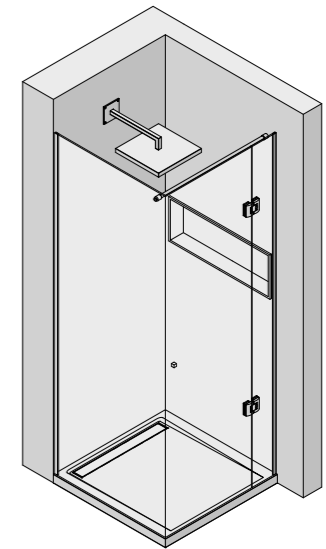

SHOWER CABIN WITH HINGED DOOR : ST.302

METRO

900 x 900 x H 60 mm
35"43 x 35"43 x H 2"36

SOLID SHOWER FLAT

350 x 560 x H 110 mm
13"78 x 22"05 x H 4"33

CONTAINER

800 x 300 x H 60 mm
31" x 12" x H 2"

SERVETTO

600 x H 1200 mm
23"62 x H 47"24