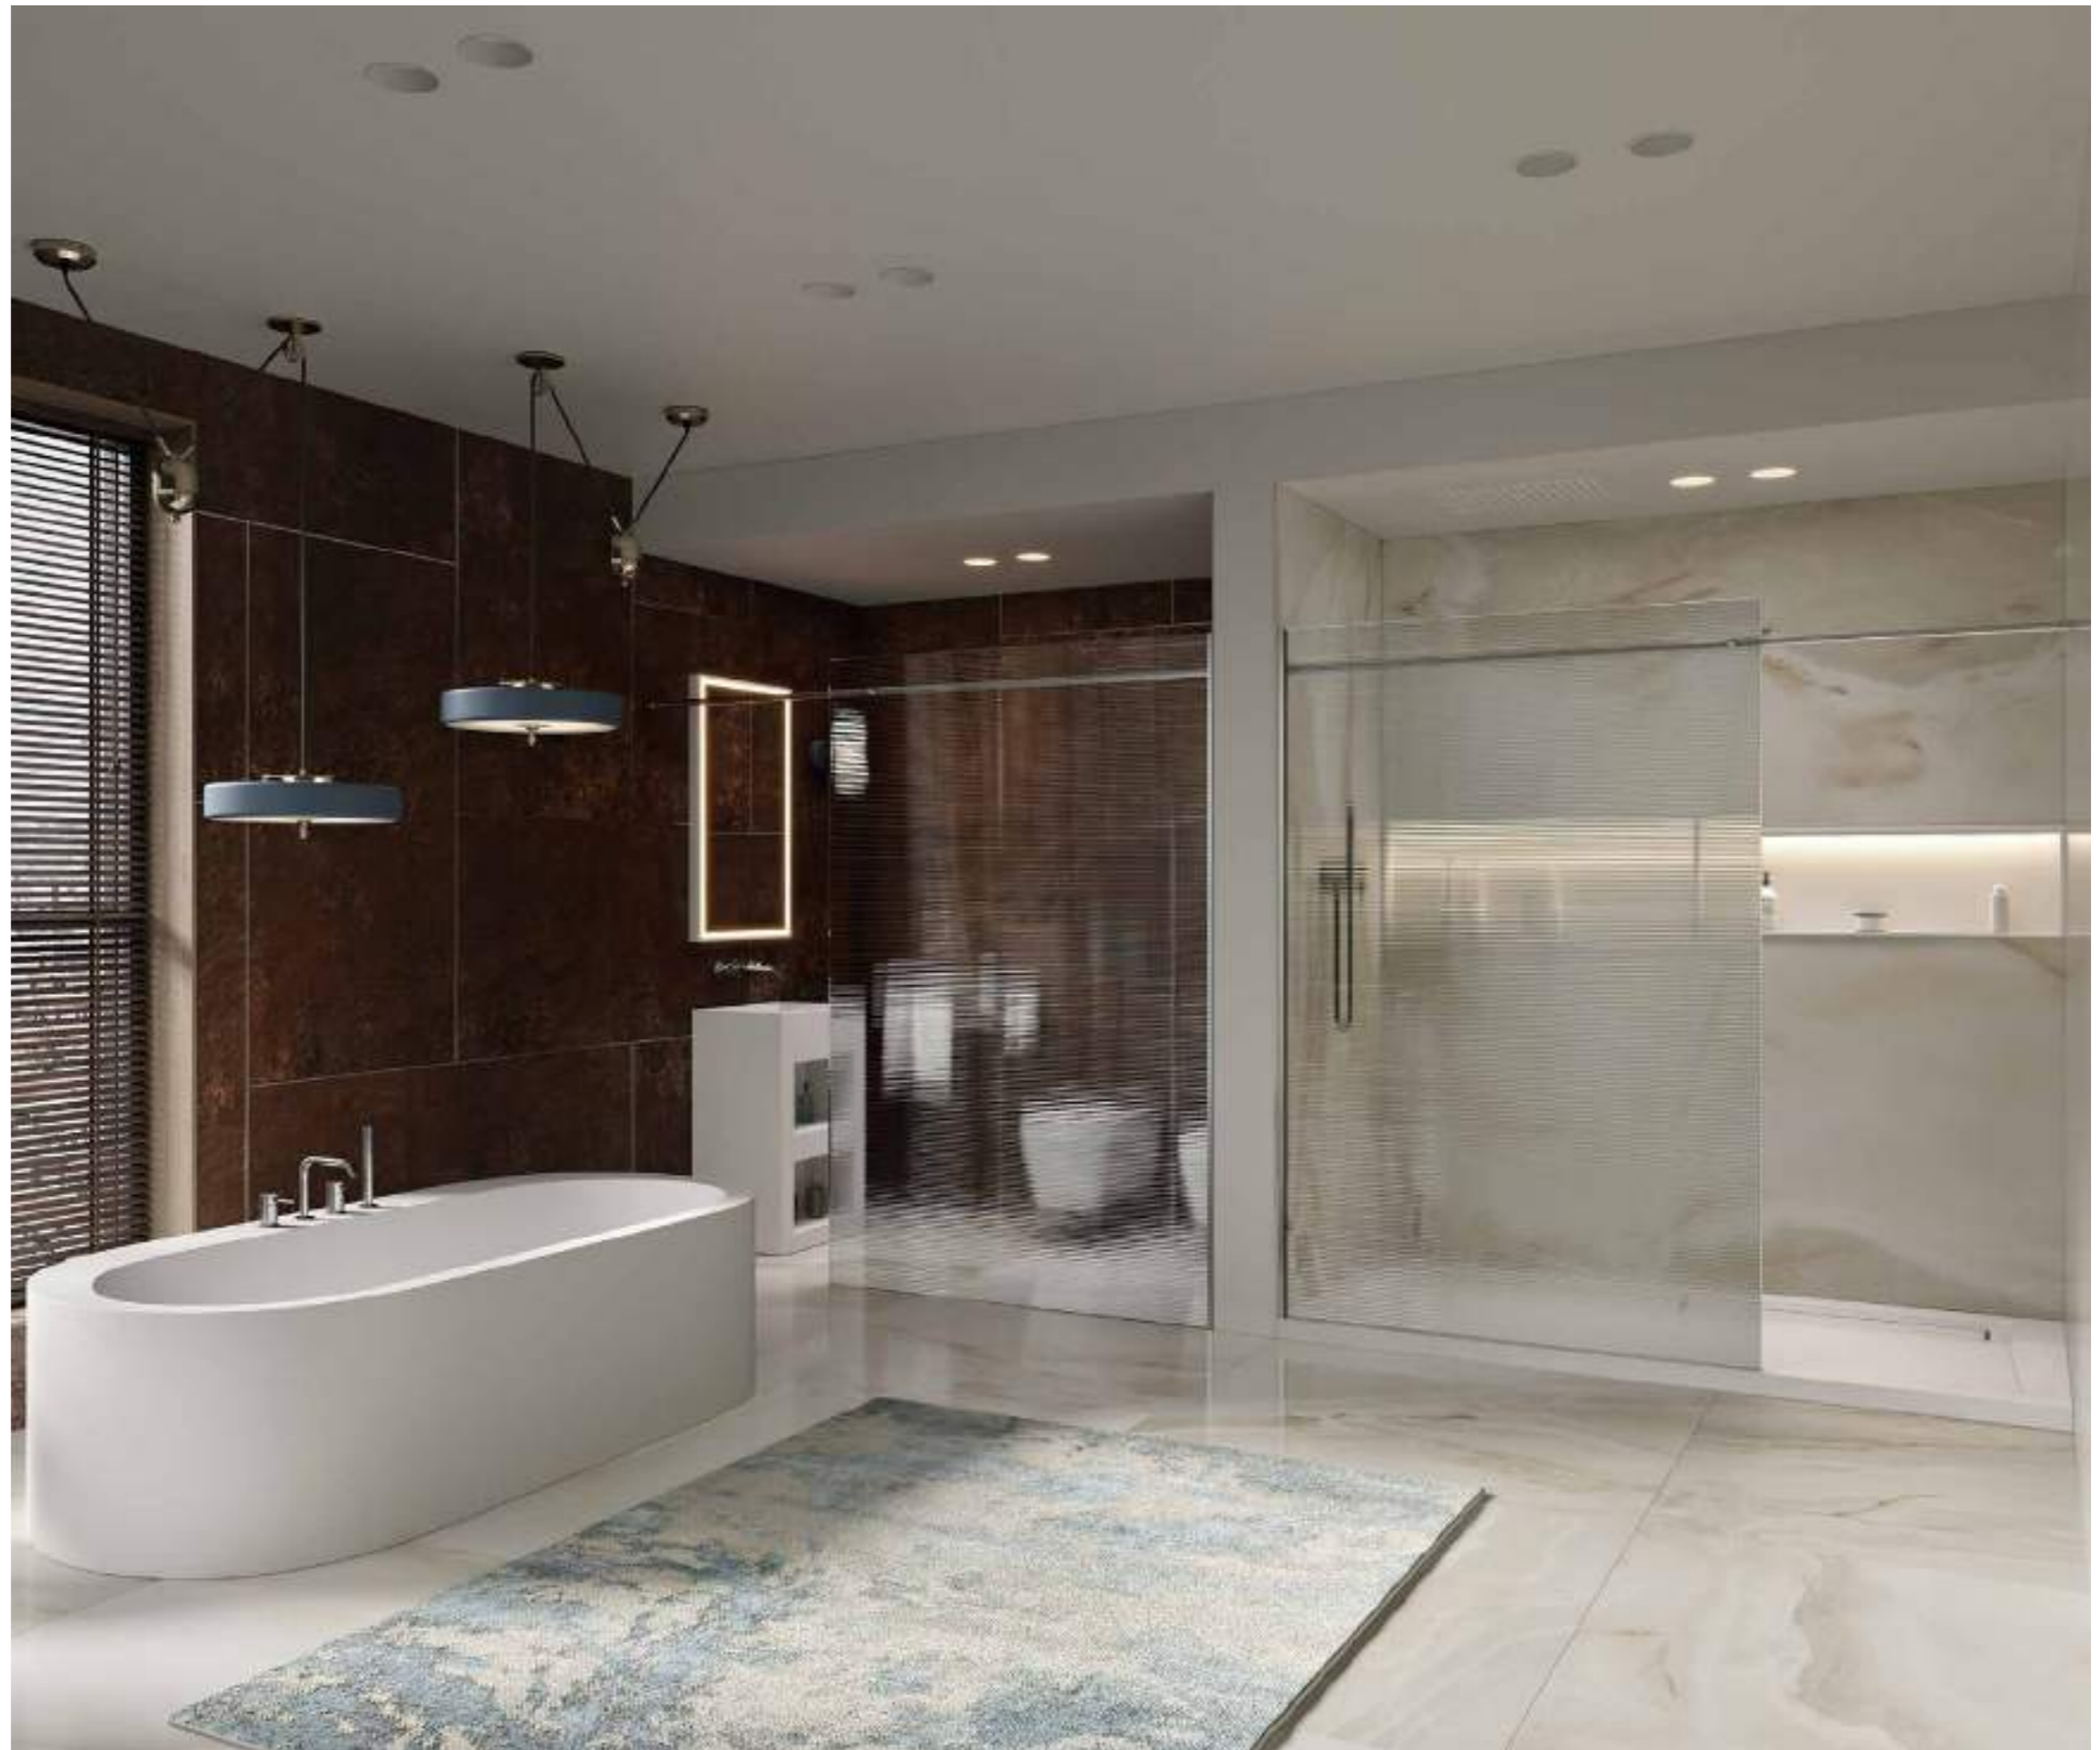

WTONDO RIMLESS
 530 x 360 x H 420 mm
 21" x 14" x H 17"

BTONDO
 530 x 360 x H 420 mm
 21" x 14" x H 17"

SPECCHIO - MIRROR
MIRR REVERSE LED HORIZONTAL

LAVABO - WASHBASIN
SQUARE SYSTEM XL

MOBILE - CABINET
EDITION

VASCA - BATHTUB
OLIVIA

ACCESSORIO - ACCESSORY
TANGRAM STOOL

VASCA - BATHTUB
OLIVIA

SPECCHIO - MIRROR
MIRR REVERSE LED WALL VERTICAL

LAVABO - WASHBASIN
TOWER CUBE

SOFFIONE - SHOWER TRAY
SQUARE SHOWER

BOX DOCCIA - SHOWER CABIN
ST. 103 SPECIAL