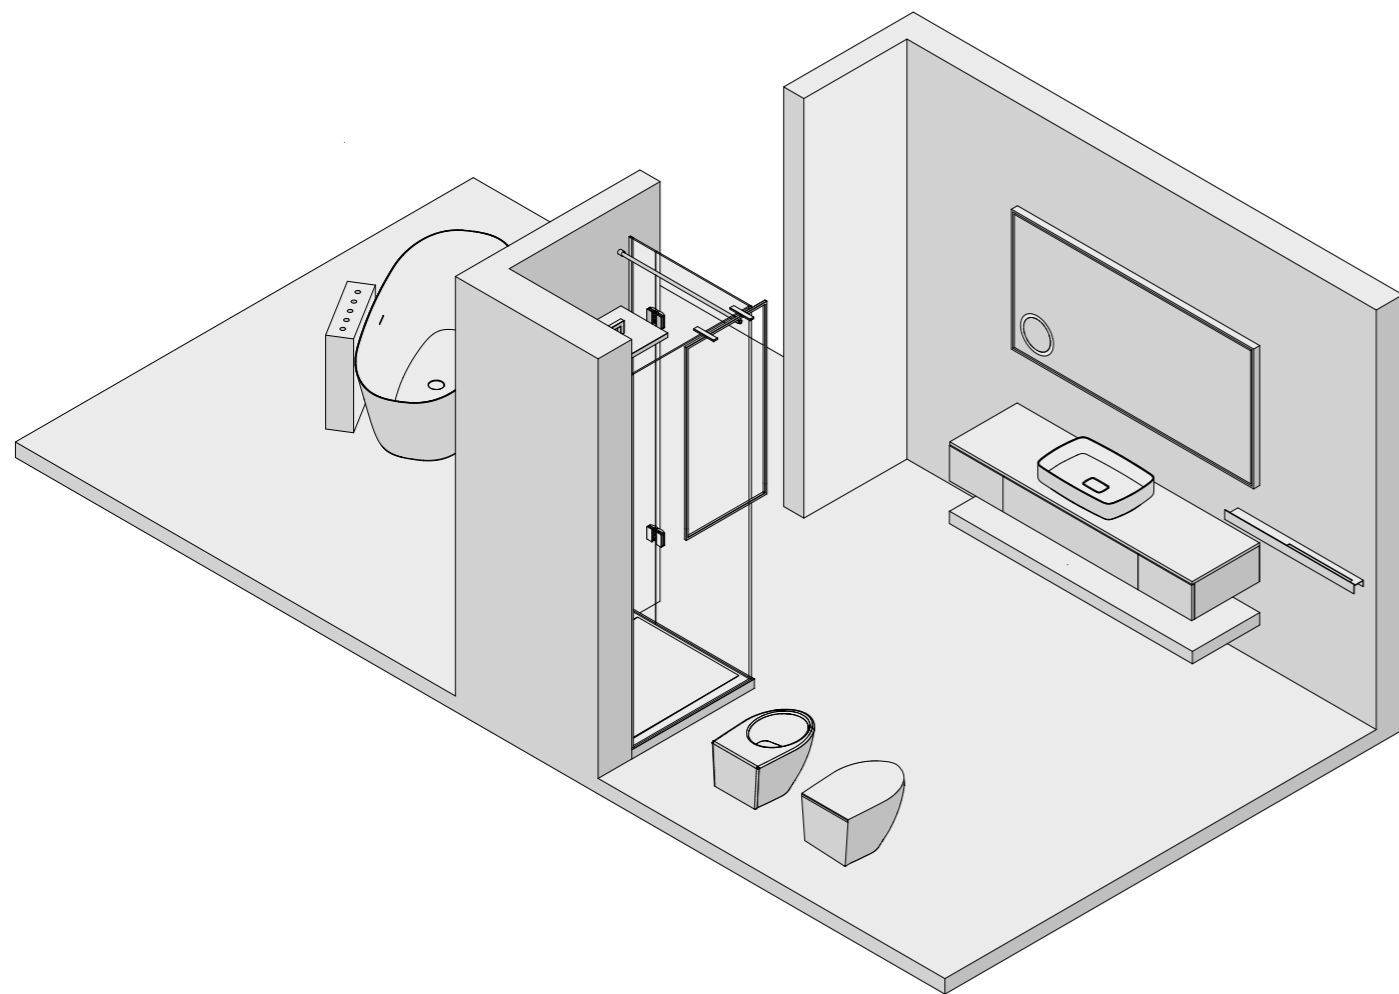

VASCA - BATHTUB
CAMILLA

SOFFIONE - SHOWER HEAD
SOLID SHOWER FLAT

BOX DOCCIA - SHOWER CABIN
ST.302

PIATTO DOCCIA - SHOWER TRAY
METRO

SANITARI - SANITARY WARE
**WTONDO RIMLESS
 BTONDO**

ACCESSORI - ACCESSORIES
**CONTAINER
 SERVETTO**