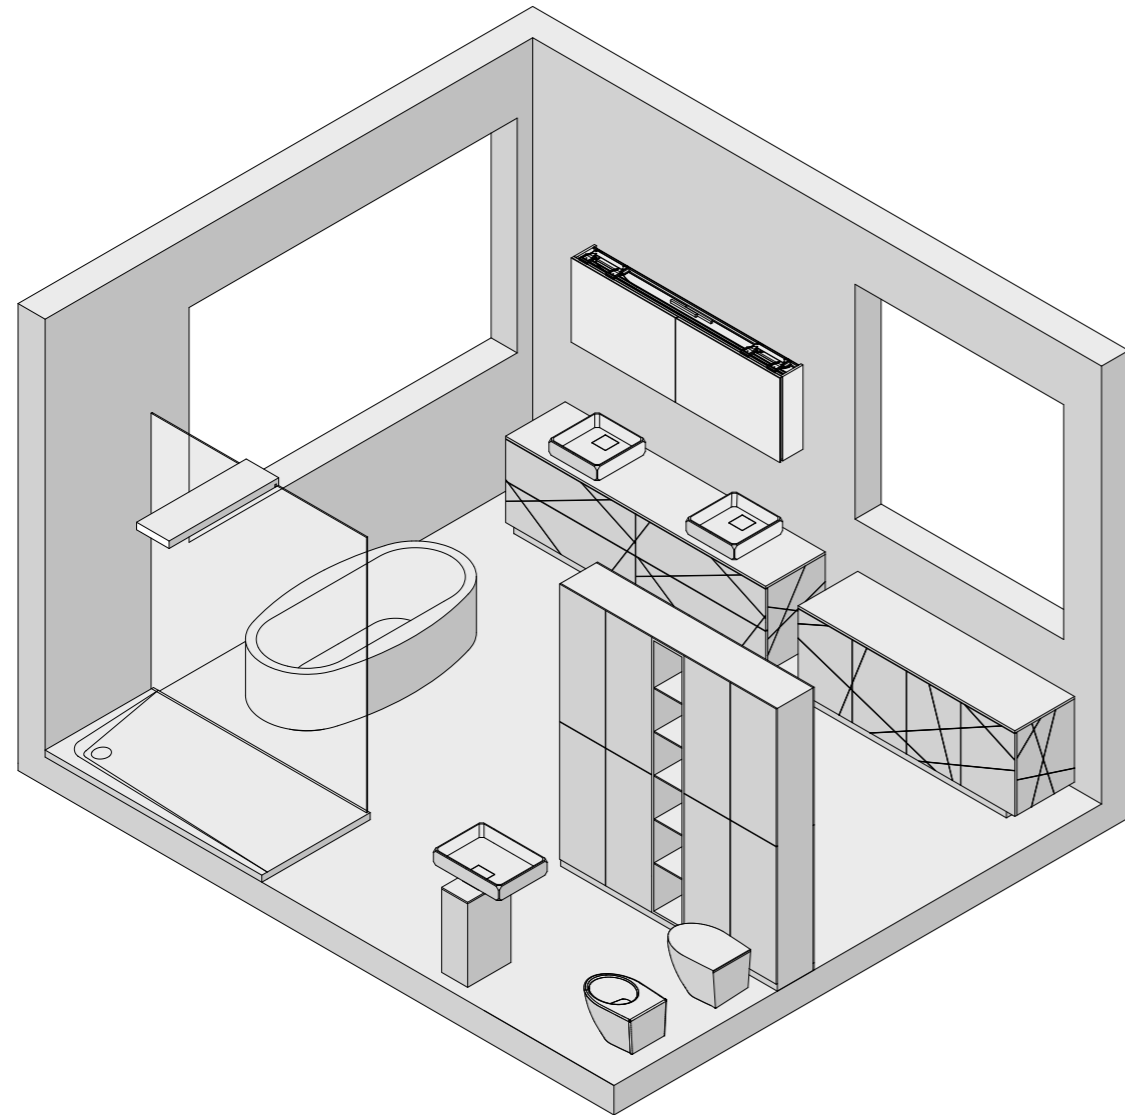

BOXLINE

WOOD: TOBACCO OAK WITH CUTS "ZEN"
ROVERE TABACCO - CHÊNE TABAC - TABAKBRAUNE EICHE -
ROBLE TOBACO
2400x 550 x H 750 mm
94"49 x 21"65 x H 29"53

WASHBASIN KEPLERO 1

450 x 450 x H 120 mm
17"71 x 17"71 x H 4"72

BOXLINE

WOOD: TOBACCO OAK WITH CUTS "ZEN"
ROVERE TABACCO - CHÊNE TABAC - TABAKBRAUNE EICHE -
ROBLE TOBACO
2000x 550 x H 750 mm
78"74 x 21"65 x H 29"53

OLGA + LED

1800 x 950 x H 500 mm
70"87 x 37"24 x H 19"68

MIRR BOX

1600 x 220 x H 700 mm
62"99 x 8"66 x 27"56

"WALK IN" SHOWER : ST.502

SOLO

2000 x 1000 x H 60 mm
94" x 47" x H 2"36

WASHBASIN TOWER KEPLERO

450 x 600 x H 900 mm
17"71 x 23"62 x H 35"43

BOISERIE + NICHE V

WOOD: TOBACCO OAK
ROVERE TABACCO - CHÊNE TABAC -
TABAKBRAUNE EICHE- ROBLE TABACO
2000 x 350 x H 2260 mm
78"74 x 13"78 x H 88"98

MIRR LED BACK

40 x 700 x H 2400 mm
1"57 x 27"56 x 94"49

SHOWER GLASS + WATERFALL

1000 x 300 X H 60 mm
39"37 x 11"81 x 2"36

WTONDO RIMLESS

530 x 360 x H 420 mm
21" x 14" x H 17"

BTONDO

530 x 360 x H 420 mm
21" x 14" x H 17"