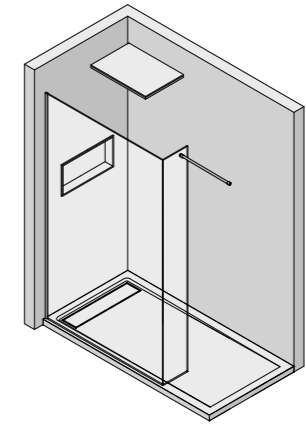

MOBILE - CABINET
REVERSE CABINET SPECIAL

SQUARE SHOWER + LED
650 X 450 x H 30 mm
25"60 x 17"72 x H 1"18
SHOWER IN SHOWER
WATER ATOMIZER

CONTAINER
600 x 80 x H 300 mm
23"62 x 3" x H 12"

PLATINUM + CUT LIBRARY
2000 x 900 x H 520 mm
78"74 x 35"43 x H 20"47