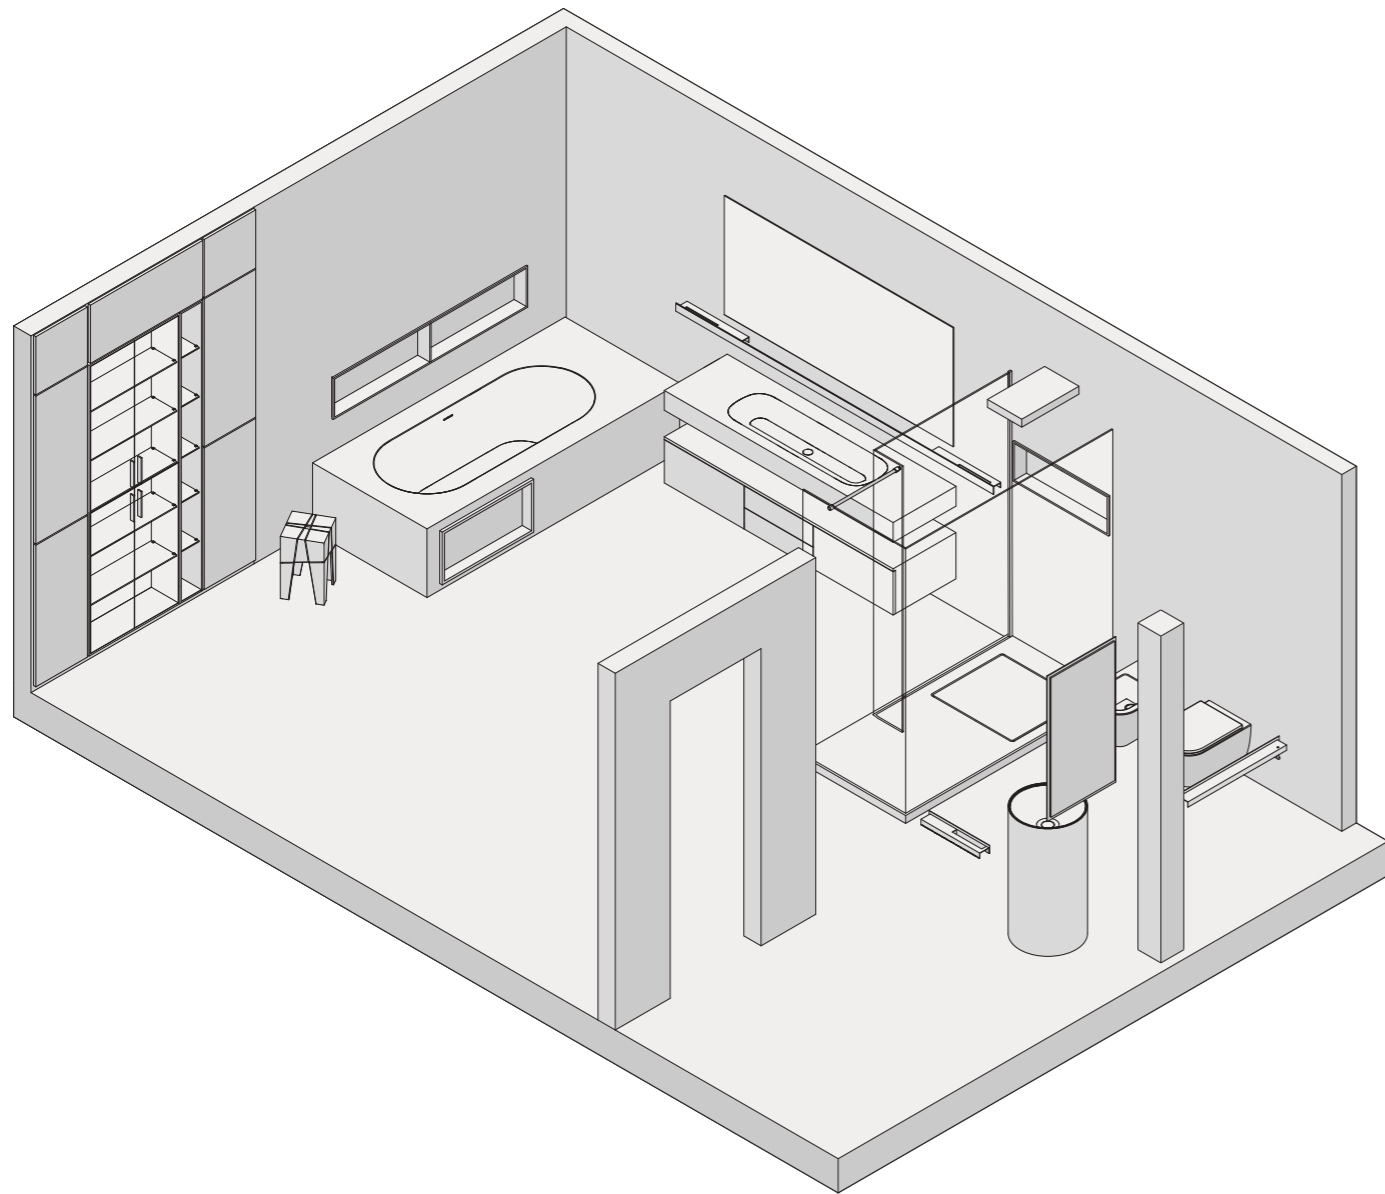

BOXLINE
TIMBER "C" : WENGÉ
WENGÉ - WENGÉ - WENGÉ - WENGÉ
2000 x 550 x H 350 mm
78"74 x 21"65 x H 13"78

WASHBASIN AQUATICO SYSTEM XL
2000 x 550 x H 150 mm
78"74 x 21"65 x H 5"91

MIRR SLIM SQUARE + LED
2000 x 900 x H 35 mm
78"74 x 35"43 x H 1"38

CONTAINER
1700 x 80 x H 300 mm
66"93 x 3"15 x H 11"81

SAPPHIRE + SINGLE LIBRARY
2200 x 1000 x H 520 mm
86"61 x 39"37 x H 20"47

TANGRAM STOOL
280 x 280 x H 470 mm
11"02 x 11"02 x H 18"50

LINE ON MEASURE
500 x 100 x H 60 mm
19"69 x 3"94 x H 2"36

NICHE V WENGÉ
WENGÉ - WENGÉ - WENGÉ - WENGÉ
200 x 250 x H 2200 mm
7"87 x 9"84 x H 86"61

BOISERIE + NICHE V
994 x 250 x H 2200 mm
39"13 x 9"84 x H 86"61

"WALK IN" SHOWER CABIN: ST. 401

TOLOMEO
1800 x 900 x H 60 mm
70"87 x 35"43 x H 2"36

CONTAINER
800 x 80 x H 300 mm
31"50 x 3"15 x H 11"81

MIRR SLIM SQUARE LUX
2000 x 900 x H 1100 mm
78"74 x 35"43 x H 1"38

LINE + TOWEL HOLDER HOLE
500 x 100 x H 60 mm
19"69 x 3"94 x H 2"36

WQUADRO RIMLESS
550 x 360 x H 420 mm
22" x 14" x H 17"

SHOWER WALL + LED
500 x 300 x H 60 mm
19"69 x 11"81 x H 2"36

TOWER ROLL
Ø 440 x H 870 mm
Ø 17"37 x H 34"25

LINE + STAINLESS STEEL PAPER HOLDER
850 x 100 x H 60 mm
33"46 x 3"94 x H 2"36

BQUADRO
550 x 360 x H 420 mm
22" x 14" x H 17"