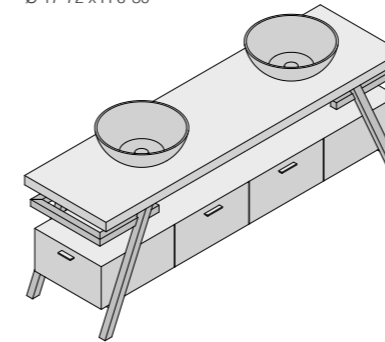

WASHBASIN GOLD 4

Ø 450 x H 160 mm
Ø 17"72 x H 6"30