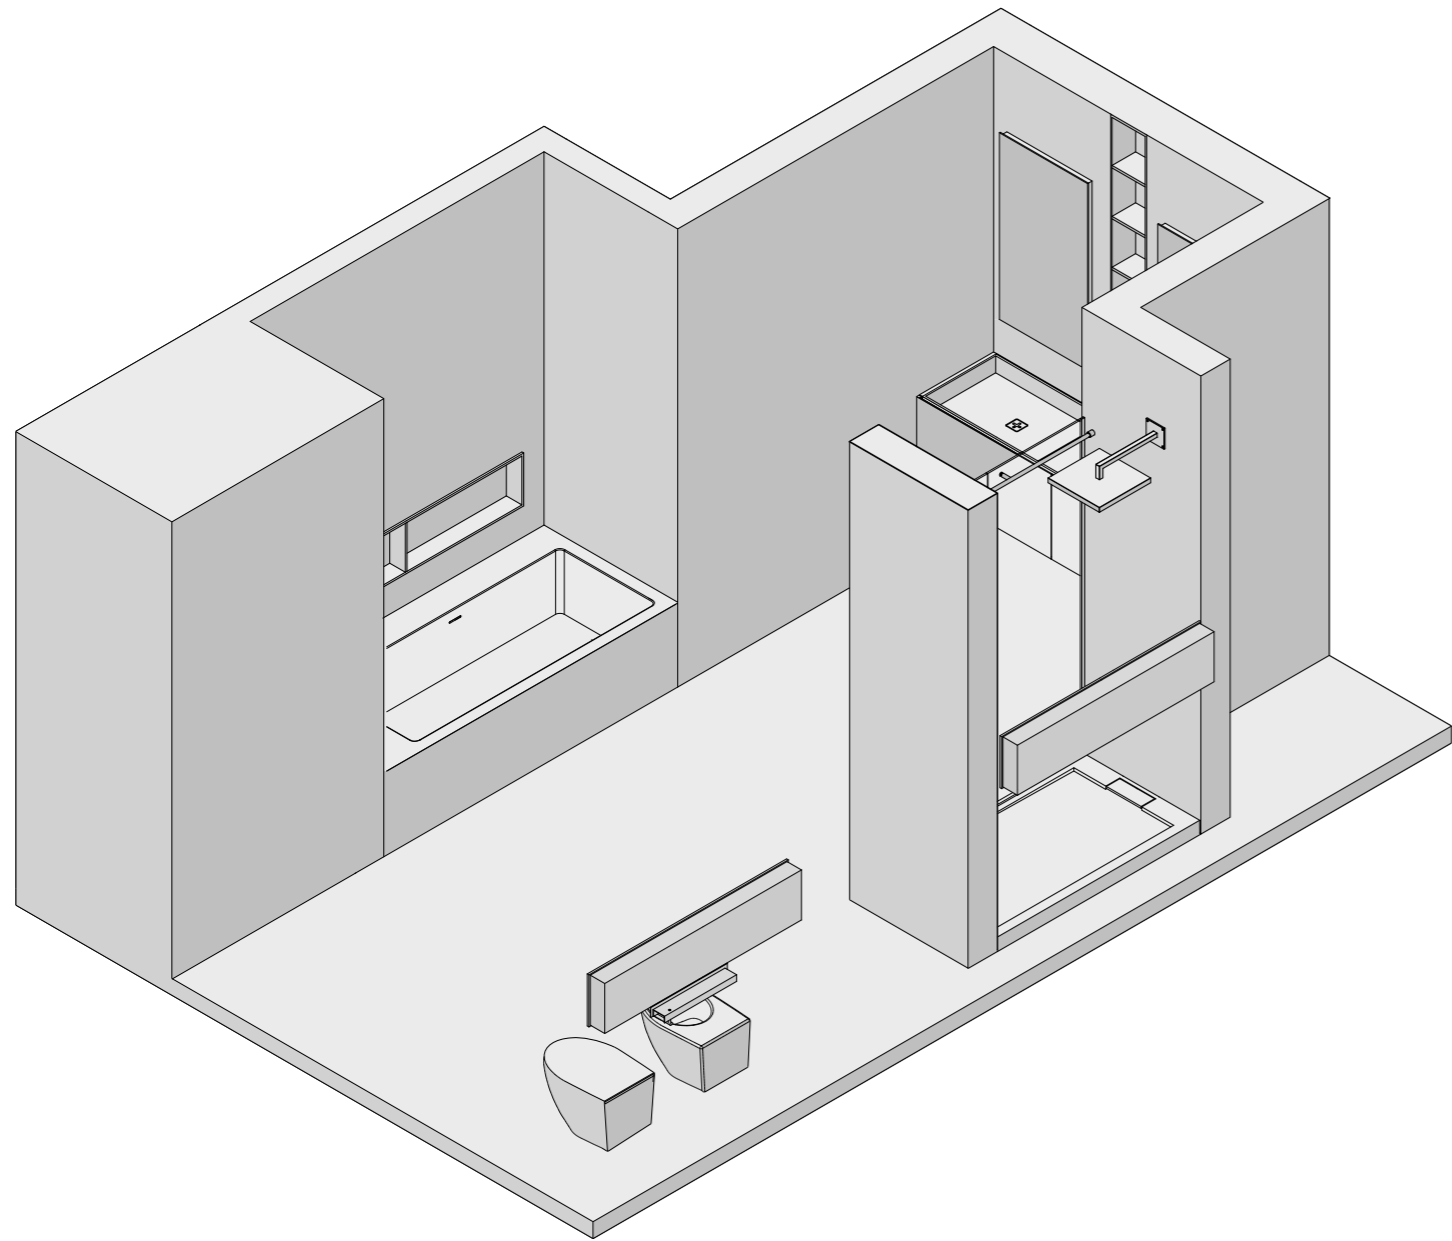

SPECCHIO - MIRROR
MIRR SLIM SQUARE

MOBILE - CABINET
EDITION

SOFFIONE - SHOWER HEAD
SOLID SHOWER FLAT

BOX DOCCIA - CABIN SHOWER
ST.103

ACCESSORIO - ACCESSORY
CONTAINER

PIATTO DOCCIA - SHOWER TRAY
SHOWER CASE