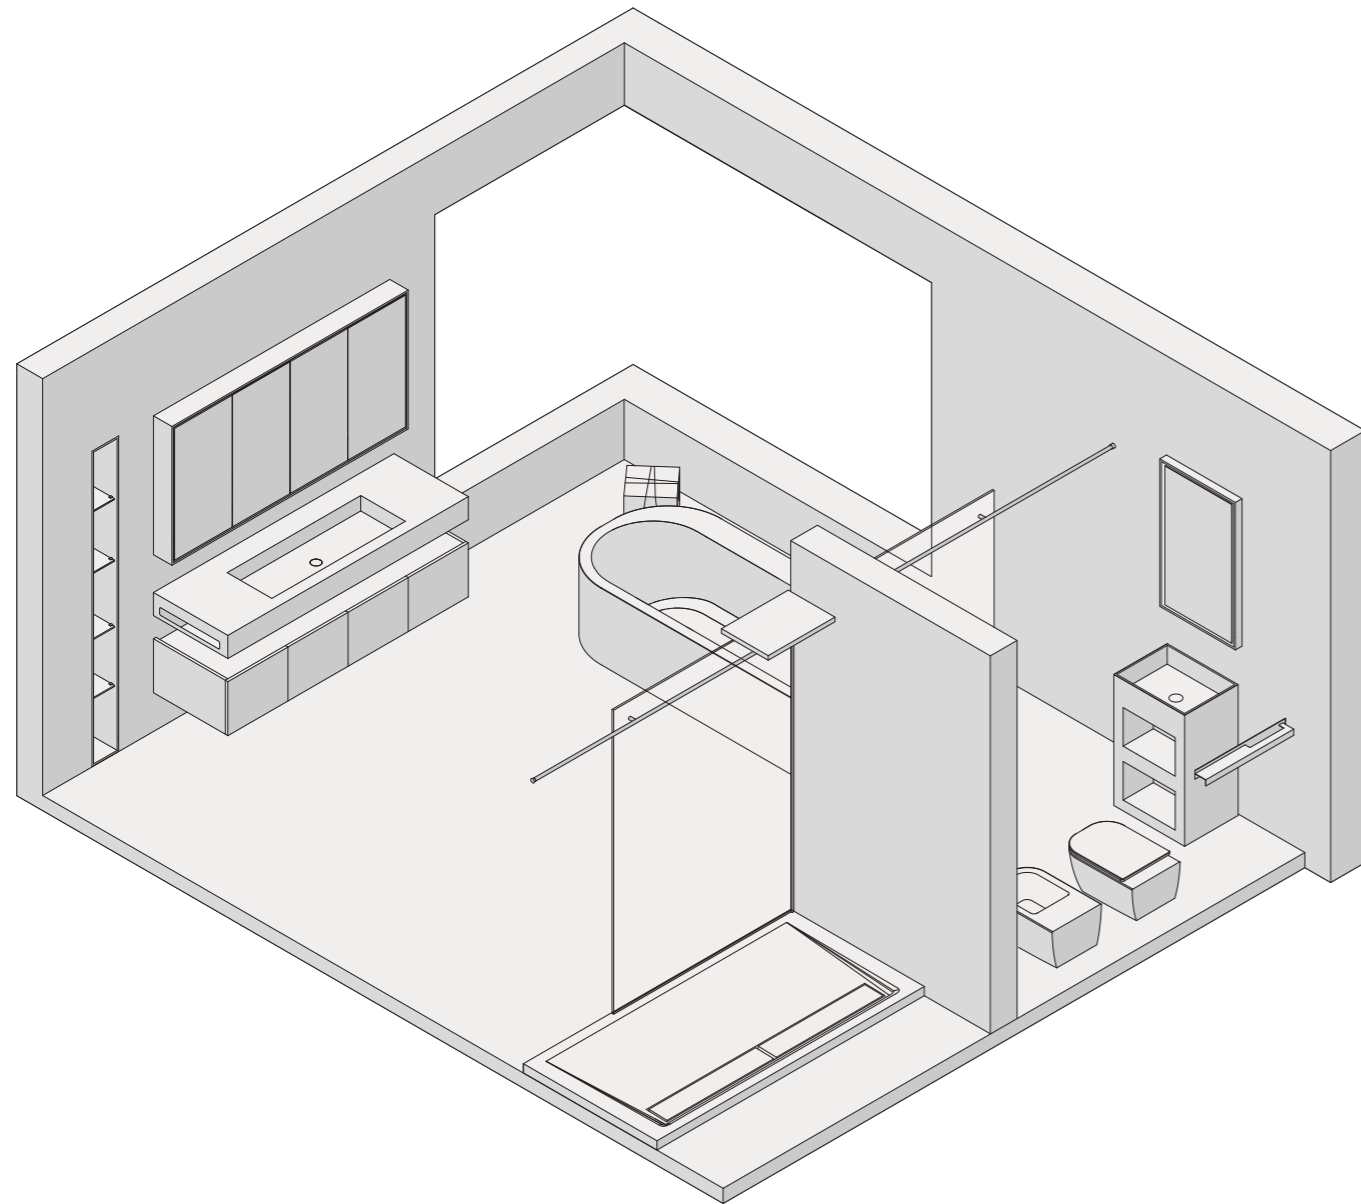

SPECCHIO - MIRROR
MIRR REVERSE LED WALL VERTICAL

LAVABO - WASHBASIN
TOWER CUBE

SANITARI - SANITARY
WQUADRO RIMLESS

ACCESSORIO - ACCESSORY
LINE