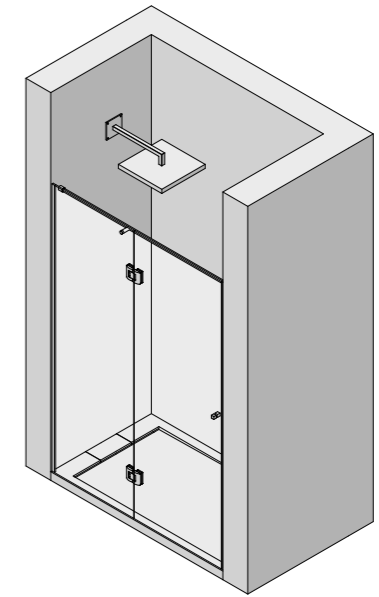

ACCESSORIO - ACCESSORY
CONTAINER

SANITARI - SANITARY WARE
**WTONDO RIMLESS
BTONDO**

SHOWER CABIN: ST.103