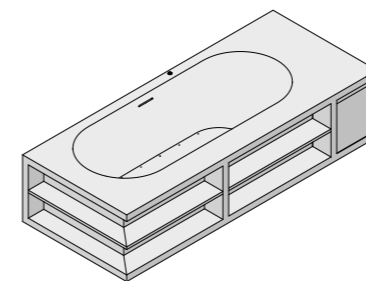

SAPPHIRE WITH MULTI LIBRARY + AIRPOOL SYSTEM
2200 x 900 x H 520 mm
86"61 x 35"43 x H 20"47