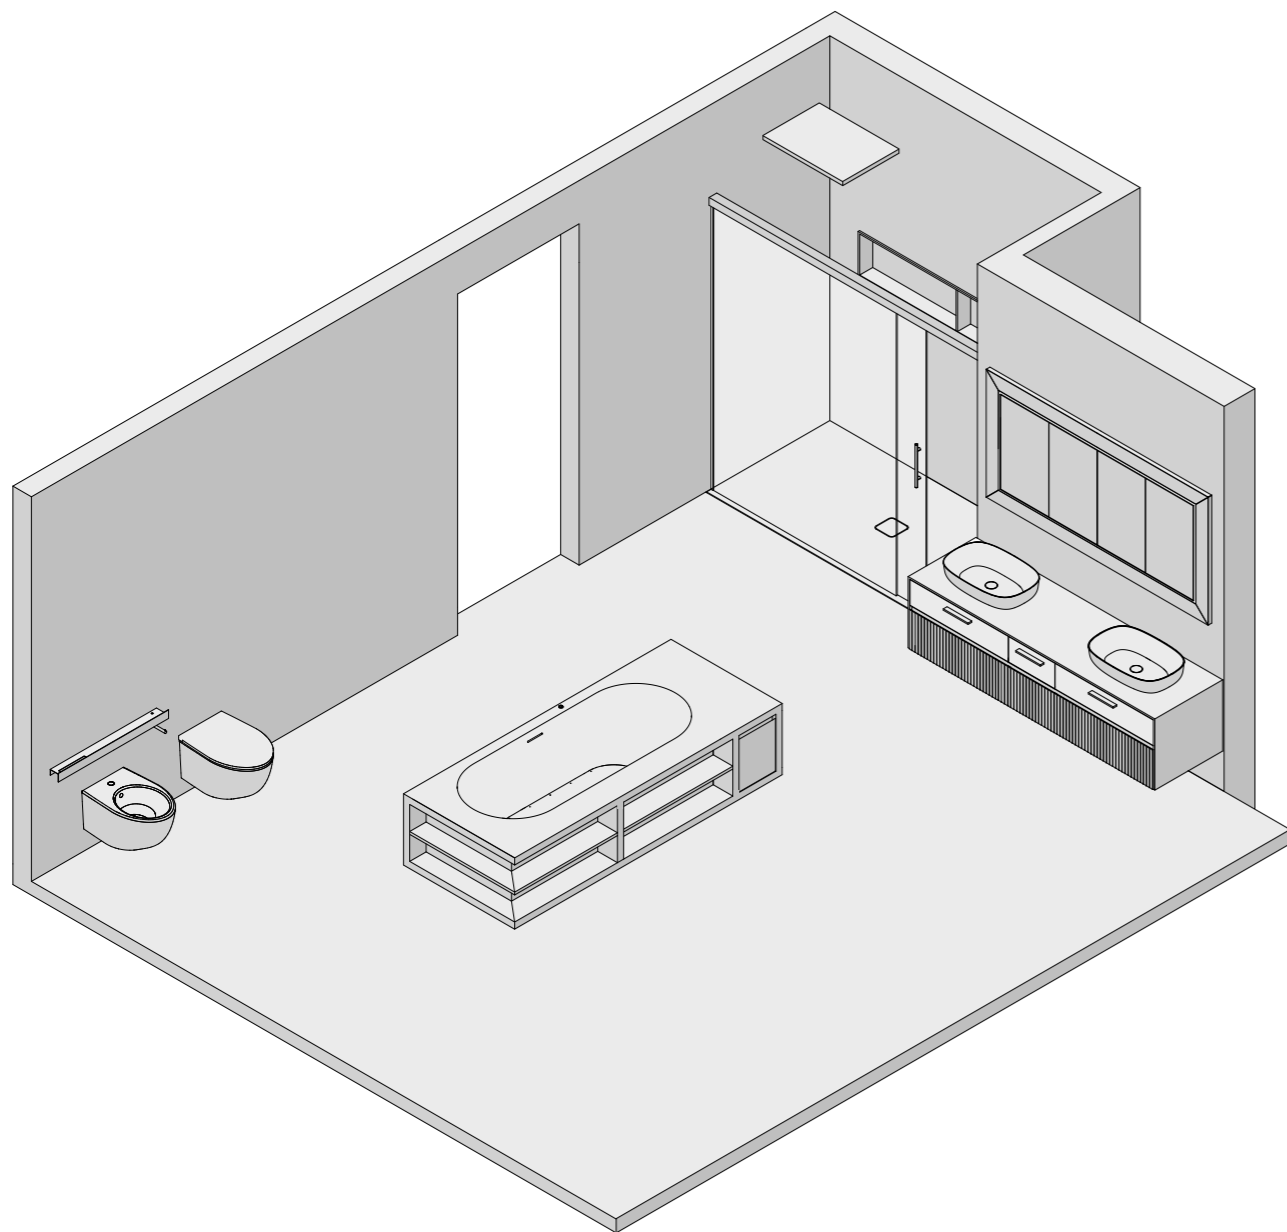

SLIMLINE GLASS + WOOD WITH INTERNAL LED
WHITE STONAGE STRUCTURE + GLASS + WOOD TIMBER "B": NOCE CANALETTO
WHITE STONAGE + VETRO + ESSENZA "B" - WHITE STONAGE + VERRE + BOIS "B" - WHITE STONAGE + GLAS + HOLZARTEN "B" - WHITE STONAGE + VIDRIO + MADERAS "B"
2000 x 550 x H 500 mm
78"74 x 21"65 x H 19"69

WASHBASIN SWEET
580x380 x H 125 mm
22"83 x 14"96 x H 4"92

MIRR WOOD WALL LED
1800 x 135 x H 900 mm
70"87 x 5"31 x H 35"43

SAPPHIRE WITH MULTI LIBRARY + AIRPOOL SYSTEM
2200 x 900 x H 520 mm
86"61 x 35"43 x H 20"47

LINE + STAINLESS STEEL PAPER HOLDER
+ TOWEL HOLDER HOLE
800 x 100 x H 60 mm
31"50 x 3"94 x H 2"36

SHOWER CABIN WITH SLIDING DOOR: BX.203 LITE S

MINIMUM
2000 x 1000 x H 40 mm
78"74 x 39"37 x H 1"57

MULTISHOWER + LED
+ WATERFALL UNIT
+ WATER ATOMIZER UNIT

600 X 400 mm
23"62 x 15"75

CONTAINER
1600 x 80 x H 300 mm
62"99 x 3"15 x H 11"81

WTONDO RIMLESS
530 x 360 x H 420 mm
21" x 14" x H 17"

BTONDO
530 x 360 x H 420 mm
21" x 14" x H 17"