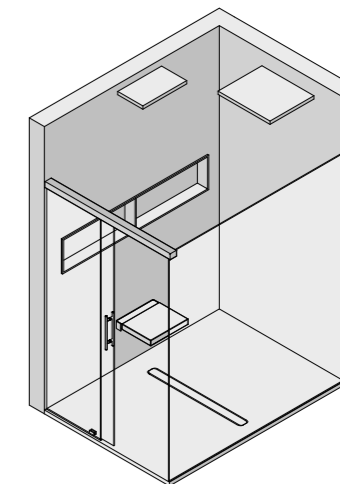

LINE + STAINLESS STEEL PAPER HOLDER
+ TOWEL HOLDER HOLE
800 x 100 x H 60 mm
31'50 x 3'94 x H 2'36

SHOWER CABIN WITH SLIDING DOOR: BX. 202 LITE S

VERVE
1300 x 1800 x H 35 mm
51'18 x 70'87 x H 1'38