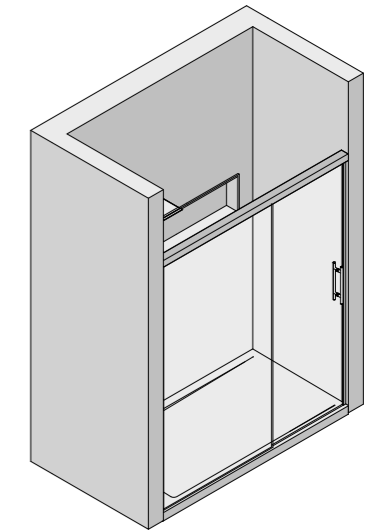

PIATTO DOCCIA - SHOWER TRAY
SHOWER CASE

ACCESSORI - ACCESSORIES
**CONTAINER
SERVETTO**

MIRR UV LINE SABLÈ
1800 x 900 x H 500 mm
70°87 x 35°43 x H 19°69

SQUARE BIG + LED
+ WATERFALL
1400 x 2500 X H 500
55°12 x 98°43 X H 19°69

CONTAINER
1900 x 80 x H 300 mm
74°80 x 3°15 x H 11°81

SHOWER CABIN WITH SLIDING DOOR: BX. 203 LITE S

SHOWER CASE
1750 x 900 x H 72 mm
68°90 x 35°43 x H 2°83