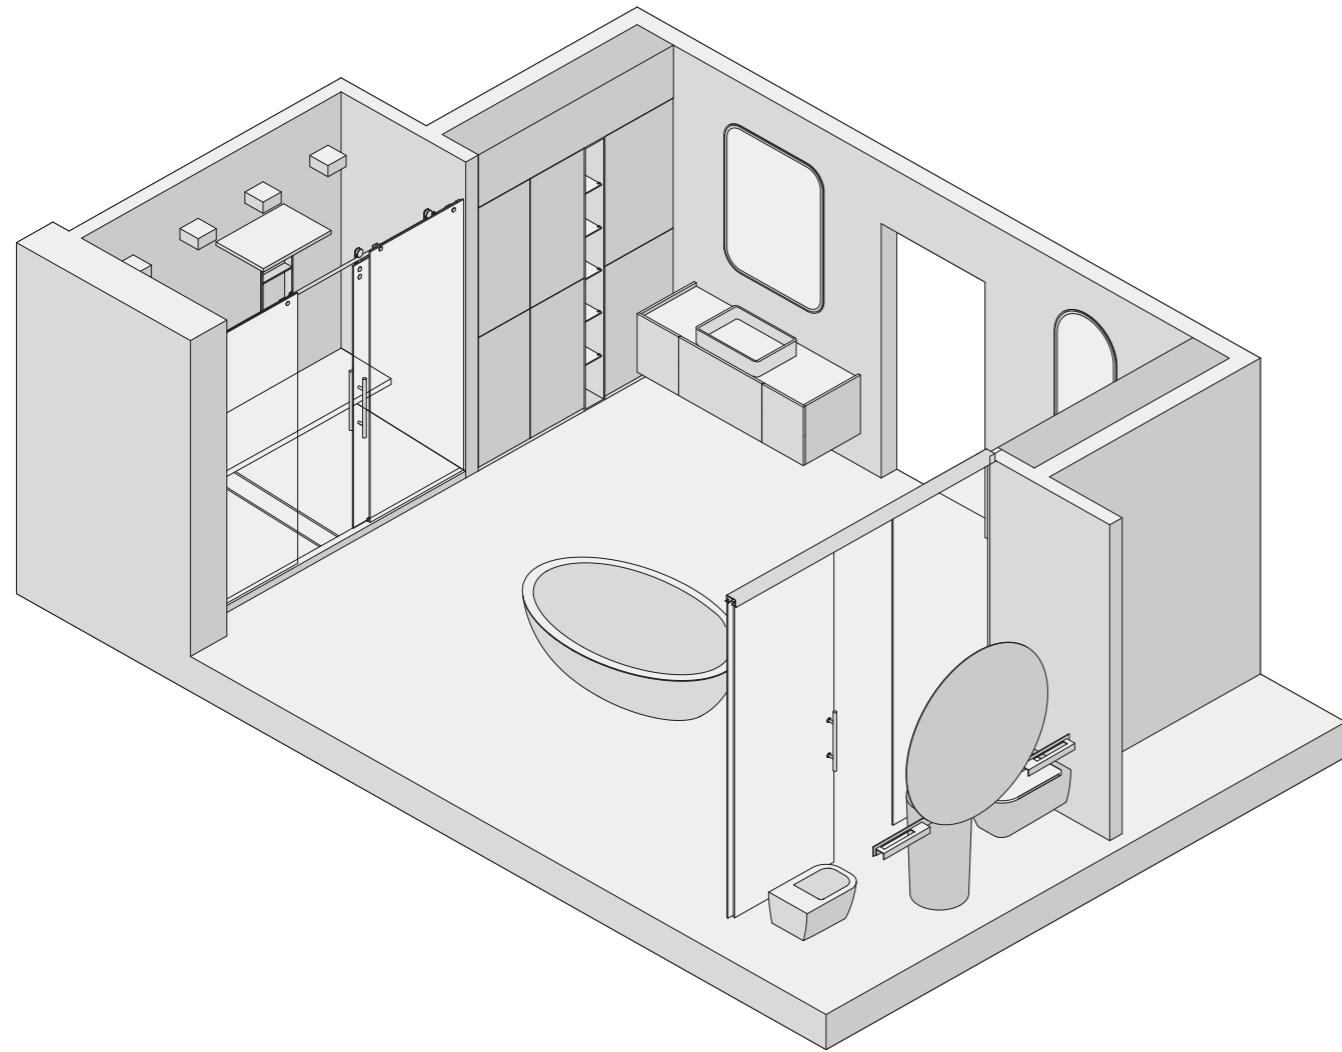

EDITION
TOP MARBLE: GREY STONE + MAT LACQUERING : AVOCADO
TOP MARMO+LACCATO OPACO - TOP MARBRE+MAT LACQUAGE - TOP MARMOR+MATTE LACKIERUNG - TOP MARMOL+LACADO OPACO
1600 x 550 x H 500 mm
62"99 x 21"65 x H 19"69

EDITION
TOP MARBLE: GREY STONE + MAT LACQUERING : AVOCADO
TOP MARMO+LACCATO OPACO - TOP MARBRE+MAT LACQUAGE - TOP MARMOR+MATTE LACKIERUNG - TOP MARMOL+LACADO OPACO
1600 x 550 x H 500 mm
62"99 x 21"65 x H 19"69

STEP TOWER
Ø 440 x H 870 mm
Ø 17"32 x H 34"25

NICHE V + LED
MAT LACQUERING : AVOCADO
LACCATO OPACO - MAT LACQUAGE - MATTE LACKIERUNG - LACADO OPACO
200 X 250 x H 2200 mm
7"87 x 9"84 x H 86"61

SHOWER CABIN ST.203

POLIS
2500 x 1200 x H 60 mm
98"43 x 47"24 x H 2"36

EMERALD
1800 x 1150 x H 550 mm
70"87 x 45"27 x H 21"65

SQUARE SHOWER + LED + SHOWER IN SHOWER

SQUARE SHOWER VERTICAL SHOWER

MIRR SLIM SABLÈ
900 x 35 x H 1200 mm
35"43 x 1"38 x H 47"24

MIRR FORUM SABLÈ
600 x 35 x H 1200 mm
23"62 x 1"38 x H 47"24

LINE ON MEASURE + TOWEL HOLDER HOLE

MIRR CIRCLE + LED
Ø 1400 x 35 mm
Ø 55"12 x 1"38

WQUADRO RIMLESS
550 x 360 x H 420 mm
22" x 14" x H 17"

BQUADRO
550 x 360 x H 420 mm
22" x 14" x H 17"