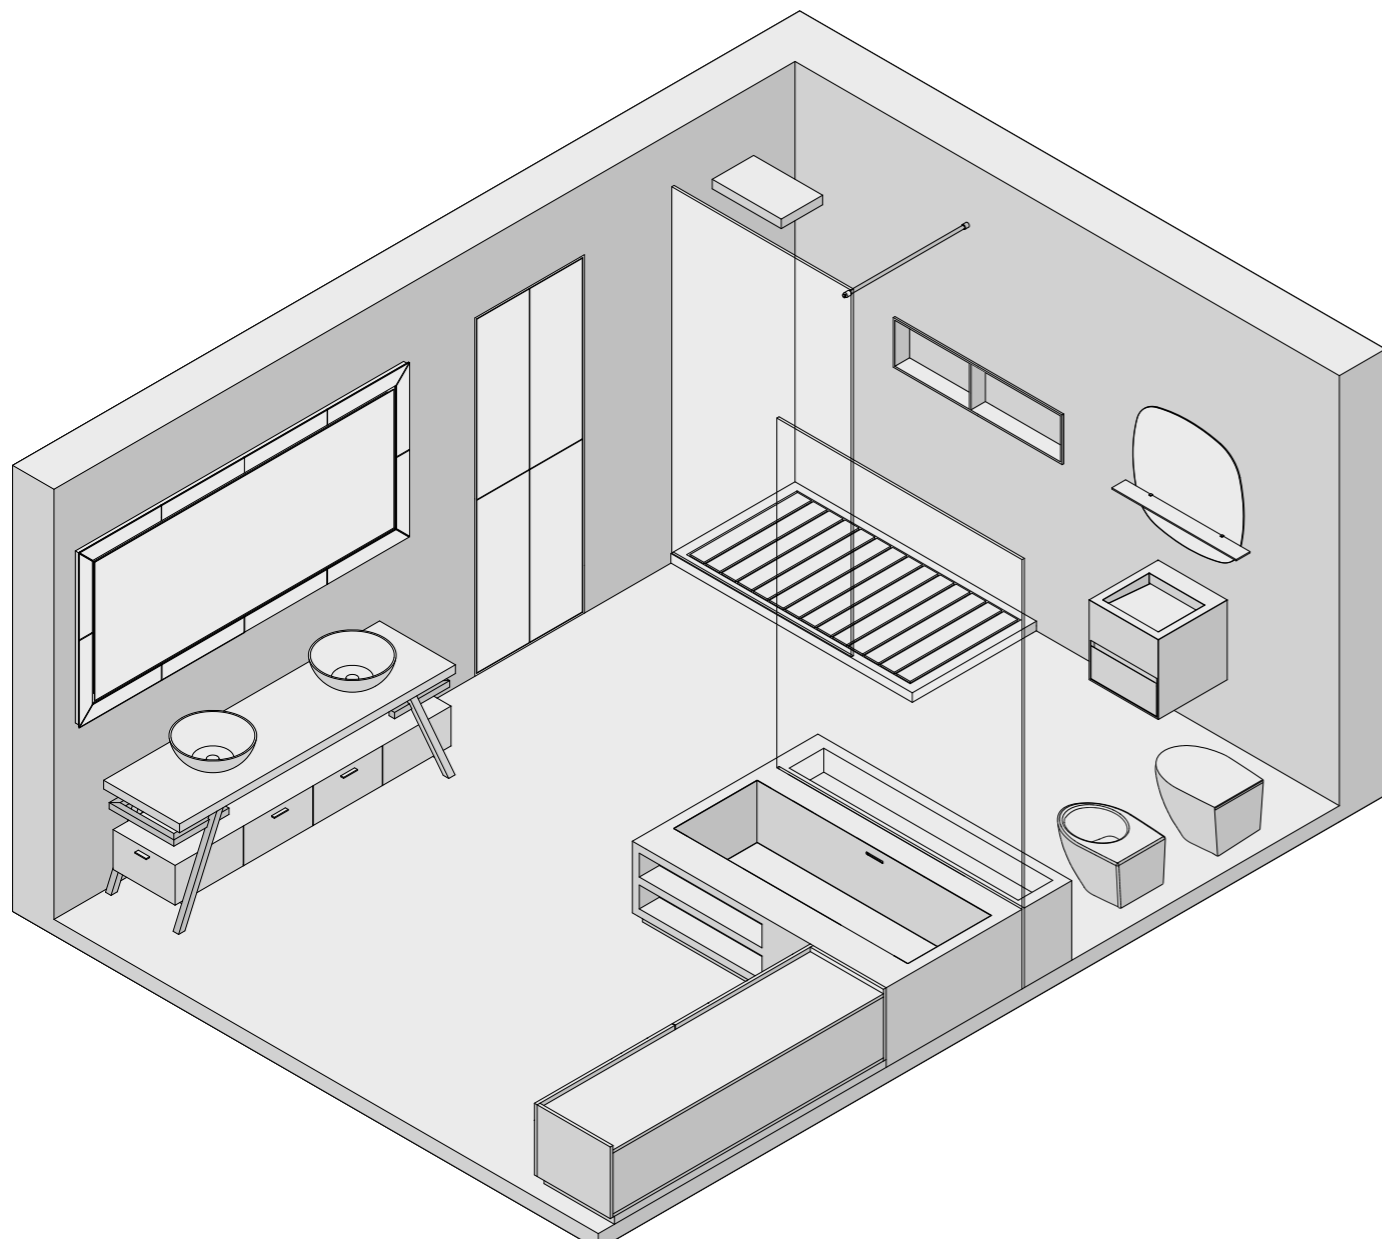

LAVABO - WASHBASIN
CUBIC TECNO

ACCESSORIO - ACCESSORY
LINE

SANITARI - SANITARY WARE
**WTONDO RIMLESS
BTONDO**

VASCA - BATHTUB
SQUARE SPECIAL

MOBILE - CABINET
EDITION SPECIAL

PROVENCE TABLE

STORAGE
MAT LACQUERING : CRETA
 LACCATO OPACO - MAT LACQUAGE - MATTE
 LACKIERUNG - LACADO OPACO
 2000 x 550 x H 55 mm
 78"74 x 21"65 x H 2"17