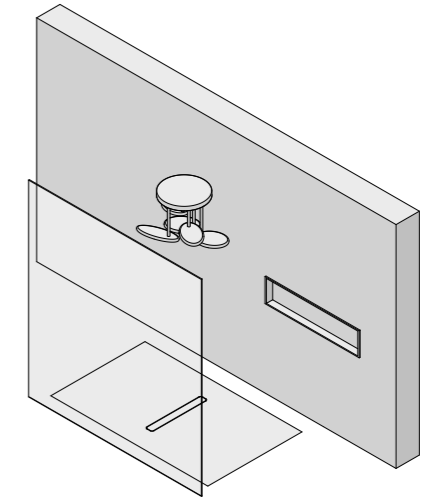

VASCA - BATHTUB
PLATINUM

SPECCHIO - MIRROR
REVERSE CABINET

FIX GLASS

VERVE
1200 x 2000 x H 35 mm
47"24 x 78"74 x H 1"37

**METEORA + SHOWER IN SHOWER
+ WATER ATOMIZER
+ WATERFALL**

800 x 550 x H 500 mm
31"50 x 21"65 x H 19"69

REVERSE CABINET

600 x 250 x H 1800 mm
23"62 x 9"84 x H 66"93

WTONDO RIMLESS

530 x 360 x H 420 mm
21" x 14" x H 17"

BTONDO

530 x 360 x H 420 mm
21" x 14" x H 17"