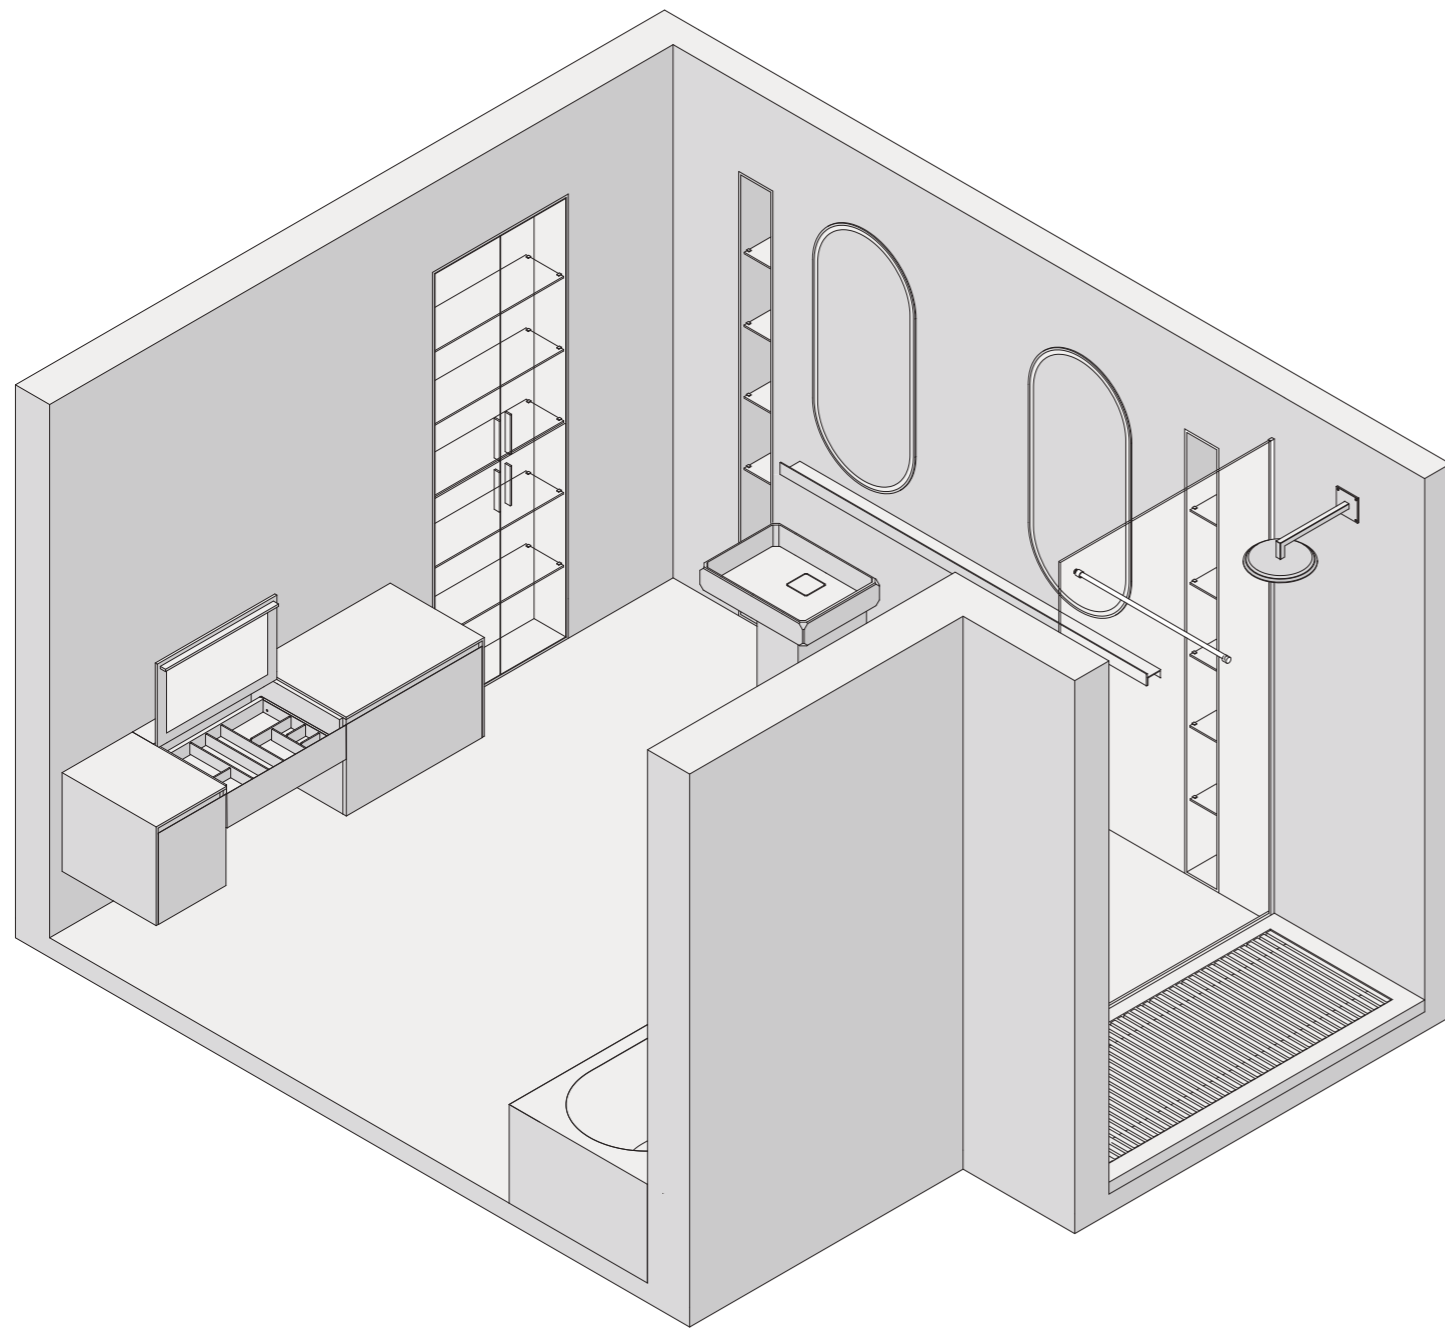

MOBILI - CABINETS
SLIMLINE WITH COIFFEUSE
BOISERIE GLASS

SLIMLINE + COIFFEUSE

WHITE STONAGE STRUCTURE + MAT LACQUERING : WHITE
 WHITE STONAGE + LACCATO OPACO - WHITE STONAGE + MAT LACQUAGE - WHITE
 STONAGE + MATTE LACKIERUNG - WHITE STONAGE + LACADO OPACO
 2000 x 550 x H 500 mm
 78"74 x 22" x H 20"