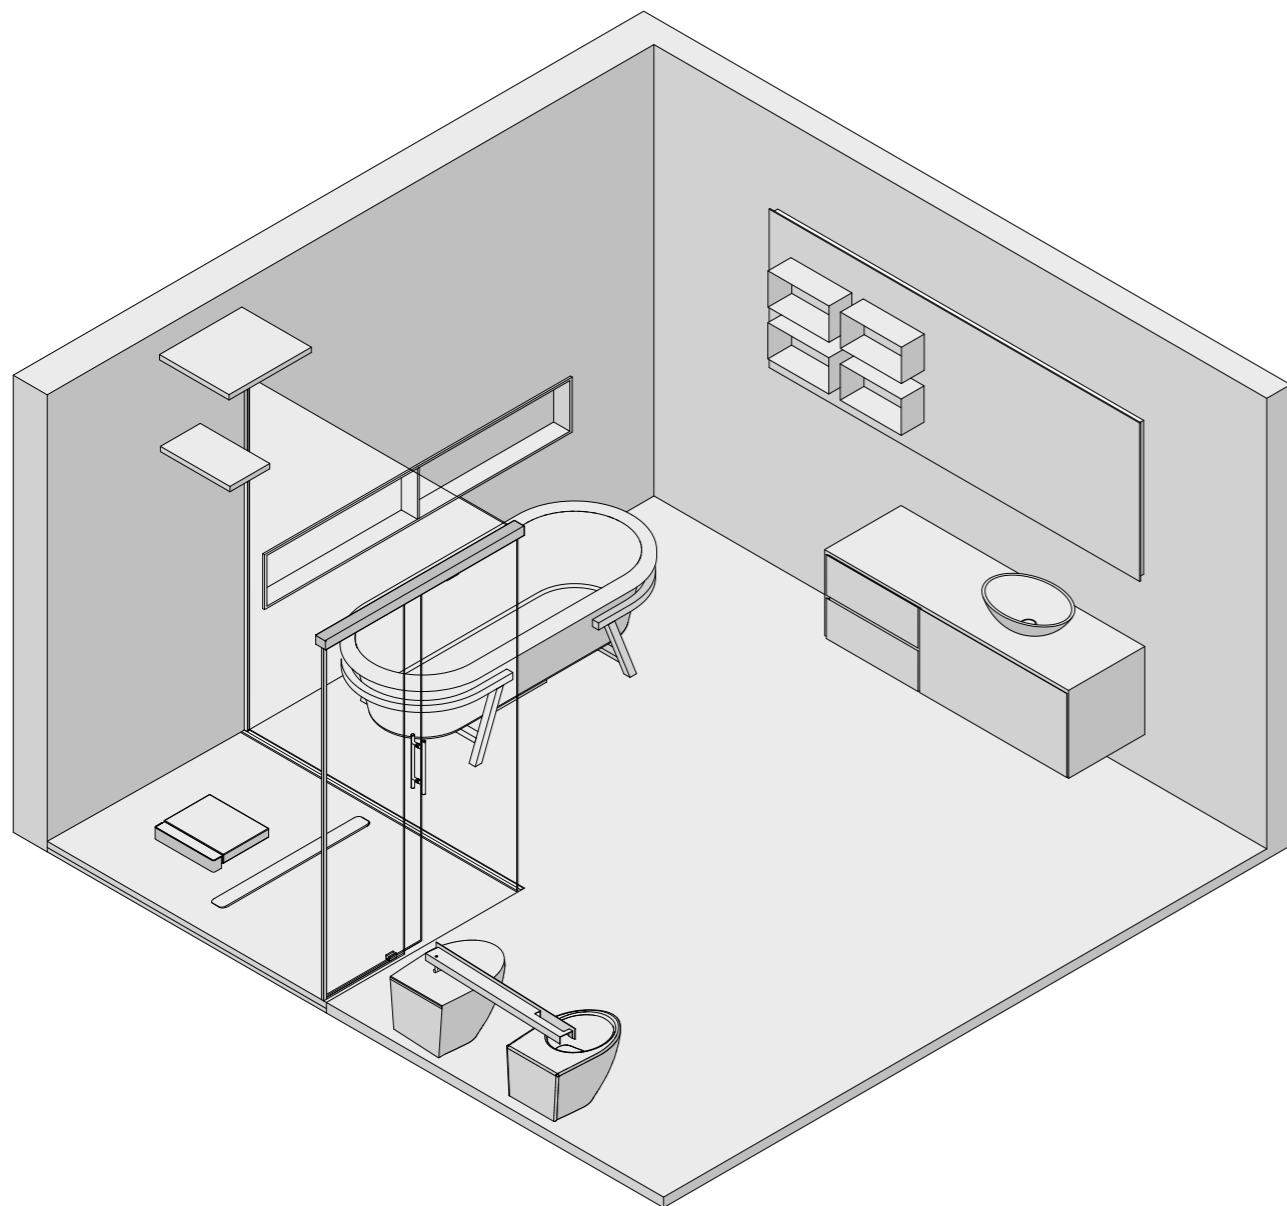

ACCESSORIO - ACCESSORY
CONTAINER

SOFFIONI - SHOWER HEADS
**SQUARE SHOWER
MULTISHOWER**

BOX DOCCIA - SHOWER CABIN
BX. 202 LITE S

PIATTO DOCCIA - SHOWER TRAY
VERVE

ACCESSORI - ACCESSORIES
**CONTAINER
LINE
SHOWER SEAT**