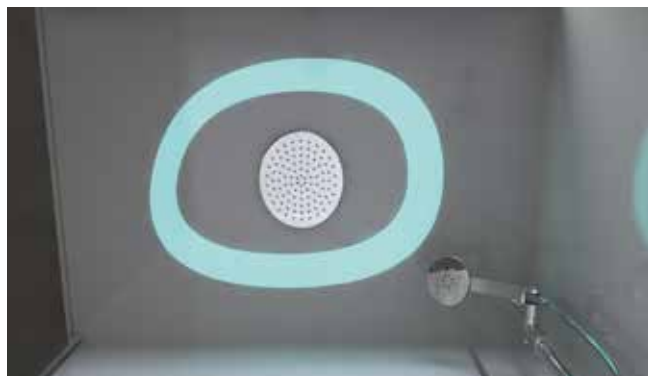

Simple and essential, Eon encompasses the main features for uncompromising wellness. Mechanical or thermostatic taps and fittings, an integrated shelf and a vertical mist whirlpool system. Thanks to the Chromolight system and Bluetooth connection to listen to your playlists, you will experience unique sensations.

MAIN FEATURES OF THE COLLECTION

MECHANICAL / THERMOSTATIC MIXER
Availability of mixers with different technologies

INTEGRATED SHELF
A convenient horizontal element with a unique, sinuous design for your bathroom products.

VERTICAL WHIRLPOOL
Vertical atomising whirlpool system.

CHROMOLIGHT
In addition to our bodies, we work to provide well-being for our souls

EON

ESSENTIALITY IN WELLNESS

COLLECTION EON

WELLNESS IN THE FAMILY

● in equipment ● optional

EQUIPMENT TYPES

STANDARD Version	
STANDARD + DOME Version	
WHIRLPOOL Version	
WHIRLPOOL + DOME Version	
HAMMAM Version	

Eon 2P

asymmetrical corner opening 1 sliding door and 1 fixed in line with fixed side