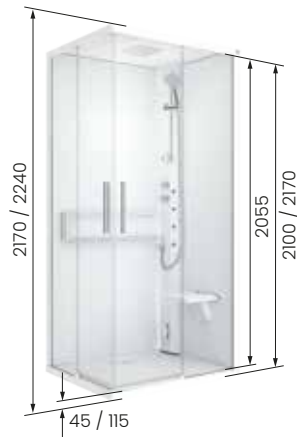

dimensions
 100x80 cm

with low shower tray 4,5 cm
 total height 217 cm

with high shower tray 11,5 cm
 total height 224 cm

Glax 1 2P+2F

asymmetrical corner opening 1 sliding
 door and 1 fixed in line with two fixed
 side

types of asymmetrical fittings opening
 1 sliding sash and 1 fixed in line with
 fixed side

dimensions
 120x80 cm / 140x80 cm
 120x90 cm / 140x90 cm

with low shower tray 4,5 cm
 total height 211 cm

with high shower tray 11,5 cm
 total height 224 cm

Glax 2 A

asymmetrical corner
 opening two sliding and two fixed
 doors

dimensions
 80x80 cm / 90x90 cm / 100x100 cm
 90x70 cm / 100x70 cm / 100x80 cm

with low shower tray 4,5 cm
 total height 217 cm

with high shower tray 11,5 cm
 total height 224 cm

Glax 2 G+F

opening 1 hinged door
 with lateral fixed

dimensions
 80x80 cm
 90x90 cm

with low shower tray 4,5 cm
 total height 217 cm

with high shower tray 11,5 cm
 total height 224 cm

Glax 2 R

opening 1 hinged door with lateral fixed