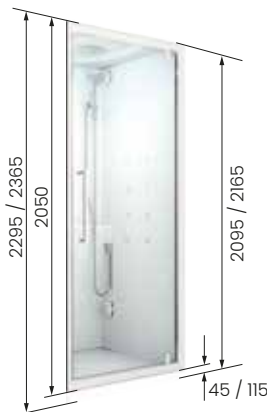

dimensions
120x80 cm
120x90 cm

with low shower tray 4,5 cm
total height 209,5 cm

with high shower tray 11,5 cm
total height 216,5 cm

Eon 2P niche

niche version opening 1 sliding and 1 fixed door in line

dimensions
120x80 cm
120x90 cm

with low shower tray 4,5 cm
total height 209,5 cm

with high shower tray 11,5 cm
total height 216,5 cm

Eon A

corner opening two sliding and two fixed doors

dimensions
80x80 cm / 90x90 cm
100x80 cm

with low shower tray 4,5 cm
total height 209,5 cm

with high shower tray 11,5 cm
total height 216,5 cm

Eon GF

opening 1 hinged door with lateral fixed

dimensions
90x90 cm

with low shower tray 4,5 cm
total height 209,5 cm

with high shower tray 11,5 cm
total height 216,5 cm

Eon G niche

niche version opening 1 hinged door

dimensions
80x80 cm / 90x90 cm

with low shower tray 4,5 cm
total height 209,5 cm

with high shower tray 11,5 cm
total height 216,5 cm

Eon R

semi-circular version, opening 2 sliding and 2 fixed doors