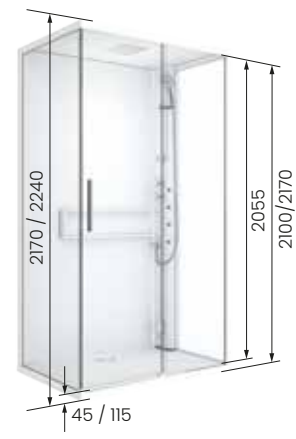

Glax 2 G+F

opening 1 hinged door
 with lateral fixed

dimensions
 80x80 cm
 90x90 cm

with low shower tray 4,5 cm
 total height 217 cm

with high shower tray 11,5 cm
 total height 224 cm

Glax 2 R

opening 1 hinged door with lateral fixed

dimensions
 90x90 cm / 100x100 cm

with low shower tray 4,5 cm
 total height 217 cm

with high shower tray 11,5 cm
 total height 224 cm

Glax 2 A+F

asymmetrical corner opening two sliding
 doors and two fixed with lateral fixed

dimensions
 100x80 cm

with low shower tray 4,5 cm
 total height 217 cm

with high shower tray 11,5 cm
 total height 224 cm

Glax 2 2P+2F

asymmetrical corner opening 1 sliding
 door and 1 fixed in line with two fixed side

dimensions
 120x80 cm

with low shower tray 4,5 cm
 total height 211 cm

with high shower tray 11,5 cm
 total height 224 cm

EON

SINUOUS LINES AND ELEGANT FOR A DESIGN TIMELESS

With its technological equipment minimalist and compact, Eon is the shower enclosure unique shower enclosure. A product created for the well-being of all.