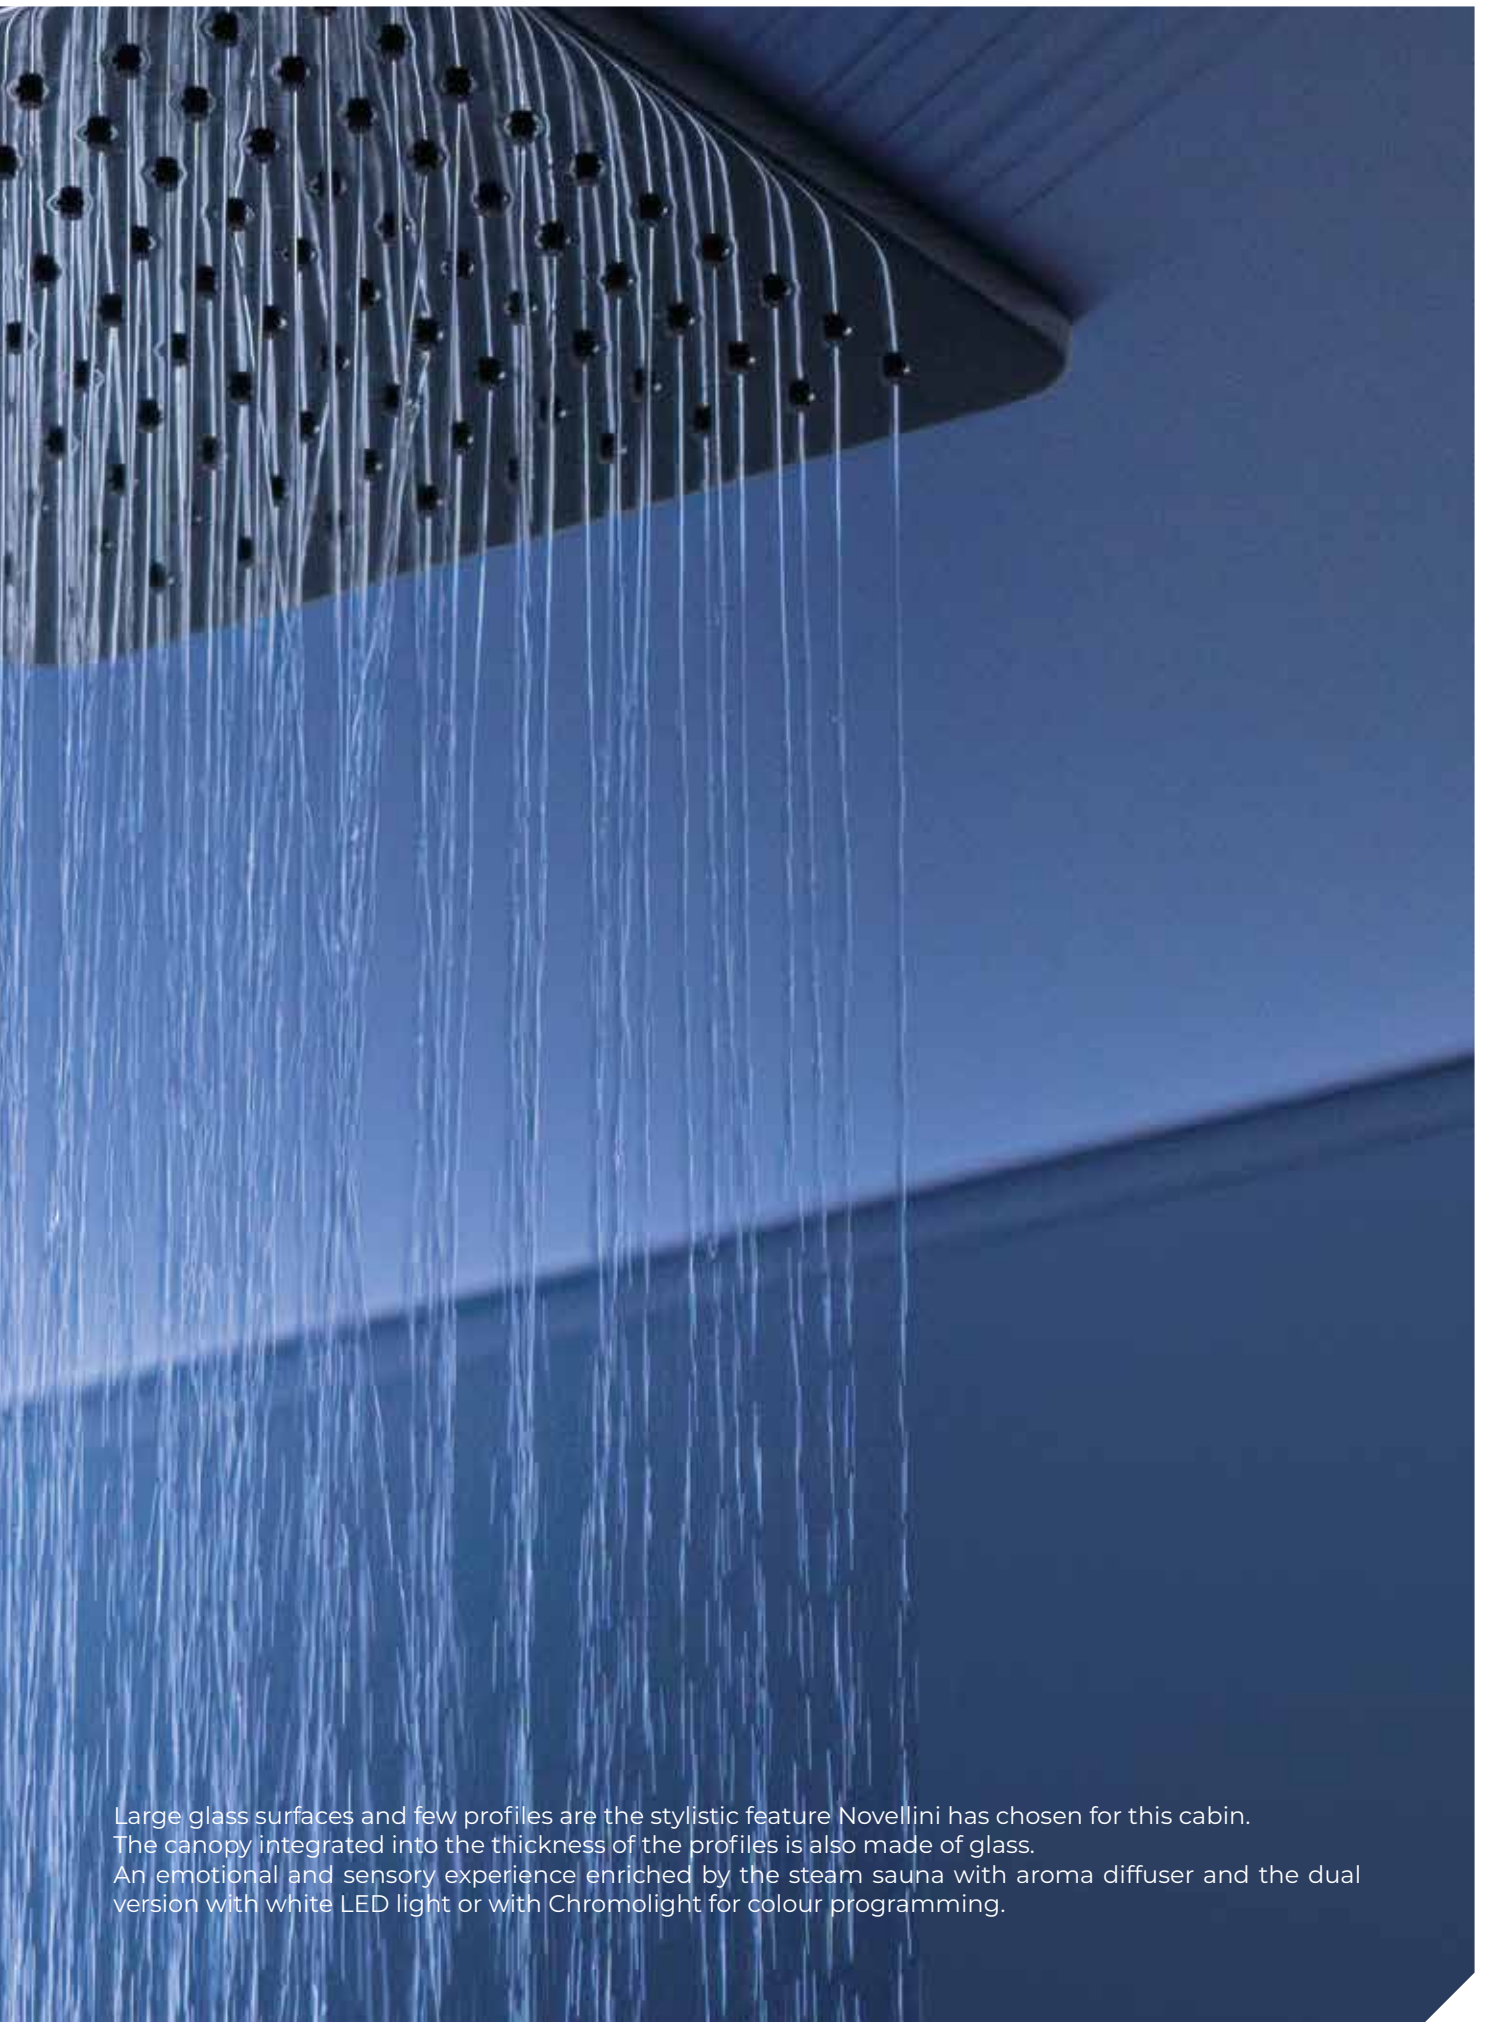

Large glass surfaces and few profiles are the stylistic feature Novellini has chosen for this cabin. The canopy integrated into the thickness of the profiles is also made of glass. An emotional and sensory experience enriched by the steam sauna with aroma diffuser and the dual version with white LED light or with Chromolight for colour programming.