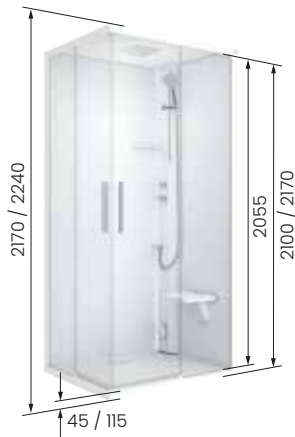

Glax 1 2P

types of asymmetrical fittings opening
 1 sliding sash and 1 fixed in line with
 fixed side

dimensions
 120x80 cm / 140x80 cm
 120x90 cm / 140x90 cm

with low shower tray 4,5 cm
 total height 211 cm

with high shower tray 11,5 cm
 total height 217 cm

Glax 1 A

asymmetrical corner
 opening two sliding and two fixed
 doors

dimensions
 80x80 cm / 90x90 cm / 100x100 cm
 90x70 cm / 100x70 cm / 100x80 cm

with low shower tray 4,5 cm
 total height 217 cm

with high shower tray 11,5 cm
 total height 224 cm

Glax 1 G+F

opening 1 hinged door
 with lateral fixed

dimensions
 80x80 cm
 90x90 cm

with low shower tray 4,5 cm
 total height 217 cm

with high shower tray 11,5 cm
 total height 224 cm