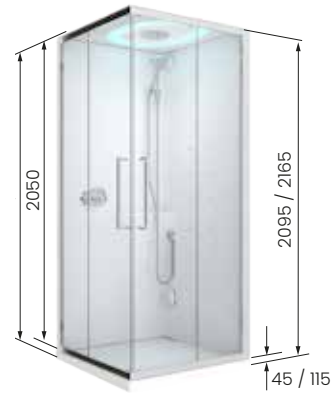

dimensions
120x80 cm
120x90 cm

with low shower tray 4,5 cm
total height 209,5 cm

with high shower tray 11,5 cm
total height 216,5 cm

Eon 2P niche

niche version opening 1 sliding and 1 fixed door in line

dimensions
120x80 cm
120x90 cm

with low shower tray 4,5 cm
total height 209,5 cm

with high shower tray 11,5 cm
total height 216,5 cm

Eon A

corner opening two sliding and two fixed doors

dimensions
80x80 cm / 90x90 cm
100x80 cm

with low shower tray 4,5 cm
total height 209,5 cm

with high shower tray 11,5 cm
total height 216,5 cm

Eon GF

opening 1 hinged door with lateral fixed

dimensions
90x90 cm

with low shower tray 4,5 cm
total height 209,5 cm

with high shower tray 11,5 cm
total height 216,5 cm