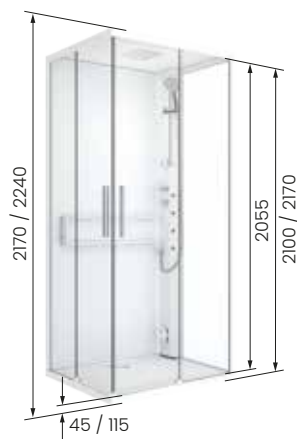

Glax 2 A

asymmetrical corner
 opening two sliding and two fixed
 doors

dimensions
 80x80 cm / 90x90 cm / 100x100 cm
 90x70 cm / 100x70 cm / 100x80 cm

with low shower tray 4,5 cm
 total height 217 cm

with high shower tray 11,5 cm
 total height 224 cm

Glax 2 G+F

opening 1 hinged door
 with lateral fixed

dimensions
 80x80 cm
 90x90 cm

with low shower tray 4,5 cm
 total height 217 cm

with high shower tray 11,5 cm
 total height 224 cm

Glax 2 R

opening 1 hinged door with lateral fixed

dimensions
 90x90 cm / 100x100 cm

with low shower tray 4,5 cm
 total height 217 cm

with high shower tray 11,5 cm
 total height 224 cm

Glax 2 A+F

asymmetrical corner opening two sliding
 doors and two fixed with lateral fixed

dimensions
 100x80 cm

with low shower tray 4,5 cm
 total height 217 cm

with high shower tray 11,5 cm
 total height 224 cm

Glax 2 2P+2F

asymmetrical corner opening 1 sliding
 door and 1 fixed in line with two fixed side