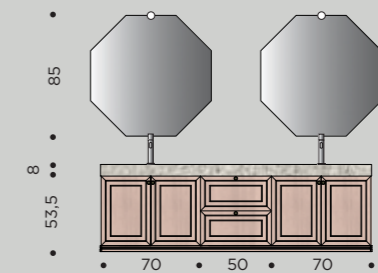

BONTON

01 | p. 09

02 | p. 21

AUGUSTO

03 | p. 35

ARBI

04 | p. 49

MAISON

05 | p. 61

06 | p. 73