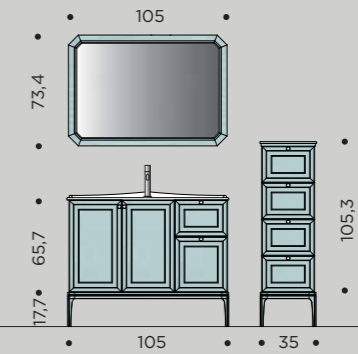

MAISON

05 | p. 61