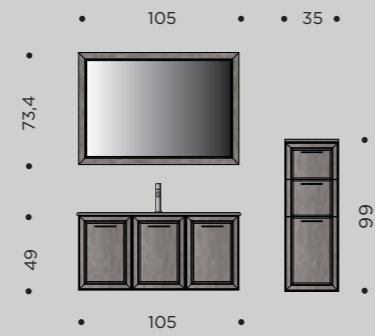

BONTON

01 | p. 09