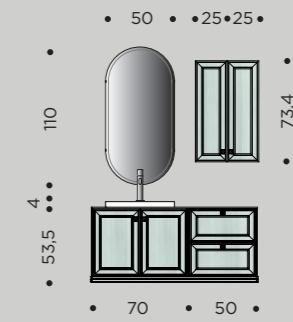

BONTON

01 | p. 09

02 | p. 21

AUGUSTO

03 | p. 35

ARBI

04 | p. 49

MAISON

05 | p. 61

06 | p. 73