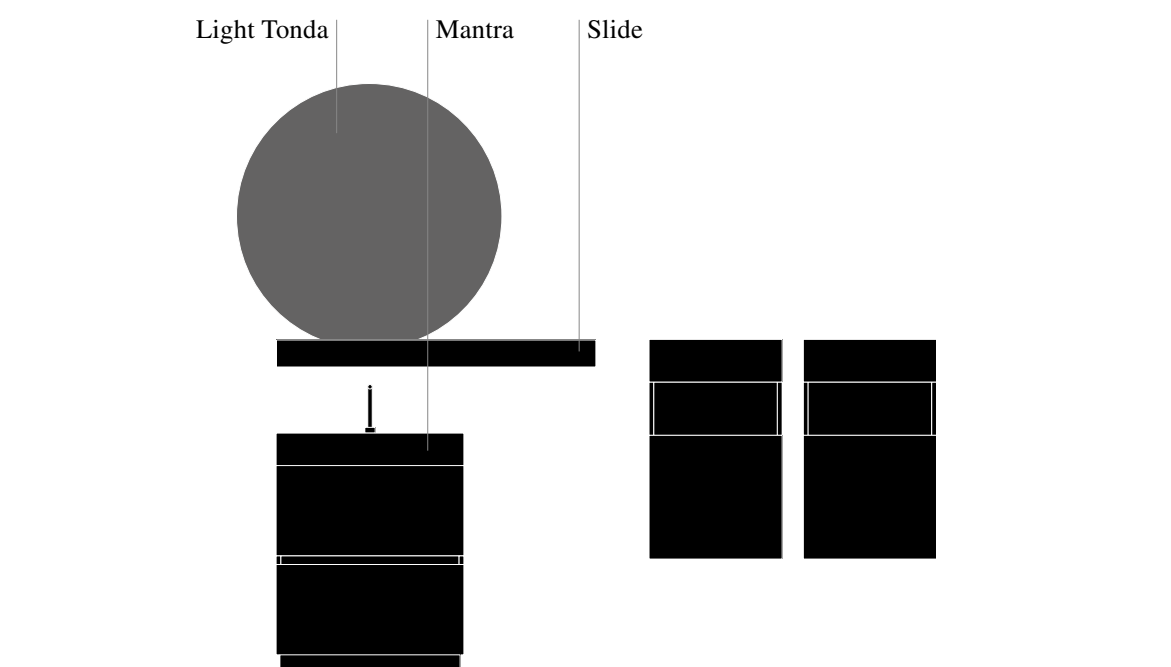

Code 03

Info tecniche

Dimensioni

L 70,5 × P 50,5 cm
(L 135 cm con sporgenza
specchio + mensola)

Lavabo

Mantra H 12,2 cm
in Laminam Statuarietto opaco

Mensola

Slide L 120 cm
in alluminio Nero

Specchiera

Light Tonda Ø 100 cm
con luce led perimetrale

Colonne folding

L 50 × H 82,5 cm
con vano a giorno
in Eucalipto opaco e luce led

Finiture

790
Eucalipto
opaco

AX
Laminam
Statuarietto
opaco