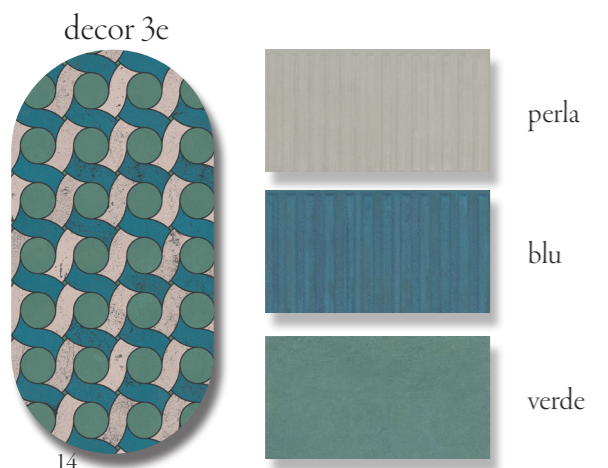

Circles by *Robert Dawson*