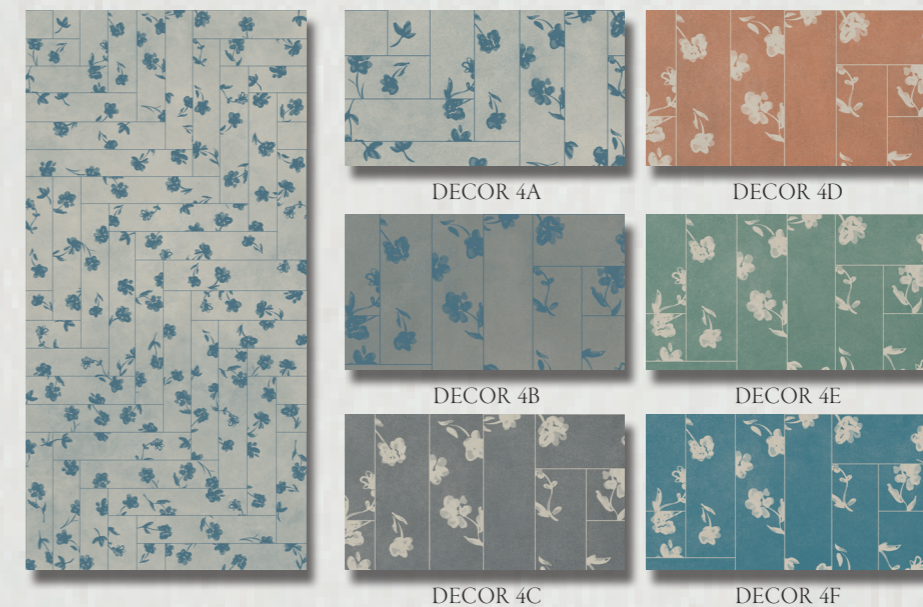

Flowers

DECOR, è una collezione di piastrelle in grés porcellanato rettificato, ad impasto colorato, adatta per un utilizzo a rivestimento, nel formato 60x120 cm, spessore 9,5mm. Realizzate con nuova tecnologia di stampa digitale a freddo. Circles e Flowers, realizzate in collaborazione con il designer Robert Dawson, sono declinate in 6 varianti colore ciascuna, che si accostano perfettamente alle tinte unite di "Color". La collezione viene impreziosita da un effetto rilievo delle texture decorative.

DECOR is a coloured-body rectified porcelain stoneware collection for wall, available in 60x120 cm (24"x48"), thickness 9,5 mm ($\frac{3}{8}$ ""). Made with a new digital printing technology. Circles and Flowers, made in collaboration with designer Robert Dawson, declined in 6 color variants, which perfectly match the nuances of "Color". The collection is enriched by a relief effect of decorative textures.