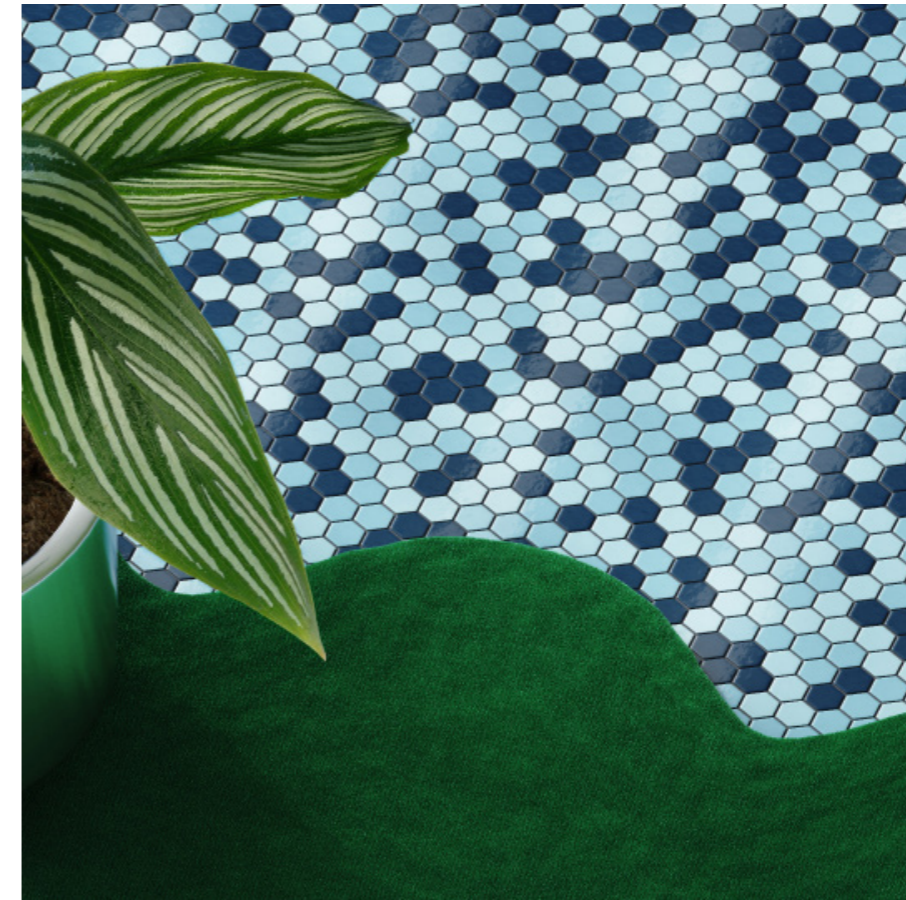

Bathroom

Modulo montato su rete
Net mounted module

30 x 30 cm
12" x 12"

MIX 6
XEDN 6G6

30 x 30 cm
12" x 12"

Gesso
EDN 6M01

2.5 x 2.8 cm
1" x 1 7/64"

Prussia
EDN 6G18

2.5 x 2.8 cm
1" x 1 7/64"