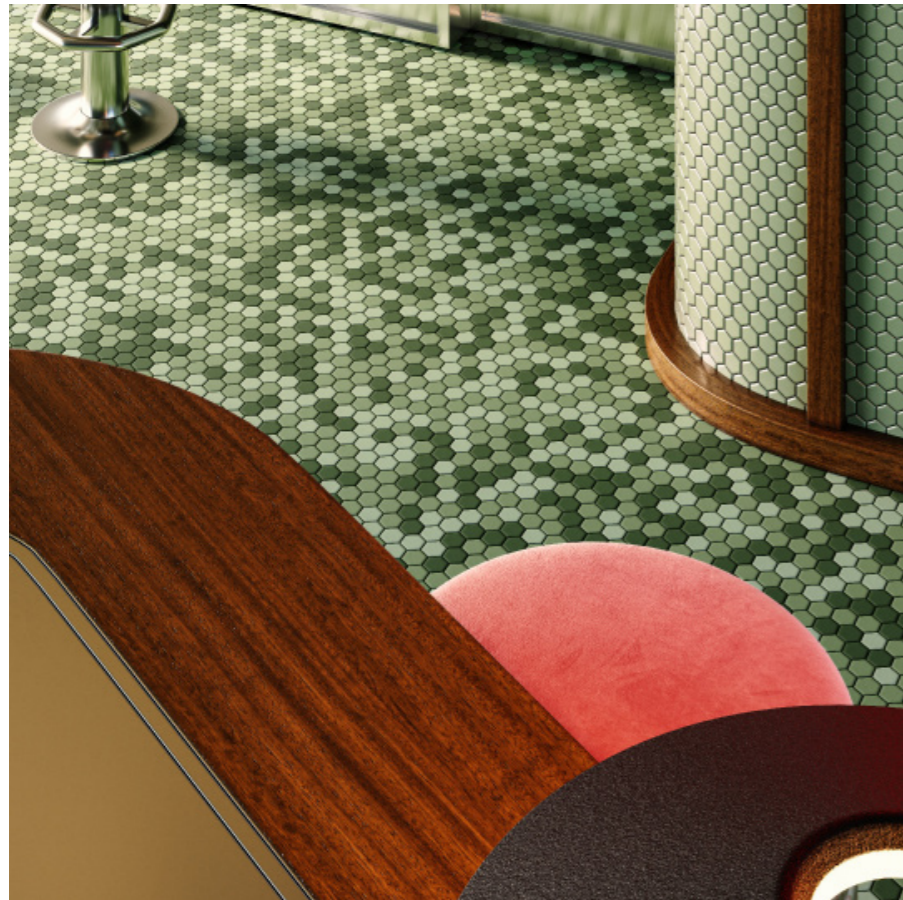

American bar

30 x 30 cm
12" x 12"

30 x 30 cm
12" x 12"

2.5 x 2.8 cm
1" x 1 1/64"

2.5 x 2.8 cm
1" x 1 1/64"

2.5 x 2.8 cm
1" x 1 1/64"