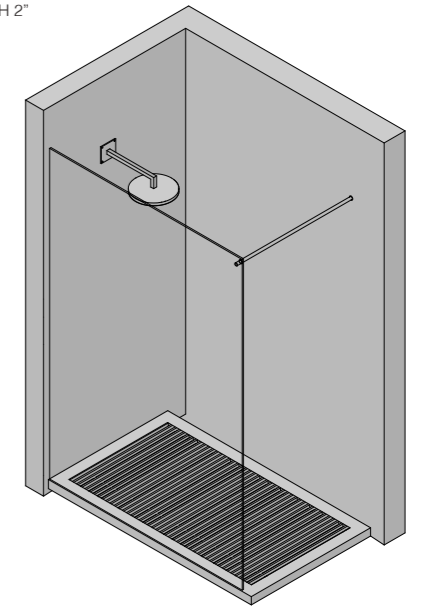

MIRR LED

2000 X 35 x H 800 mm
 78" x 1" x H 31"

"WALK IN" SHOWER : ST.502 LITE

SHOWER LIST

1000 x 1700 x H 60mm
 39" x 67" x H 2"

SOLID SHOWER ROUND

535 X 300 x H 110 mm
 21" x 12" x H 4"

LINE + STAINLESS STEEL PAPER HOLDER