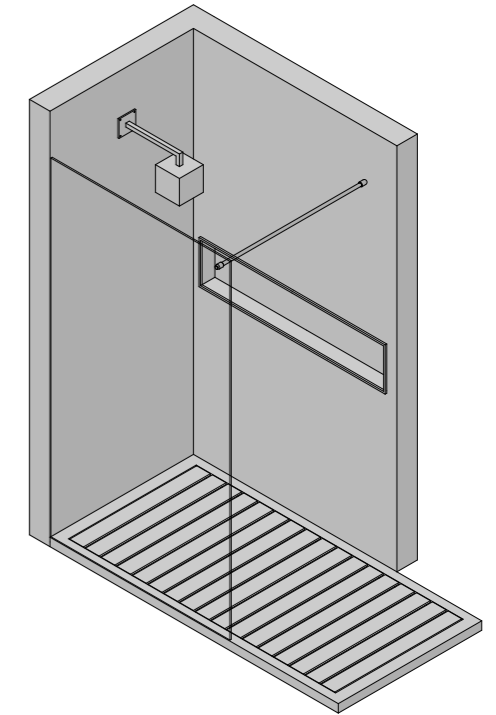

SOLID SHOWER CUBIC
475 x 175 x H 255 mm
19" x 7" x H 10"