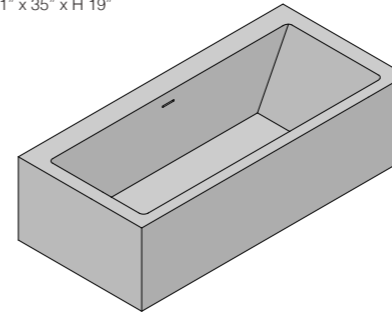

IVORY

1800 x 900 x H 500 mm
71" x 35" x H 19"