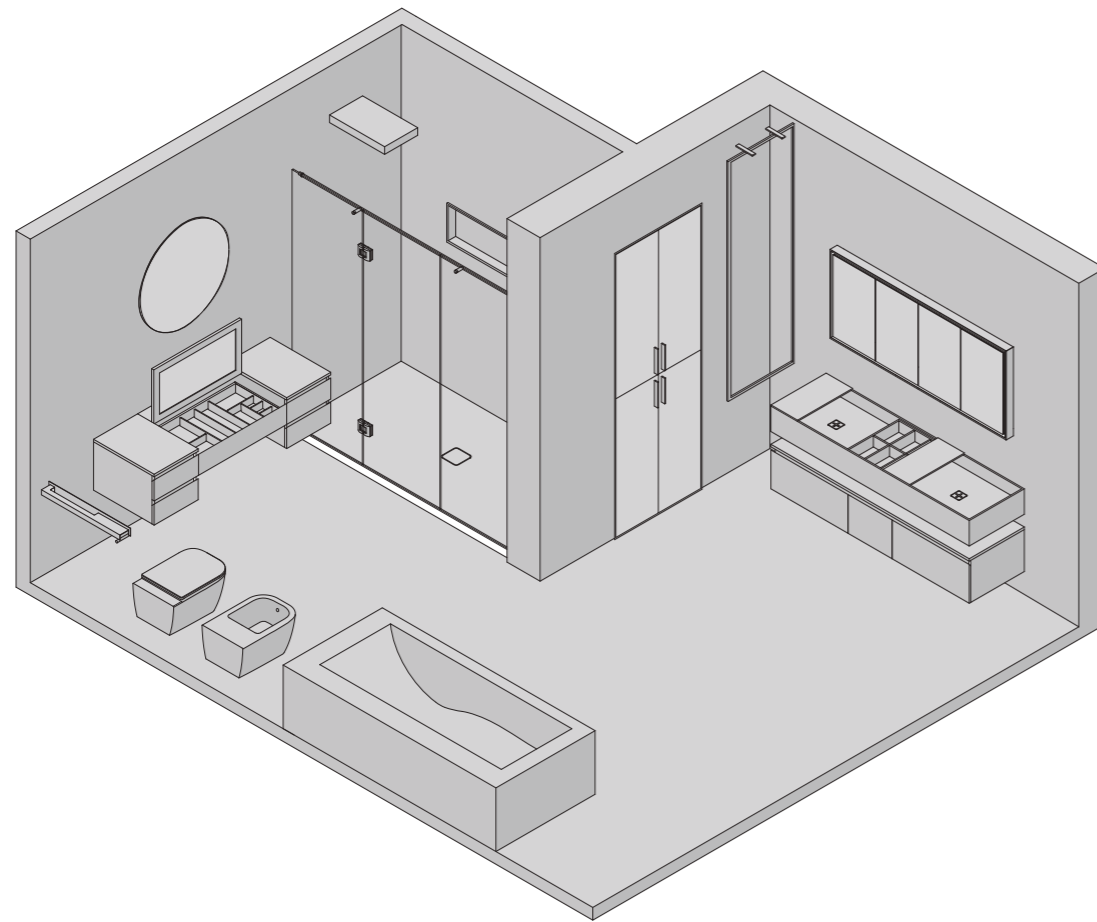

PIATTO DOCCIA - SHOWER TRAY
MINIMUM

BOX DOCCIA PORTA BATTENTE - SHOWER CABIN WITH HINGED DOOR
BX. 103

ACCESSORIO - ACCESORIES
LINE

SPECCHIO - MIRROR
MIRR SLIM CIRCLE

MOBILE - CABINET
EMOTION WITH INTEGRATED COIFFEUSE