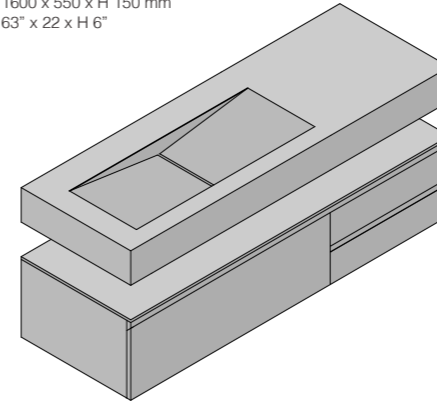

WASHBASIN CUT SYSTEM

1600 x 550 x H 150 mm
63" x 22" x H 6"

IVORY

1900 X 1000 x H 500 mm
75" x 39" x H 20"