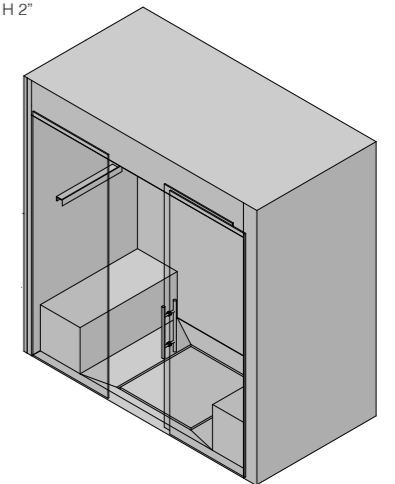

SHOWER CABIN WITH HINGED DOOR : ST.203

TOLOMEO

2400 x 1200 x H 60 mm
94" x 47" x H 2"

SQUARE SHOWER + SHOWER IN SHOWER

600 x 400 mm
24" x 16"

MULTISHOWER + LED

400 x 300 mm
16" x 12"

LINE + STAINLESS STEEL DOUBLE PAPER HOLDER

250 x 100 x H 60 mm
8" x 4" x H 2"

LINE

600 x 100 x H 60 mm
24" x 4" x H 2"