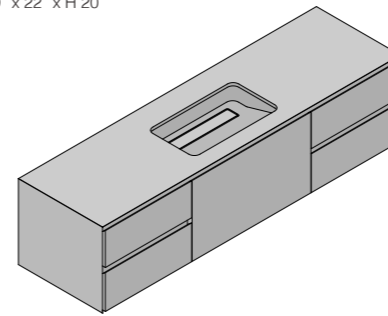

ACCESSORIO - ACCESSORY
LINE

SPECCHIO - MIRROR
MIRR HIDE ROUND 80

LAVABO - WASHBASIN
TUBE TOWER

EVERMOTION

MARBLE : GREY STONE + MAT LACQUERING : CRETA
 MARMO + LACCATO OPACO - MARBRE + MAT LACQUAGE -
 MARMOR + MATTE LACKIERUNG - MARMOL + LACADO OPACO
 2000x 550 x H 500 mm
 79" x 22" x H 20"