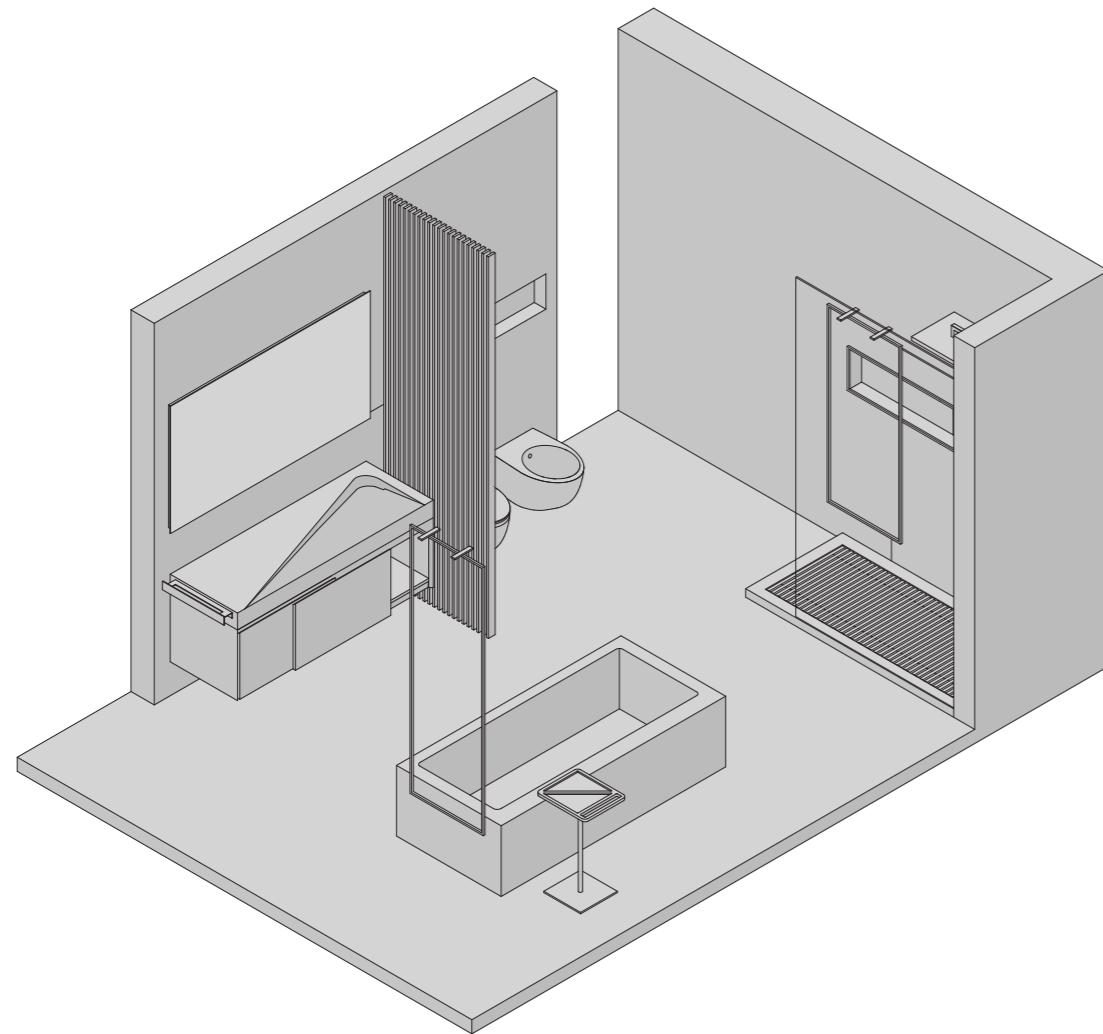

BOX DOCCIA - WALK IN SHOWER CABIN
ST-502

PIATTO DOCCIA - SHOWER TRAY
SHOWER LIST

SOFFIONE - SHOWER HEAD
SOLID SHOWER FLAT

ACCESSORI - ACCESSORIES
CONTAINER
SERVETTO

VASCA - BATHTUB
IVORY

ACCESSORI - ACCESSORIES
CADDY
SERVETTO