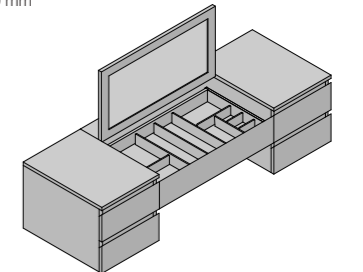

BOISERIE GLASS
NATURAL OAK
ROVERE NATURALE -CHENE NATUREL -
EICHE - ROBLE NATURAL
1200 x 143 x H 900 mm
47" x 6" x H 35"