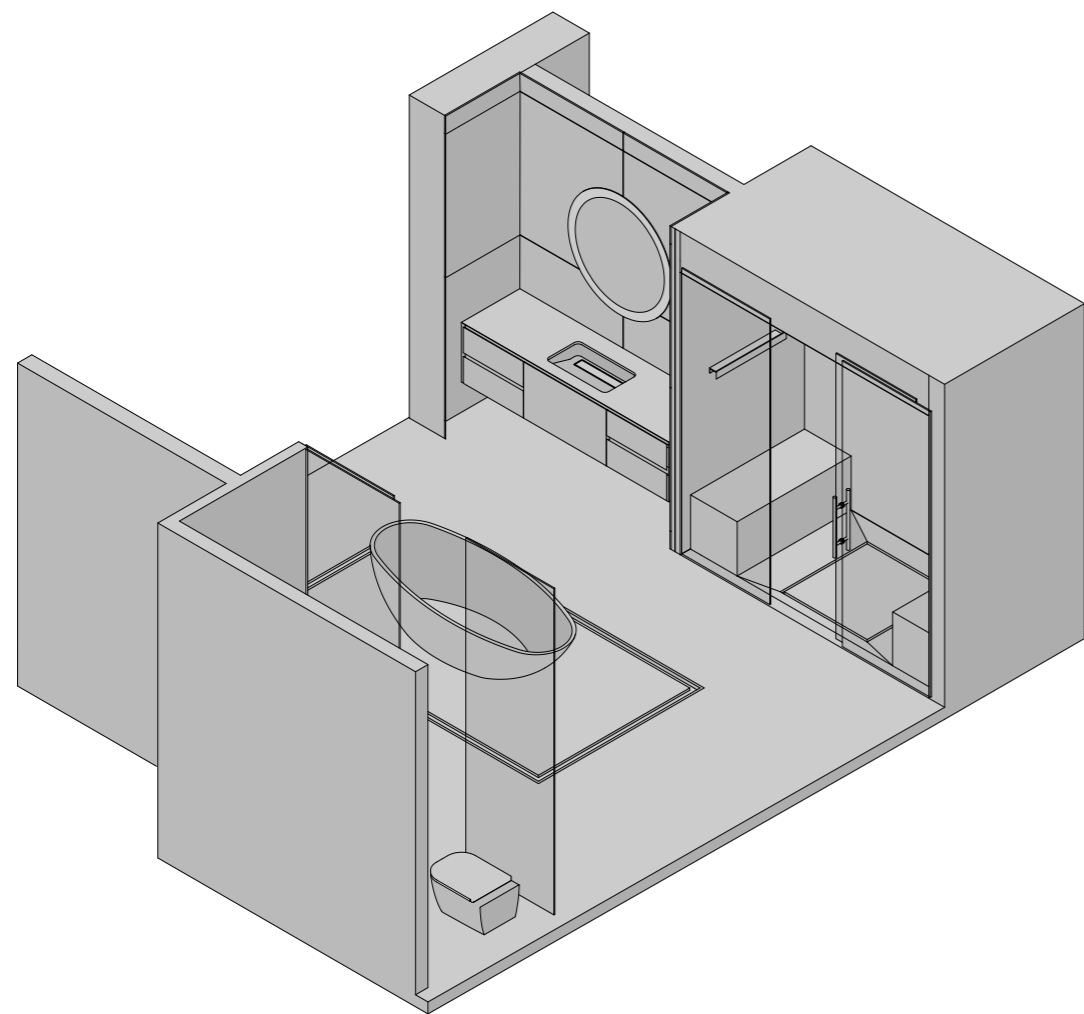

ACCESSORIO - ACCESSORY
LINE

SPECCHIO - MIRROR
MIRR HIDE ROUND 80

LAVABO - WASHBASIN
TUBE TOWER

EVERMOTION

MARBLE : GREY STONE + MAT LACQUERING : CRETA
 MARMO + LACCATO OPACO - MARBRE + MAT LACQUAGE -
 MARMOR + MATTE LACKIERUNG - MARMOL + LACADO OPACO
 2000x 550 x H 500 mm
 79" x 22" x H 20"