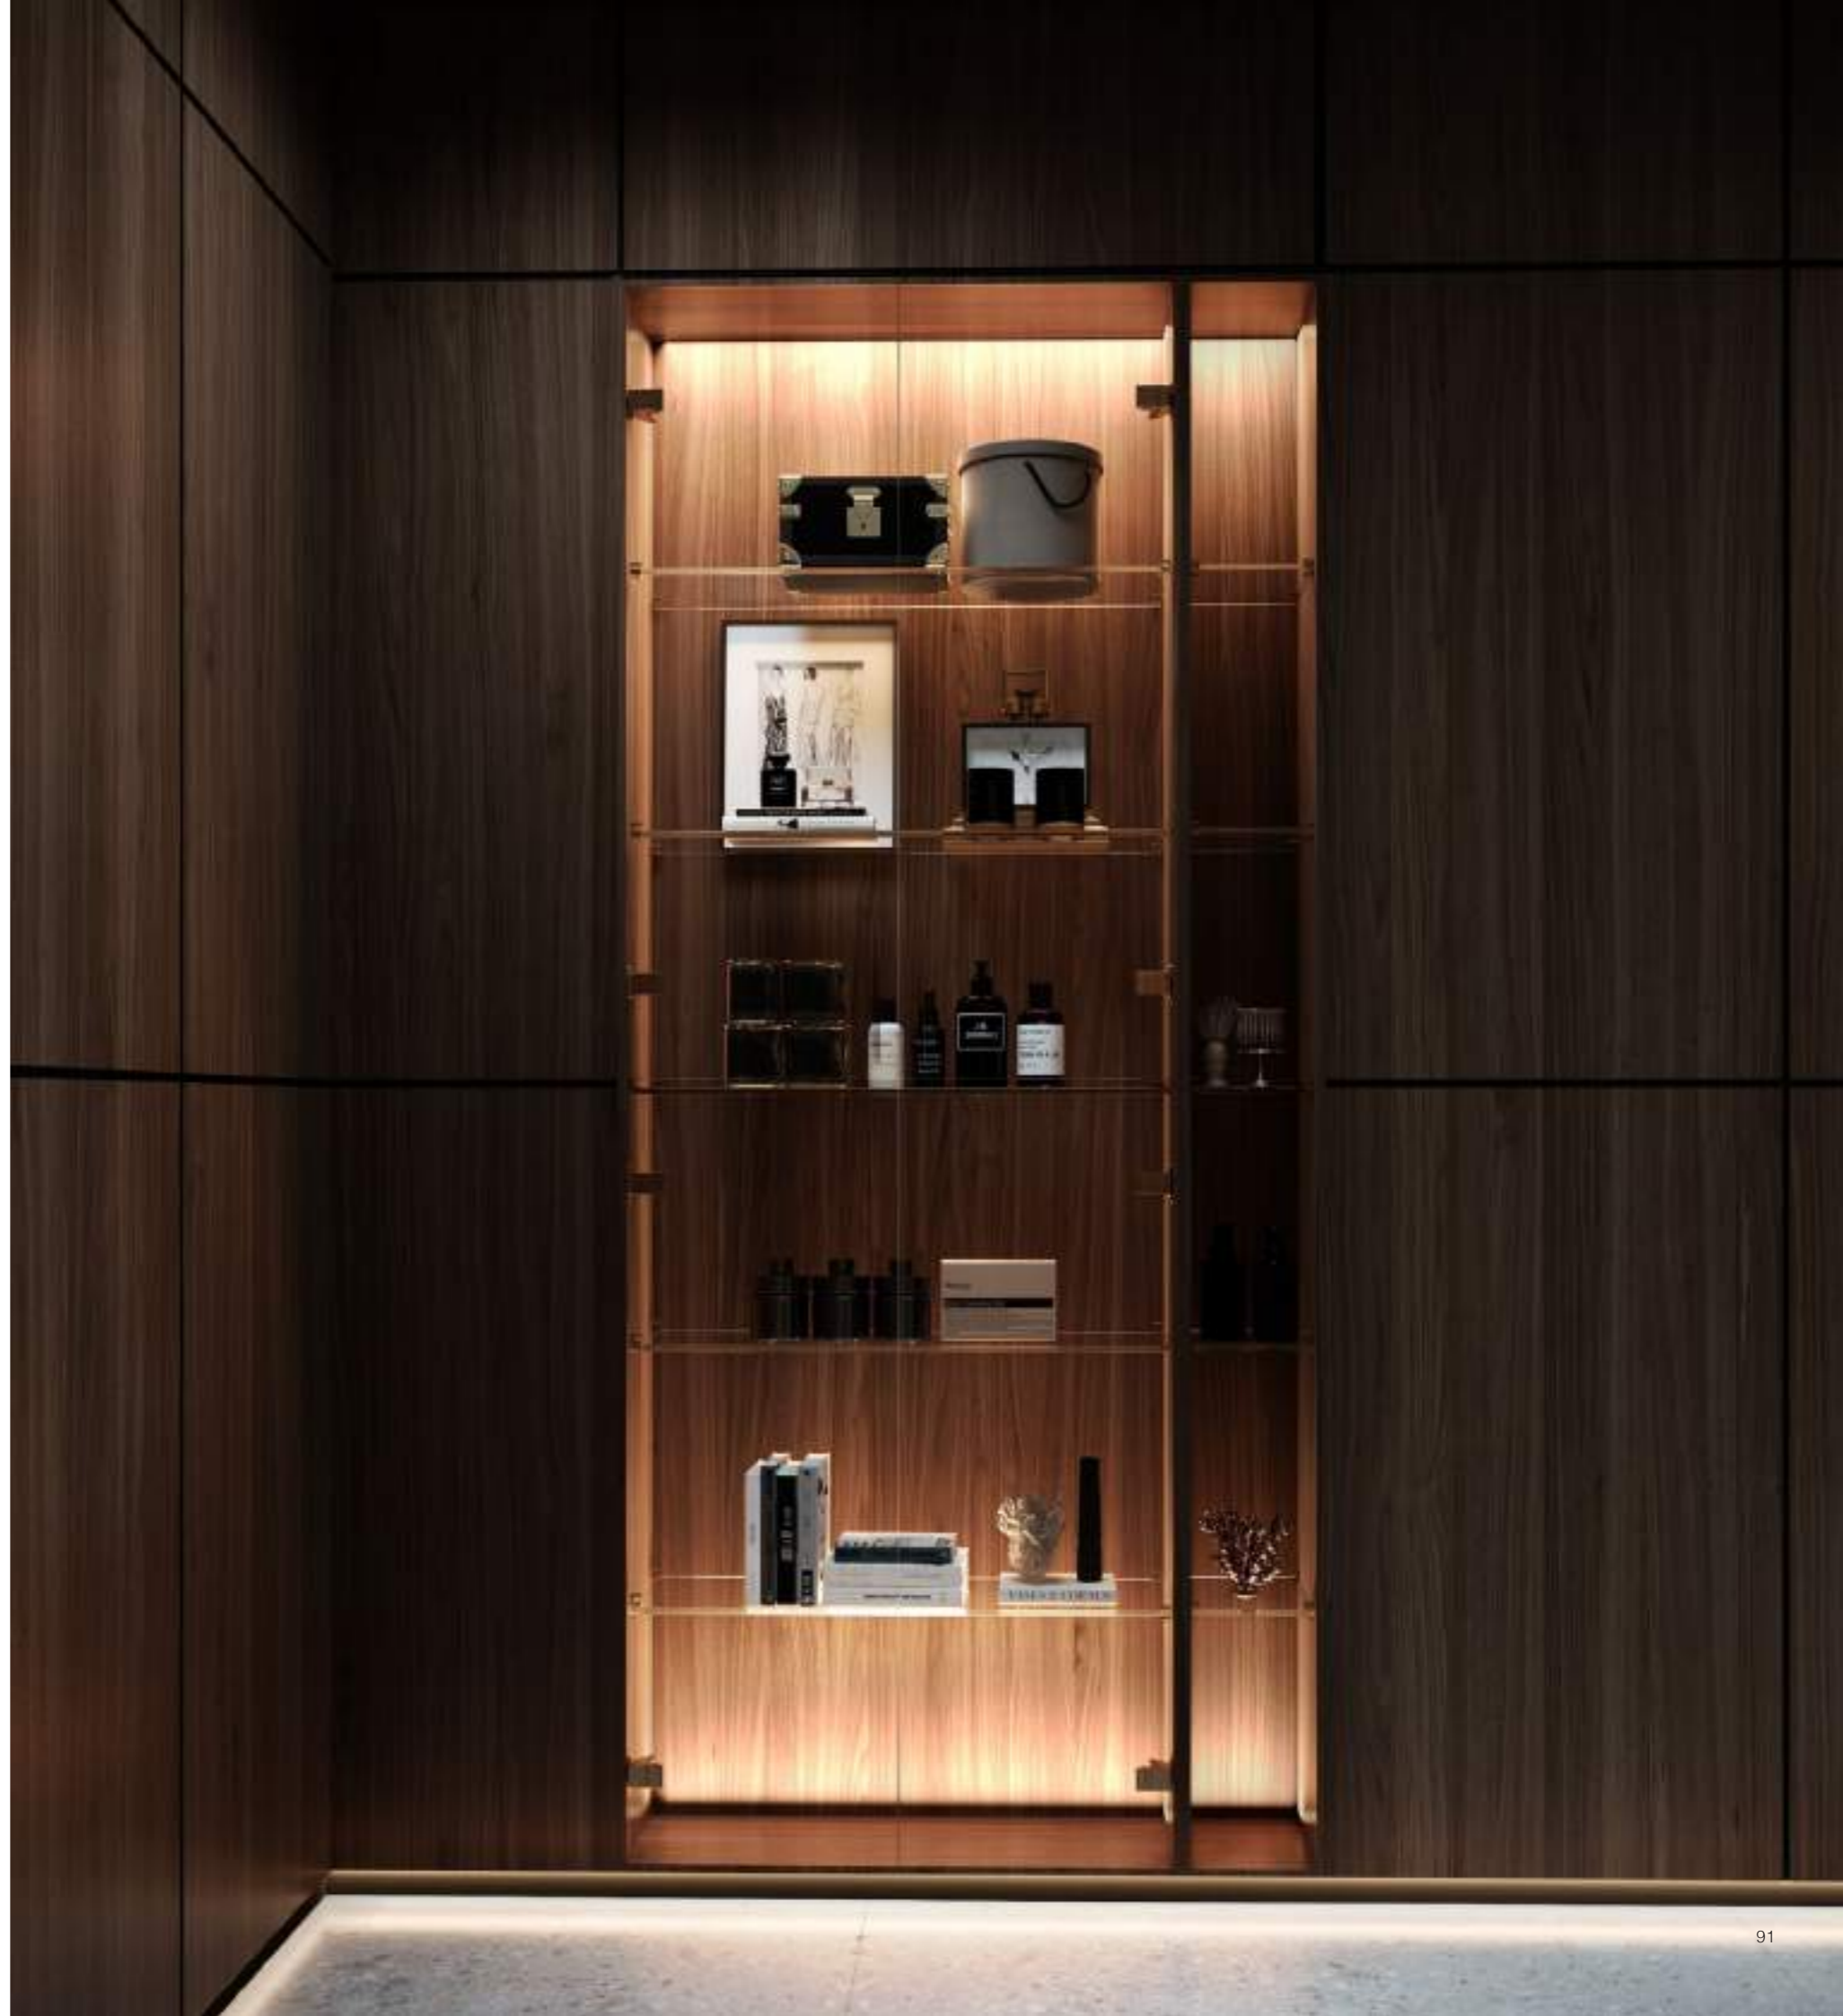

BOX DOCCIA - WALK IN SHOWER CABIN
ST.501

PIATTO DOCCIA - SHOWER TRAY
ONE SHOWER

SOFFIONE - SHOWER HEAD
MULTISHOWER

ACCESSORI - ACCESSORY
CONTAINER