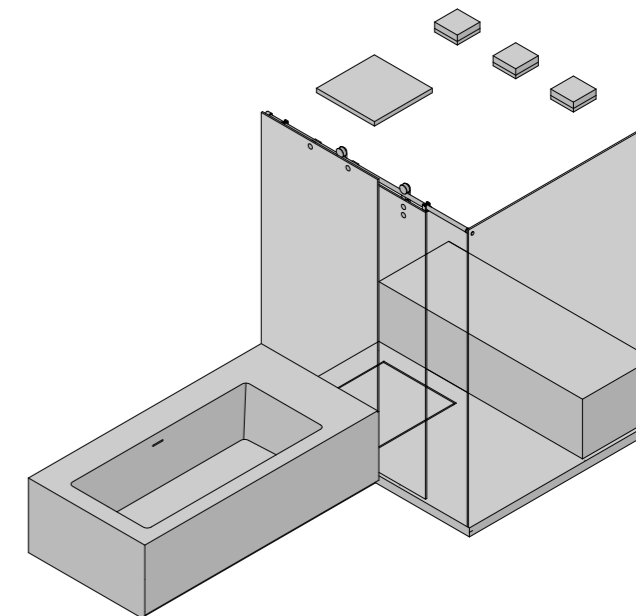

SHOWER CABIN SLIDING DOOR : BX.202

TOLOMEO

1600 x 900 x H 60 mm
63" x 35" x H 2"

MULTISHOWER + LED

WATER ATOMIZER

450 x 450 mm
18" x 18"

SQUARE SHOWER

180 x 180 mm
7" x 7"

NICHE

CANALETTO WALNUT
NOCE CANALETTO - NOYER CANALETTO - KARMELL NUSSHOLZ - NOGAL CANALETTO
250 x 200 x H 2200 mm
10" x 8" x H 87"