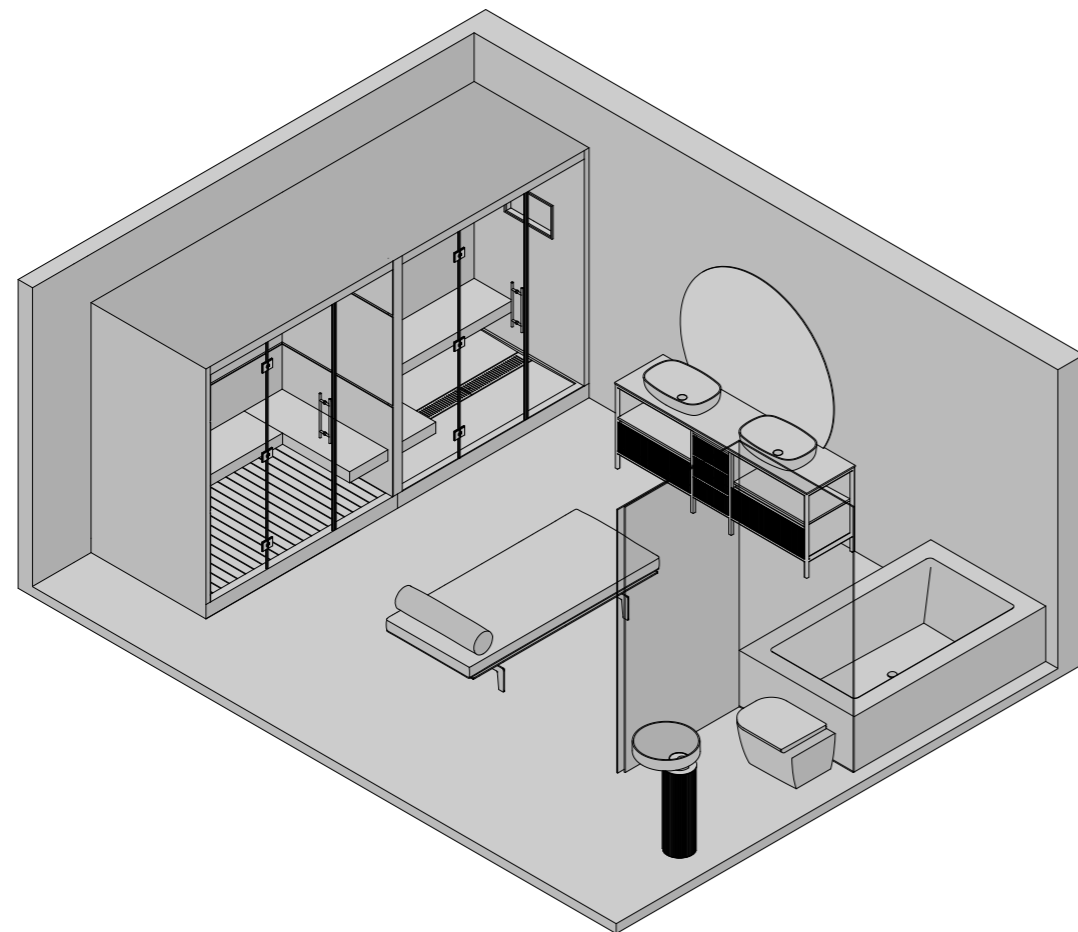

VASCA - BATHTUB
MIAMI

LAVABO - WASHBASIN
SWEET

MOBILE - CABINET
EMOTION + ARIA PLUS

HAMMAM
SENSITY HAMMAM COMFORT 1

SOFFIONE - SHOWER HEAD
SQUARE SHOWER

ACCESSORIO - ACCESSORY
CONTAINER

EMOTION + ARIA PLUS
MILLED PANEL NATURAL OAK
 ROVERE NATURALE - CHENE NATUREL -
 EICHE - ROBLE NATURAL
 2000 x 550 x H 570 mm
 79" x 22" x H 22"