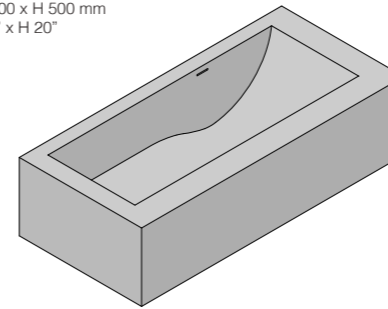

MIRR REVERSE WALL LED HORIZONTAL
1600 x 135 x H 700 mm
63" x 5" x H 27"