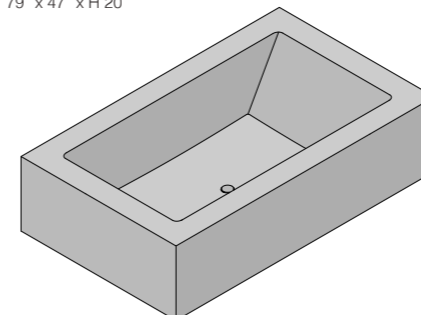

MIRR MOON
 Ø 1600 x 35
 Ø 63" x 1"

MIRR LED
 650 x 45 x H 2200
 26" x 2" x 87"

CONTAINER
 500 x 80 x H 300 mm
 20" x 3" x H 12"

MIAMI + WATERFALL
 2000 x 1200 x H 500 mm
 79" x 47" x H 20"

SENSITY HAMMAM COMFORT 1