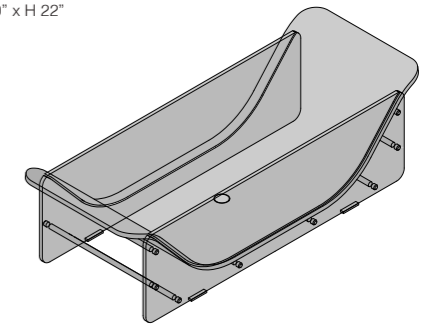

WALK IN SHOWER

ONE SHOWER

2000 x 1000 x H 60 mm
 79" x 39" x H 2"

MULTISHOWER + WATERFULL UNIT + WATER ATOMIZER UNIT

800 x 400
 31" x 16"

CHAISE LOUNGE RIVE GAUCHE

1950 x 750 x H 550 mm
 77" x 30" x H 22"

CADDY