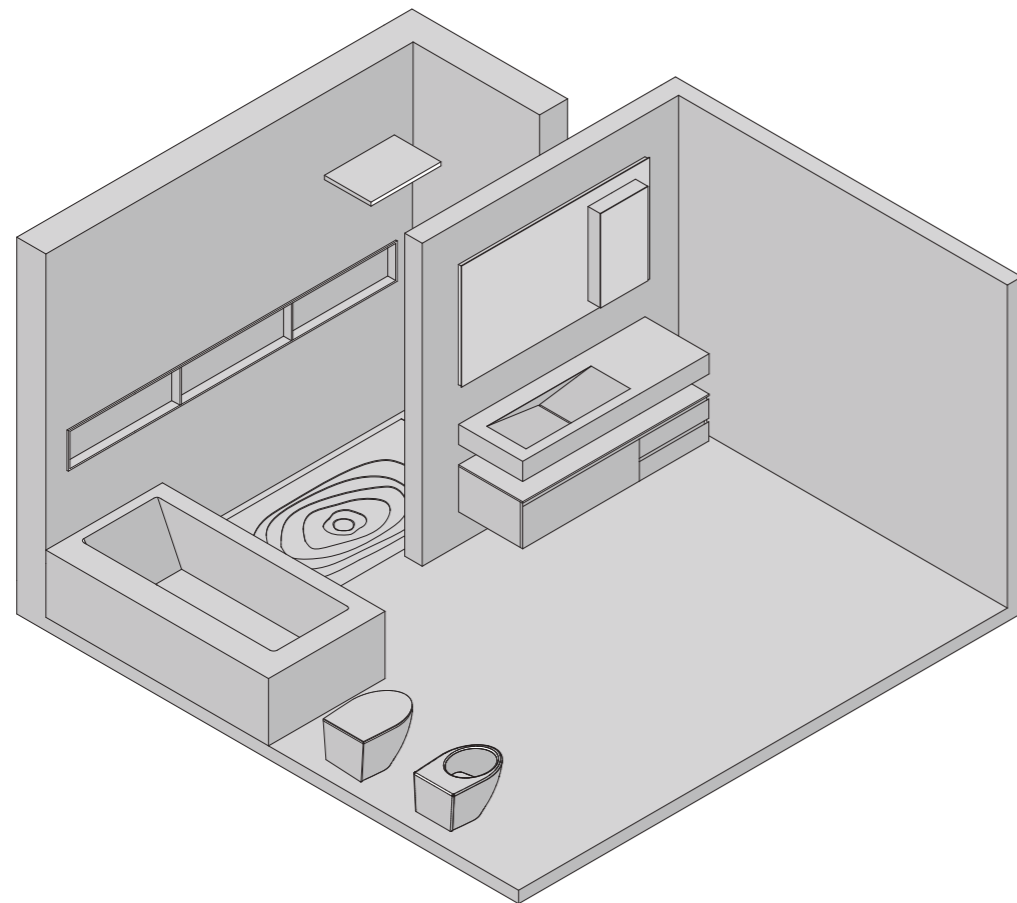

EMOTION

MAT LACQUERING : WHITE
LACCATO OPACO - MAT LACQUAGE / MATTE
LACKIERUNG / LACADO OPACO
2000 X 550 x H 500 mm
79" x 22" x H 20"