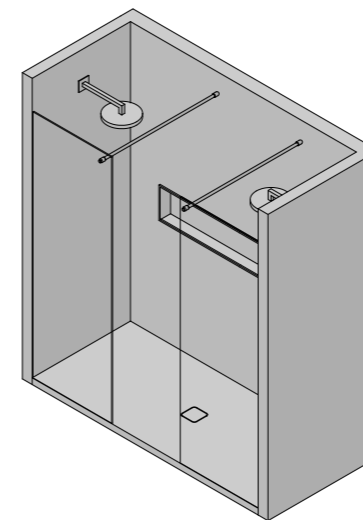

WASHBASIN ELIPSE SYSTEM

480 x 330 x H 180mm
 19" x 13" x H 7"

TOP

WHITE STONAGE
 1000 x 550 X H 150 mm
 39" x 22 x H 6"

"WALK IN" SHOWER: ST.502

MINIMUM

2300 x 1000 x H 40 mm
 91" x 39" x H 2"

SOLID SHOWER ROUND