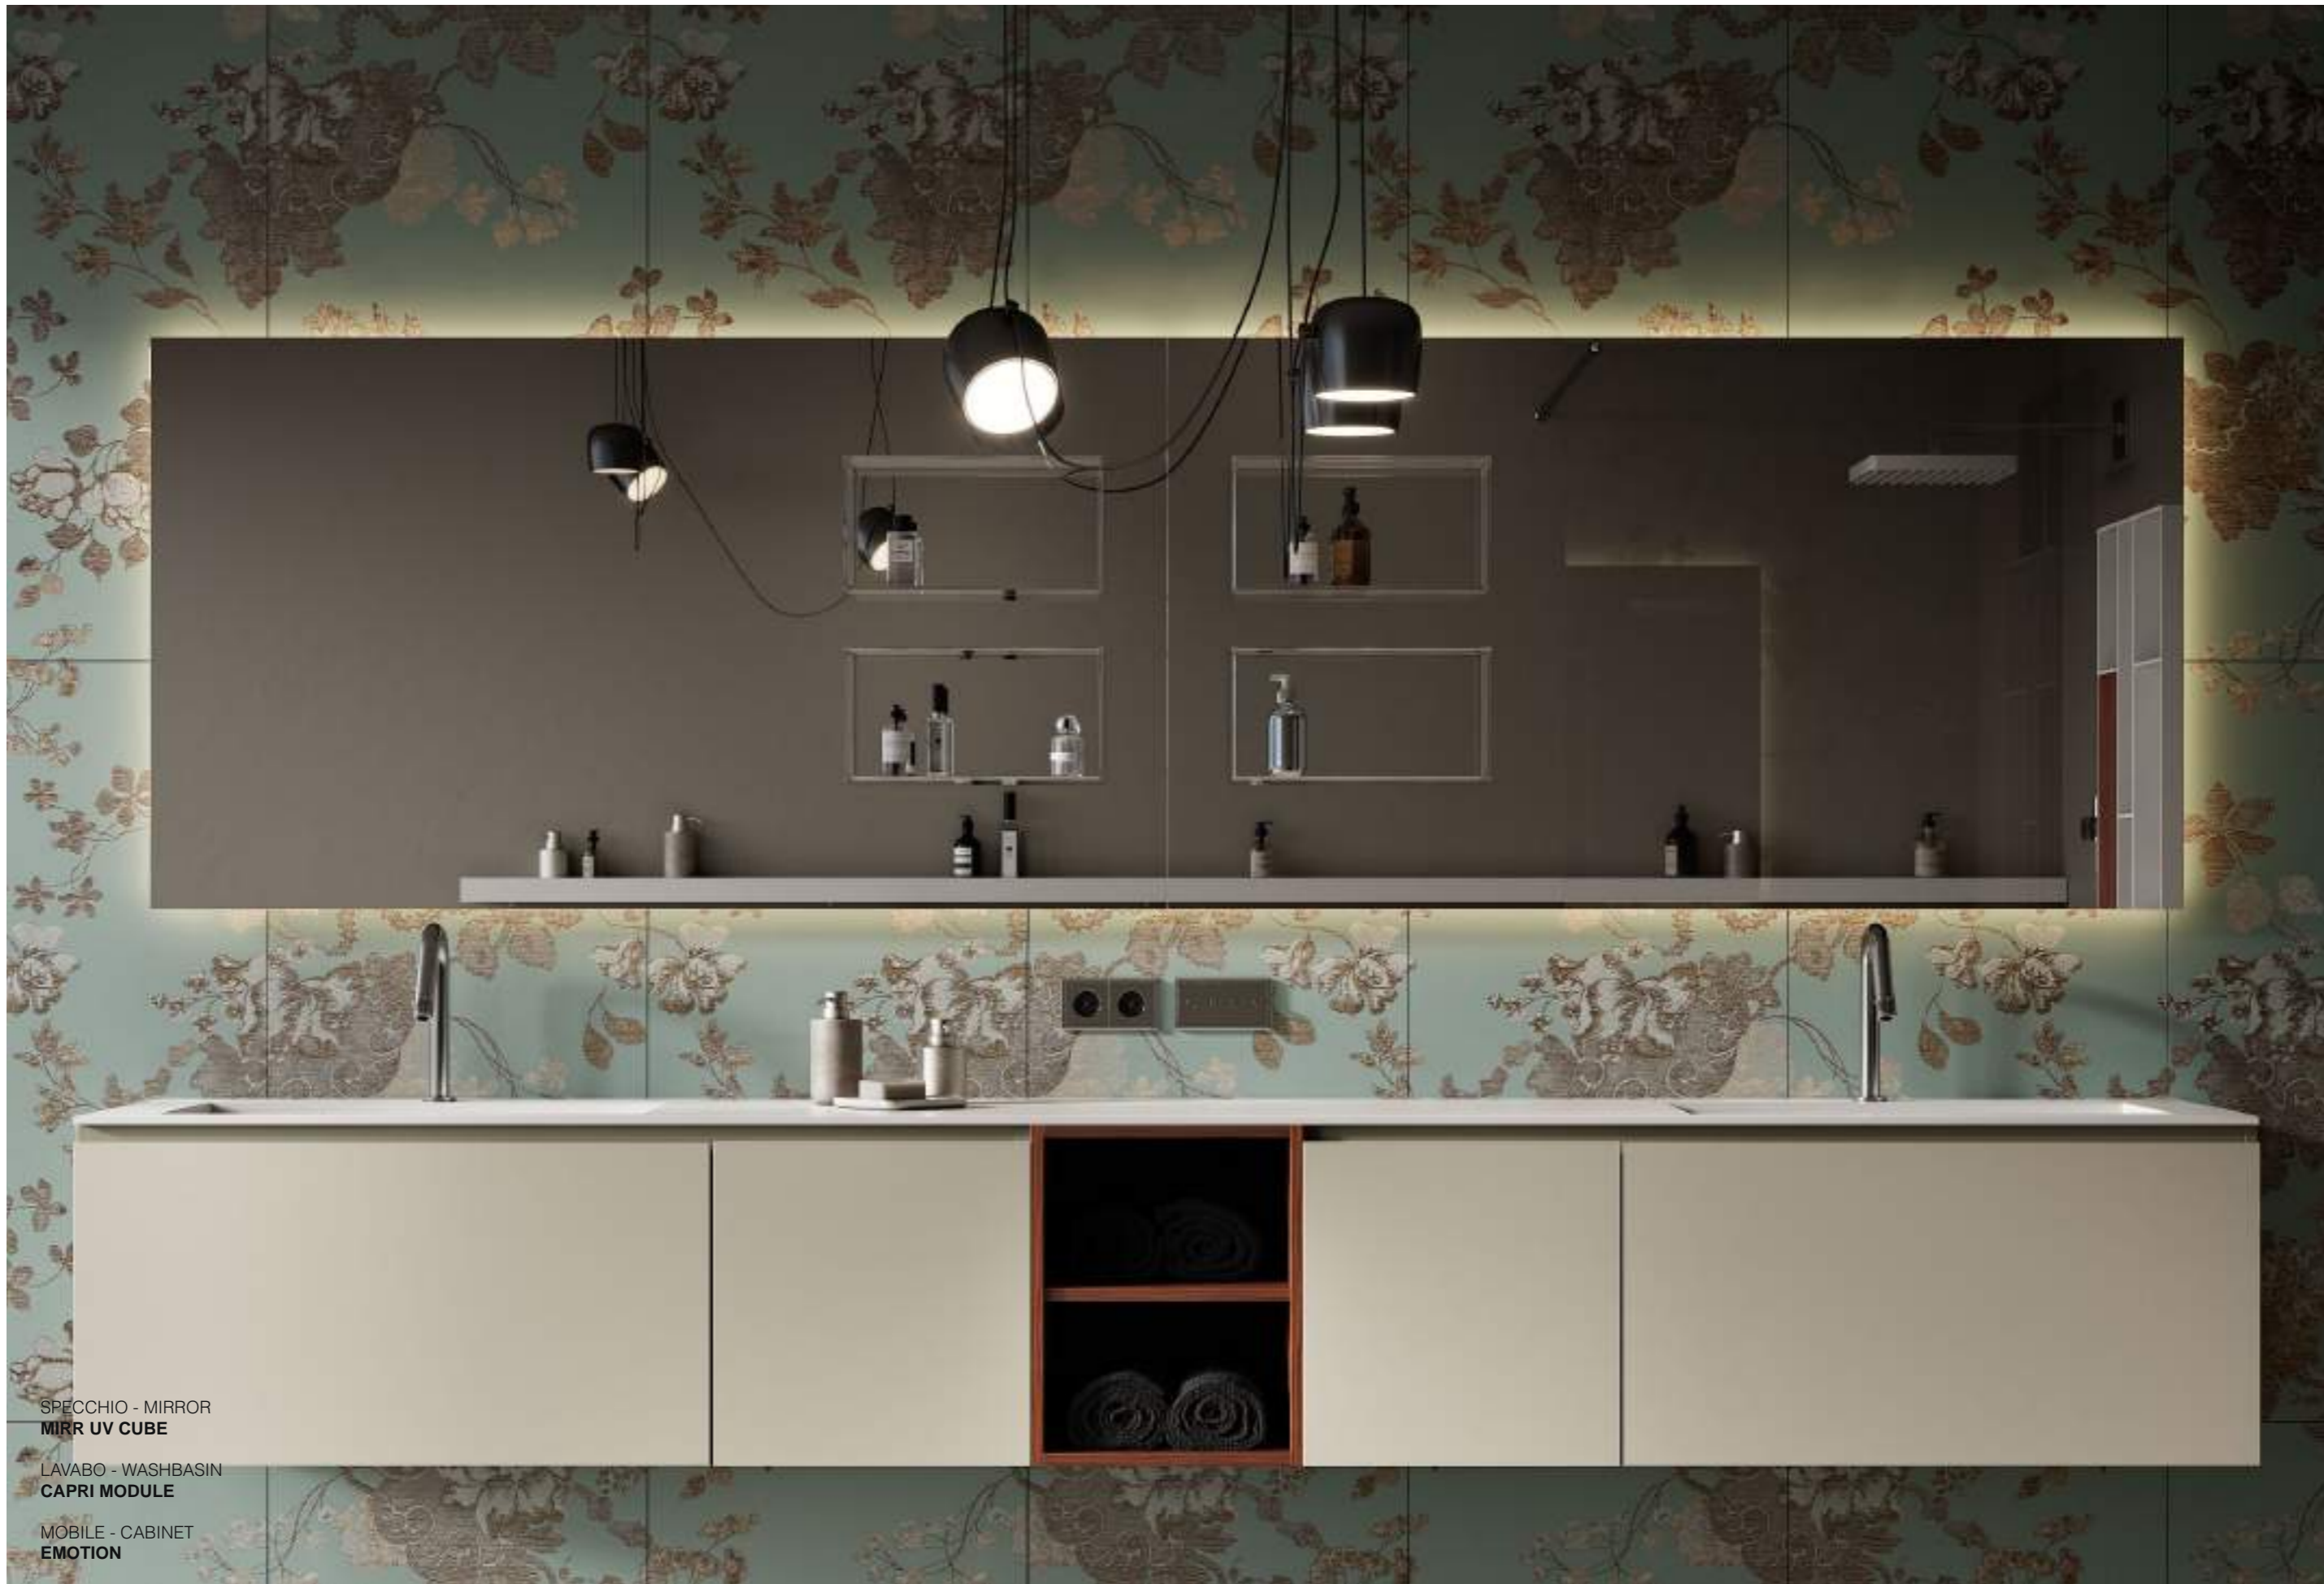

SPECCHIO - MIRROR
MIRR UV CUBE

LAVABO - WASHBASIN
CAPRI MODULE

MOBILE - CABINET
EMOTION