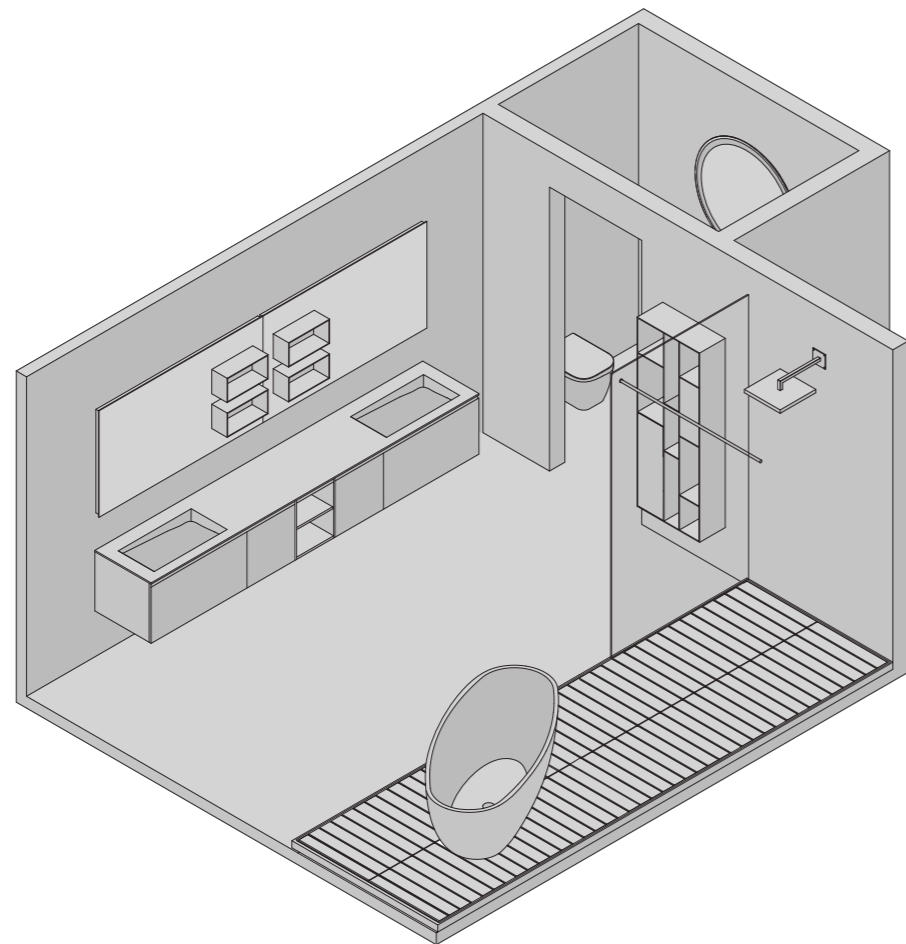

SPECCHIO - MIRROR
MIRR SLIM CIRCLE

LAVABO - WASHBASIN
TOWER LAMP

ACCESSORI - ACCESSORY
LINE

SANITARI - SANITARY WARE
WQUADRO RIMLESS
BQUADRO

SPECCHIO - MIRROR
MIRR SLIM CIRCLE

ACCESSORI - ACCESSORY
LINE

LAVABO - WASHBASIN
TOWER LAMP