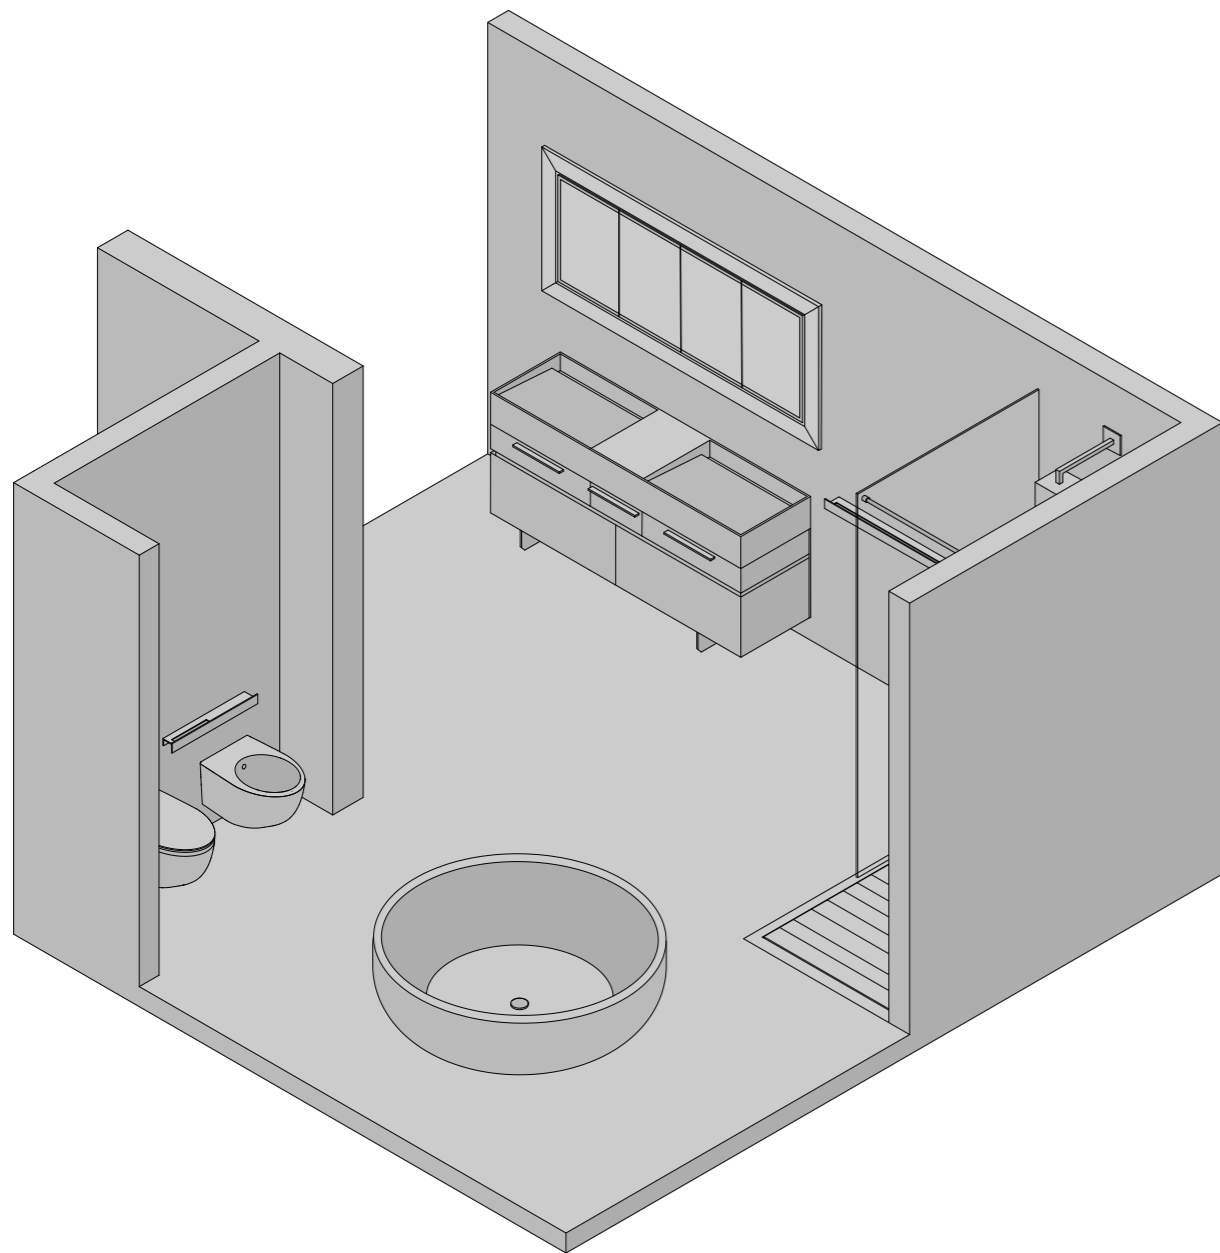

SPECCHIO - MIRROR
REVERSE CABINET

VASCA - BATHTUB
GOLD

ACCESSORI - ACCESSORIES
**LINE
CADDY
CONTAINER**

SANITARI - SANITARY WARE
**WTONDO RIMLESS
BTONDO**

BOX DOCCIA - "WALK IN" SHOWER CABIN
BX.502

PIATTO DOCCIA - SHOWER TRAY
ONE SHOWER

SOFFIONE - SHOWER HEAD
SOLID SHOWER CUBIC