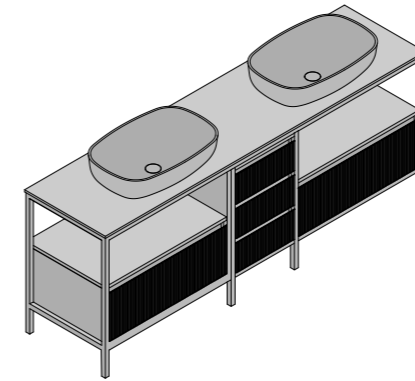

WASHBASIN SWEET
 580 x 380 x H 125 mm
 23" x 15" x H 5"

TOWER OYSTER
MILLED PANEL NATURAL OAK
 PANNELLO FRESATO ROVERE NATURALE -
 PANNEAUX FRAISES CHENE NATUREL - GEFRASTE
 PLATTEN EICHE - PANELS MOLIDOS DURMAST
 Ø 500 x H 900 mm
 Ø 20" x H 35"