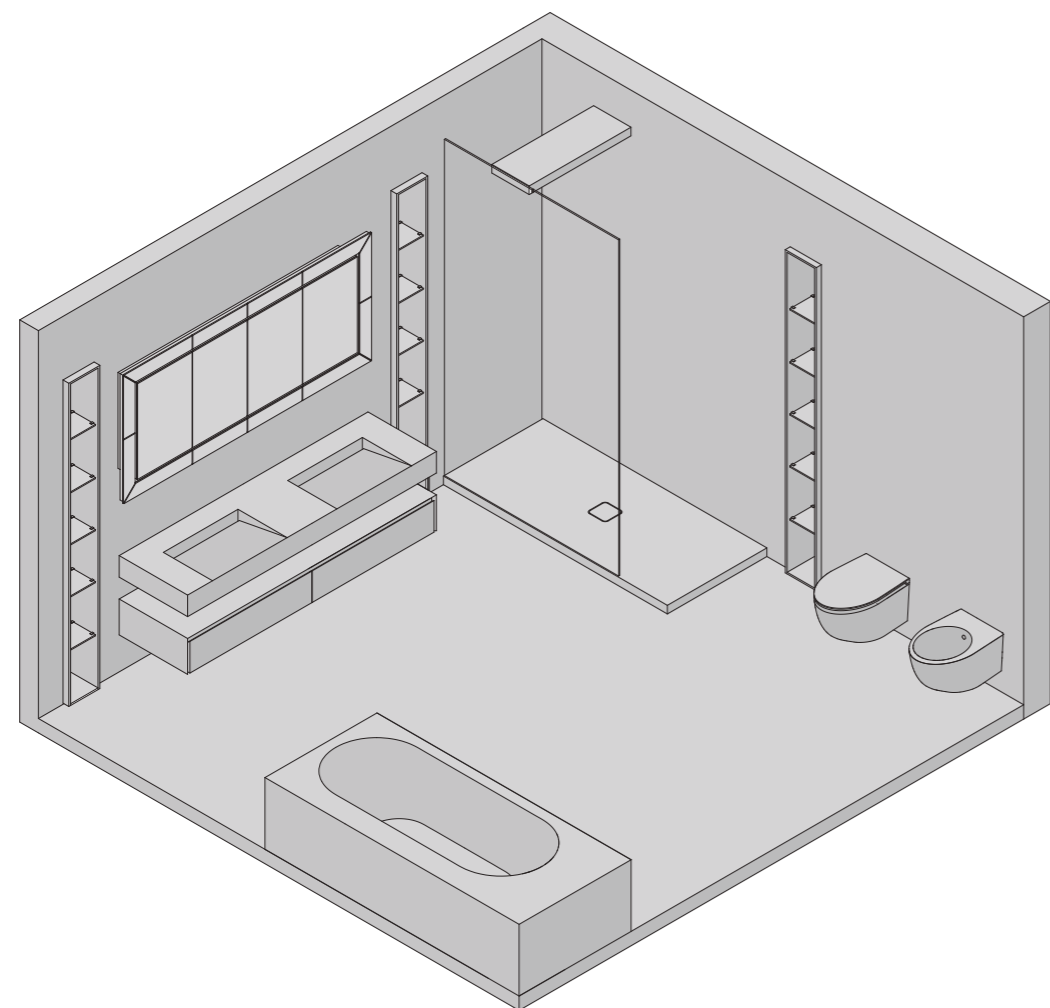

EVERMOTION
CANALETTO WALNUT
NOCE CANALETTO - NOYER CANALETTO
CANALETTO NUSSHOLZ - NOGAL CANALETTO
2000 x 550 x H 250 mm
79" x 22" x H 10"

WASHBASIN SLIM SYSTEM DOUBLE
2000 x 550 x H 150 mm
79" x 22" x H 6"

SAPPHIRE
2000 x 900 x H 500 mm
79" x 35" x H 20"

MIRR GLASS WALL LED
2000 x 120 x H 900 mm
79" x 5" x H 35"

WTONDO RIMLESS
530 x 360 x H 420 mm
21" x 14" x H 17"

BTONDO
530 x 360 x H 420 mm
21" x 14" x H 17"

"WALK IN" SHOWER : ST.502

MINIMUM
1800 x 800 x H 40 mm
71" x 31" x H 2"

SHOWER GLASS
800 x 300 x H 60 mm
31" x 12" x H 2"

NICHE
CANALETTO WALNUT
NOCE CANALETTO - NOYER CANALETTO -
KARMELL NUSSHOLZ - NOGAL CANA-
LETTO
250 x 200 x H 2200 mm
10" x 8" x H 87"