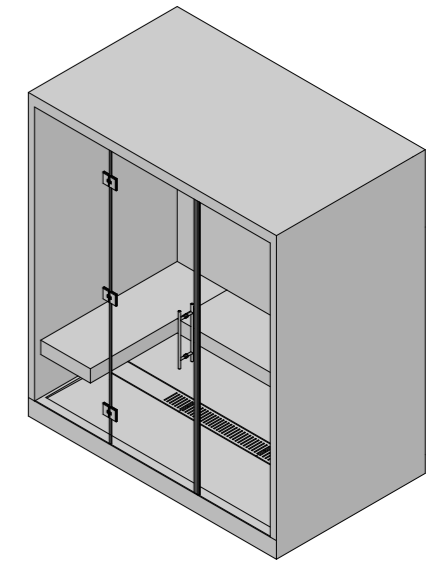

POLIS SPECIAL
 1900 x 1100 x H 130 mm
 75" x 43" x H 5"

SQUARE SHOWER + LED
 600 X 400 x H 30 mm
 24" x 16" x H 1"
**WATERFALL
 SHOWER IN SHOWER
 WATER ATOMIZER**

SQUARE SHOWER
 175 X 175 x H 30 mm
 9" x 9" x H 1"