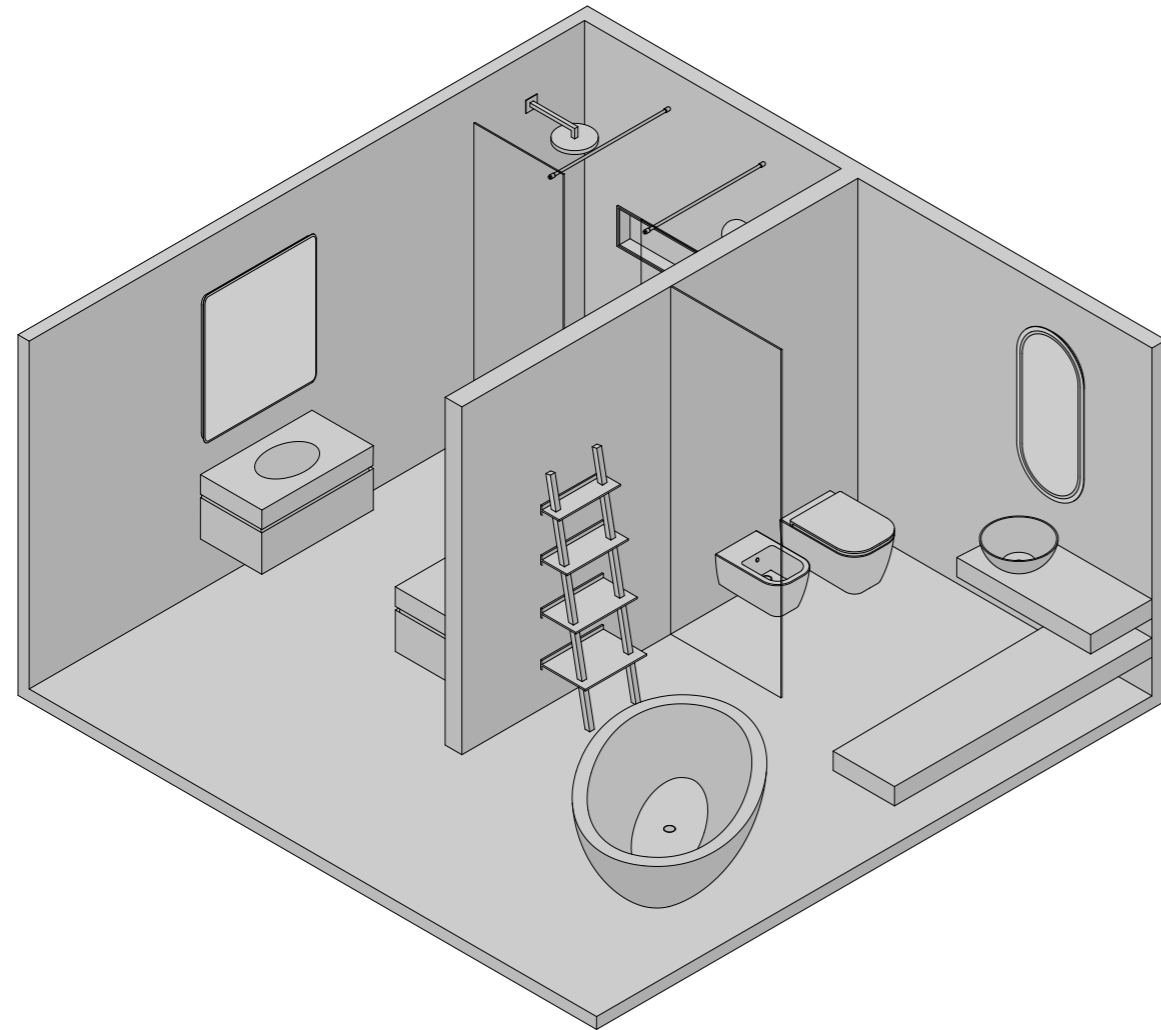

ELEGANCE

MAT LACQUERING : PASTELLO
LACCATO OPACO - MAT LACQUAGE - MATTE
LACKIERUNG - LACADO OPACO
1200 x 550 x H 350 mm
47" x 22" x H 14"

WASHBASIN ELIPSE SYSTEM

480 x 330 x H 180mm
19" x 13" x H 7"

TOP

WHITE STONAGE
1000 x 550 X H 150 mm
39" x 22 x H 6"