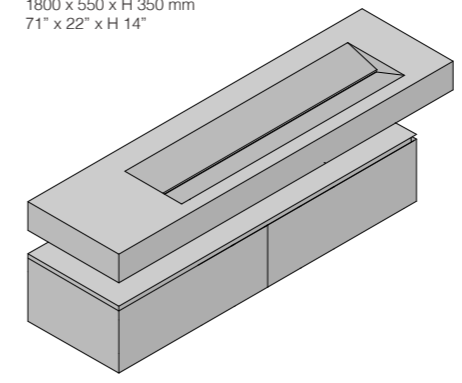

ELEGANCE
CANALETTO WALNUT
NOCE CANALETTO - NOYER CANALET-
TO - CANALETTO NUSSHOLZ - NOGAL
CANALETTO
1800 x 550 x H 350 mm
71" x 22" x H 14"

IVORY INCA
STONEWARE : VERDE AVER
GRÈS - GRÈS CÉRAME - STEINZEUG -
GRÈS PORCELANICO
1800 x 900 x H 500 mm
71" x 35" x H 20"

WASHBASIN HORIZONTAL SYSTEM
2000 x 550 X H 150 mm
79" x 22 x H 6"