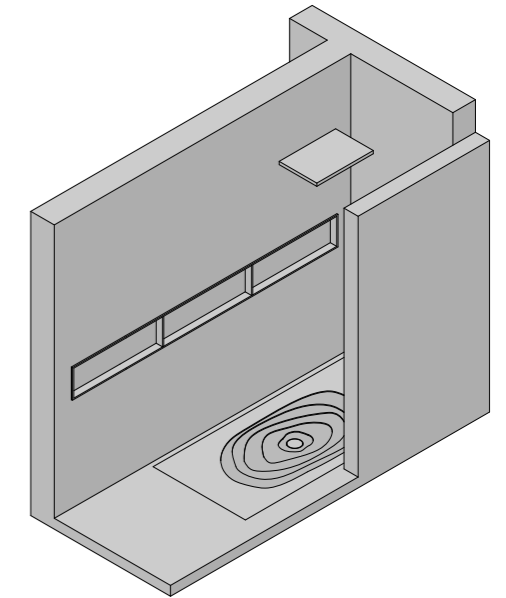

"WALK IN" SHOWER

ONDA

2000 x 1000 x H 60 mm
79" x 39" x H 2"

SQUARE SHOWER + LED

600 X 400 x H 30 mm
24" x 16" x H 1"

WATER ATOMIZER

WTONDO RIMLESS

530 x 360 x H 420 mm
21" x 14" x H 17"

BTONDO

530 x 360 x H 420 mm
21" x 14" x H 17"