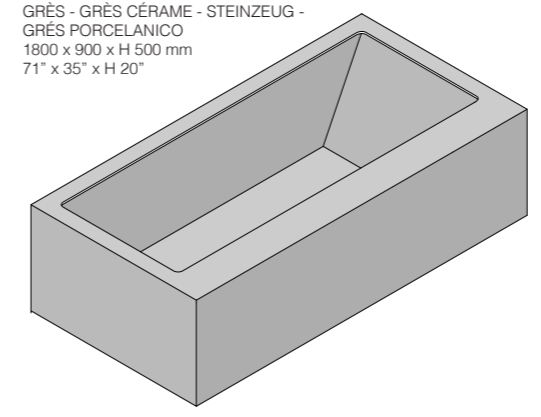

MIRR FRAME SABLÈ
Ø 700 x 35
Ø 28" x 1"