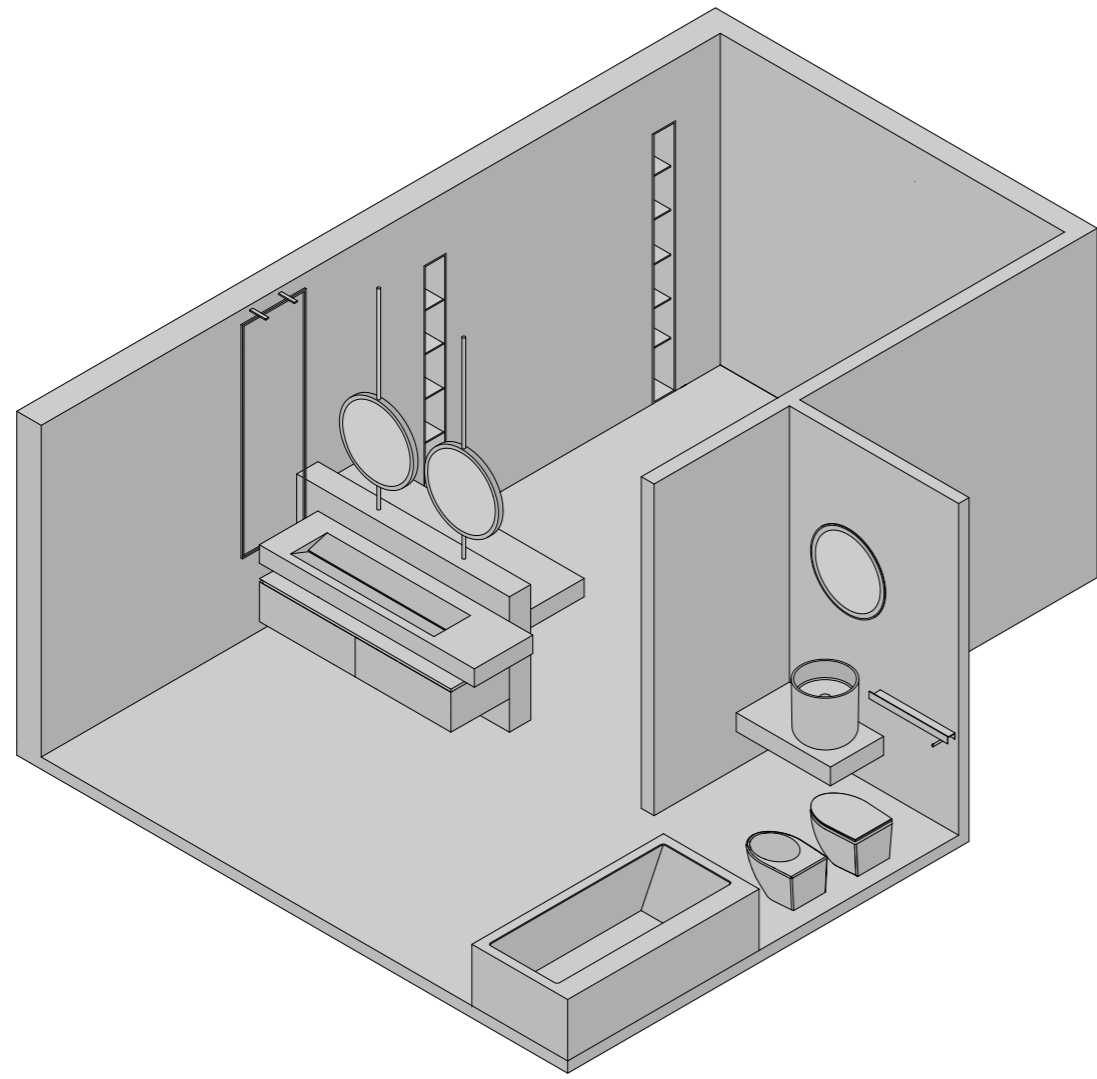

SPECCHIO - MIRROR
MIRR FRAME SABLÈ

SANITARI - SANITARY WARE
WTONDO RIMLESS

TOP
STONEWARE SYSTEM

LAVABO - WASHBASIN
HALF TOWER 1

ACCESSORIO - ACCESSORY
LINE

SPECCHIO - MIRROR
MIRR SLIM CIRCLE SABLÉ

VASCA - BATHTUB
IVORY INCA