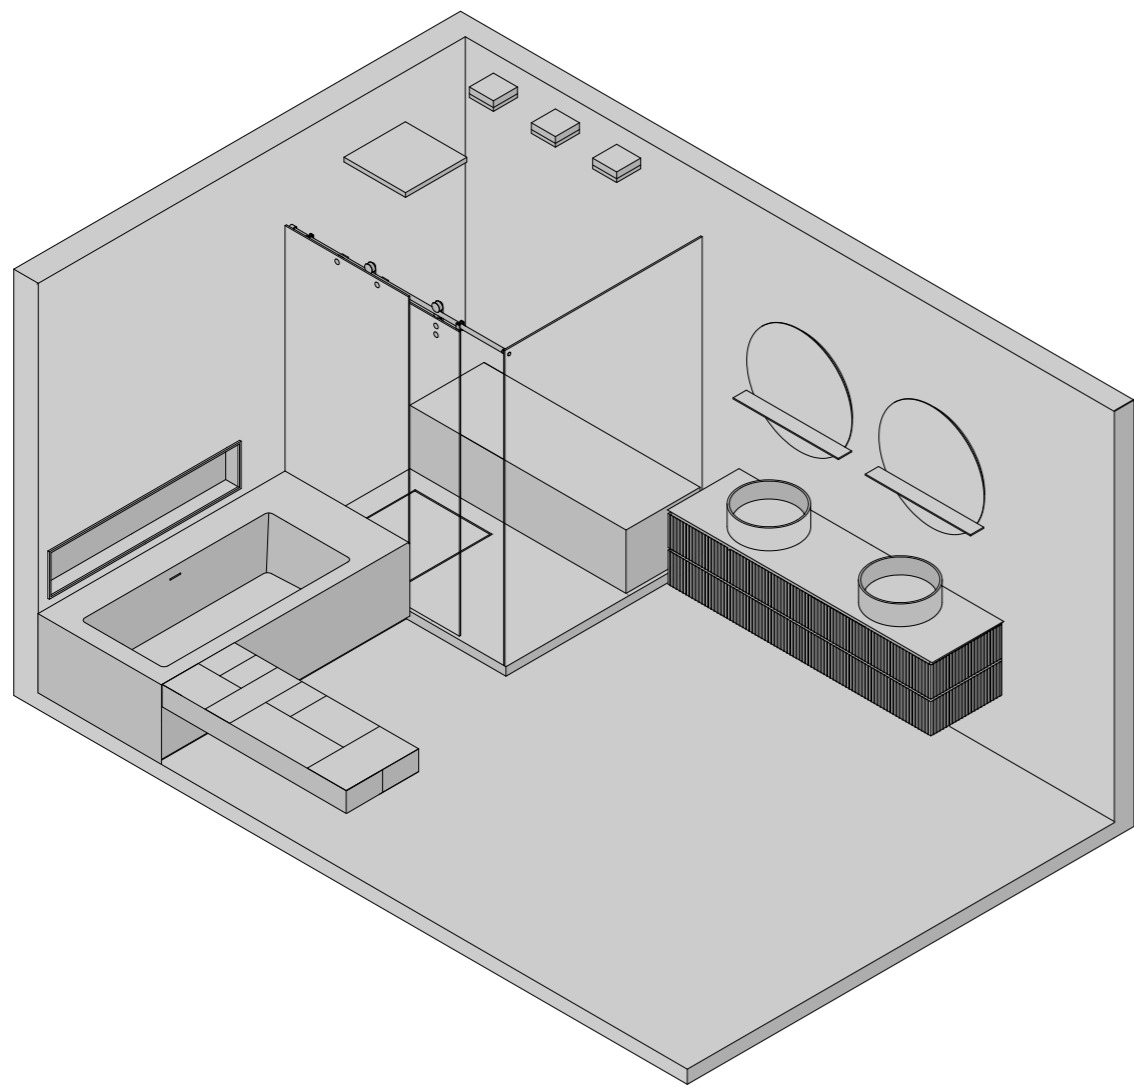

BOX DOCCIA SISTEMA SCORREVOLE - SHOWER CABIN WITH SLIDING DOOR
BX.202

PIATTO DOCCIA - SHOWER TRAY
TOLOMEO

SOFFIONI - SHOWER TRAYS
**MULTISHOWER
SQUARE SHOWER**

VASCA - BATHTUB
CRYSTAL

ACCESSORIO - ACCESSORY
CONTAINER

ELEGANCE

MILLED PANEL CANALETTO WALNUT
NOCE CANALETTO - NOYER CANALETTO - CANALETTO NUSSHOLZ NOGAL CANALETTO
2000 x 550 x H 500 mm
79" x 22" x H 20"