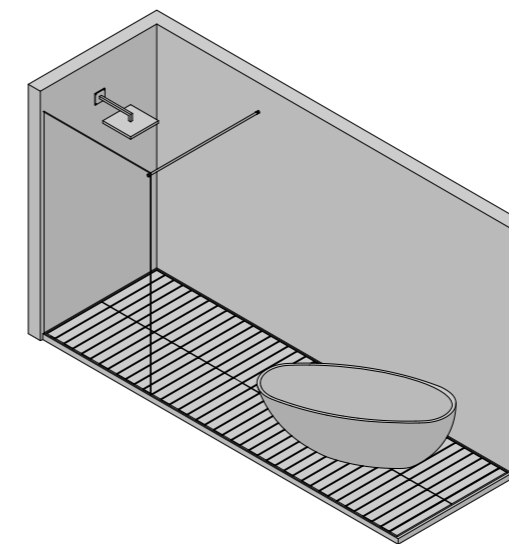

RUBY

1800 x 800 x H 500 mm
71" x 31" x H 20"

TOWER LAMP

MILLED PANEL NATURAL OAK
PANNELLO FRESATO ROVERE NATURALE -
PANNEAUX FRAISÉS CHENE NATUREL - GEFRASTE
PLATTEN EICHE - PANELS MOLIDOS DURMAST
Ø 500 x H 900 mm
Ø 20" x H 35"

LINE

700 x 100 x H 60 mm
28" x 4" x H 2"

SOLID SHOWER FLAT

560 x 350 x H 110 mm
22" x 14" x H 4"

WQUADRO RIMLESS

550 x 360 x H 420 mm
22" x 14" x H 17"

MIRR SLIM CIRCLE

Ø 1000 x 35
Ø 39" x 1"

BQUADRO

550 x 360 x H 420 mm
22" x 14" x H 17"