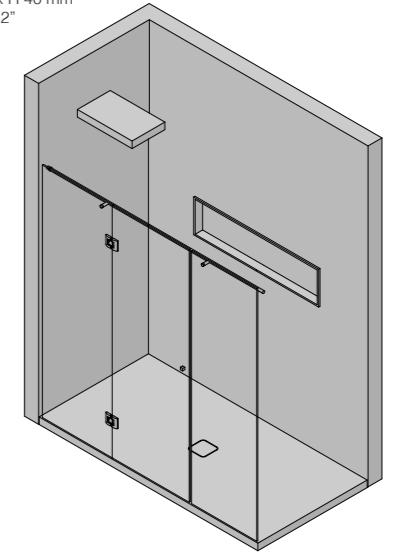

JADE
 1900 x 900 x H 500 mm
 75" x 35" x H 20"

MIRR REVERSE WALL LED HORIZONTAL
 1600 x 135 x H 700 mm
 63" x 5" x H 27"

CONTAINER
 1200 x 80 x H 300 mm
 47" x 3" x H 12"

MIRR SLIM CIRCLE
 Ø 800 x 35
 Ø 31" x 1"

LINE + STAINLESS STEEL PAPER HOLDER
 700 x 100 x H 60 mm
 28" x 4" x H 2"

SHOWER CABIN WITH HINGED DOOR: BX.103

MINIMUM
 2000 x 1000 x H 40 mm
 79" x 39" x H 2"

SHOWER WALL + LED
 500 X 300 x H 60 mm
 20" x 12" x H 2"