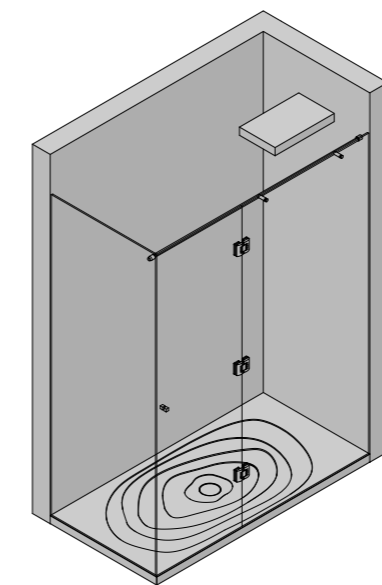

SHOWER CABIN WITH HINGED DOOR: BX.102

ONDA
1800 x 900 x H 60 mm
71" x 35" x H 2"