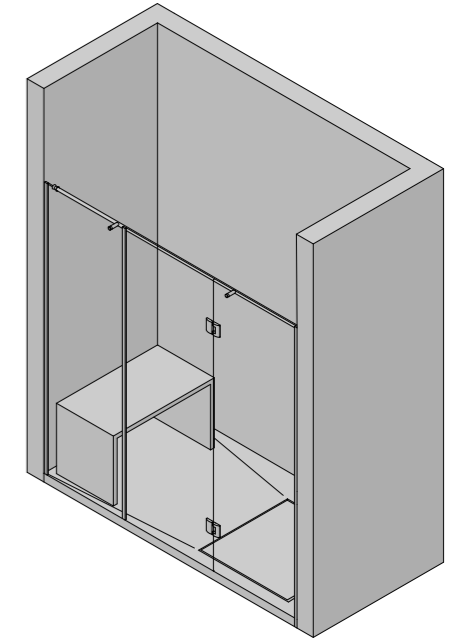

JADE INCA

MARBLE : BLACK MARQUINIA
MARMO - MARBRE - MARMOR - MARMOL
2000 x 900 x H 500 mm
79" x 35" x H 20"

MULTISHOWER + WATERFALL
400 x 200 mm
16" x 8"

SQUARE SHOWER + LED
450 x 450 mm
18" x 18"