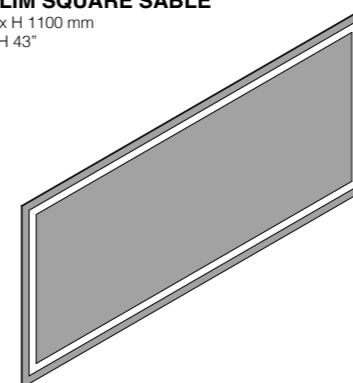

MIRR SLIM SQUARE SABLÈ

2400 x 35 x H 1100 mm
94" x 1" x H 43"

SQUARE SHOWER + LED

450 x 450 mm
18" x 18"

SHOWER IN SHOWER
WATERFALL
WATER ATOMIZER

CADDY

400 x 340 x H 700 mm
16" x 13" x H 28"

CONTAINER

1800 x 80 x H 300 mm
71" x 3" x H 12"