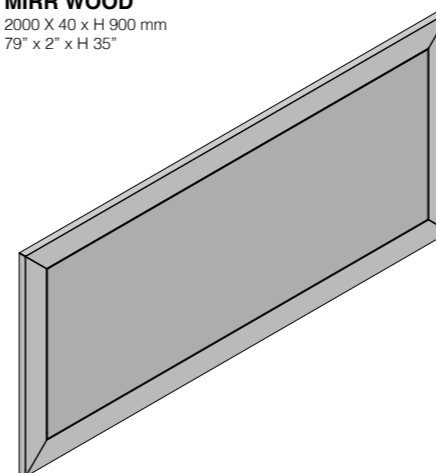

**CRYSTAL + DOUBLE LIBRARY**  
**CROSS LIBRARY**  
 2000 X 830 x H 500 mm  
 79" x 33" x H 20"

**MIRR WOOD**  
 2000 X 40 x H 900 mm  
 79" x 2" x H 35"

**MIRR SLIM CIRCLE + FROSTED GLASS**  
 900 X 35 mm  
 35" x 1"