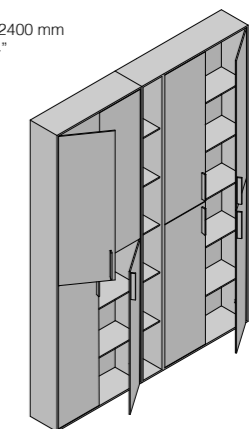

DIAMOND TOWER

Ø 450 x H 820 mm
18" x 17" x H 32"

WTONDO RIMLESS

530 x 360 x H 420 mm
21" x 14" x H 17"