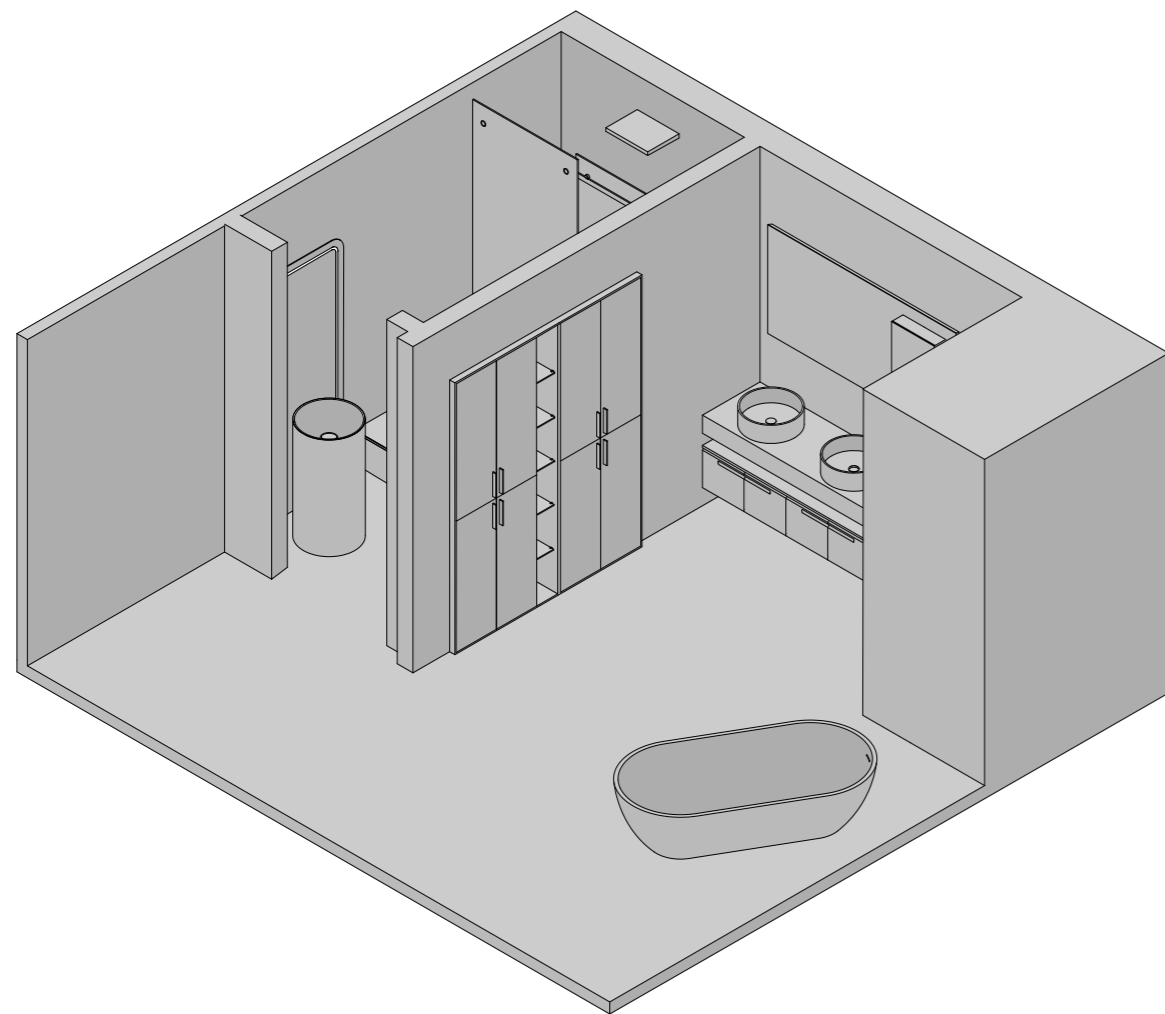

PIATTO DOCCIA - SHOWER TRAY
SHOWER CASE

ACCESSORIO - ACCESSORY
LINE

LAVABO - WASHBASIN
TOWER ROLL

SANITARI - SANITARY WARE
**WTONDO RIMLESS
BTONDO**

EMPHASIS

MAT LACQUERING : CHAMPAGNE
LACCATO OPACO - MAT LACQUAGE - MATTE
LACKIERUNG - LACADO OPACO
1600 x 550 x H 350 mm
63" x 22" x H 14"