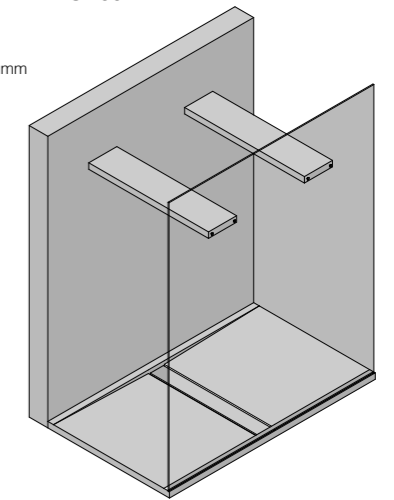

SHOWER GLASS
1280 x 300 x H 60 mm
50" x 12" x H 2"

POLIS
2200 x 1300 x H 60 mm
87" x 51" x H 2"