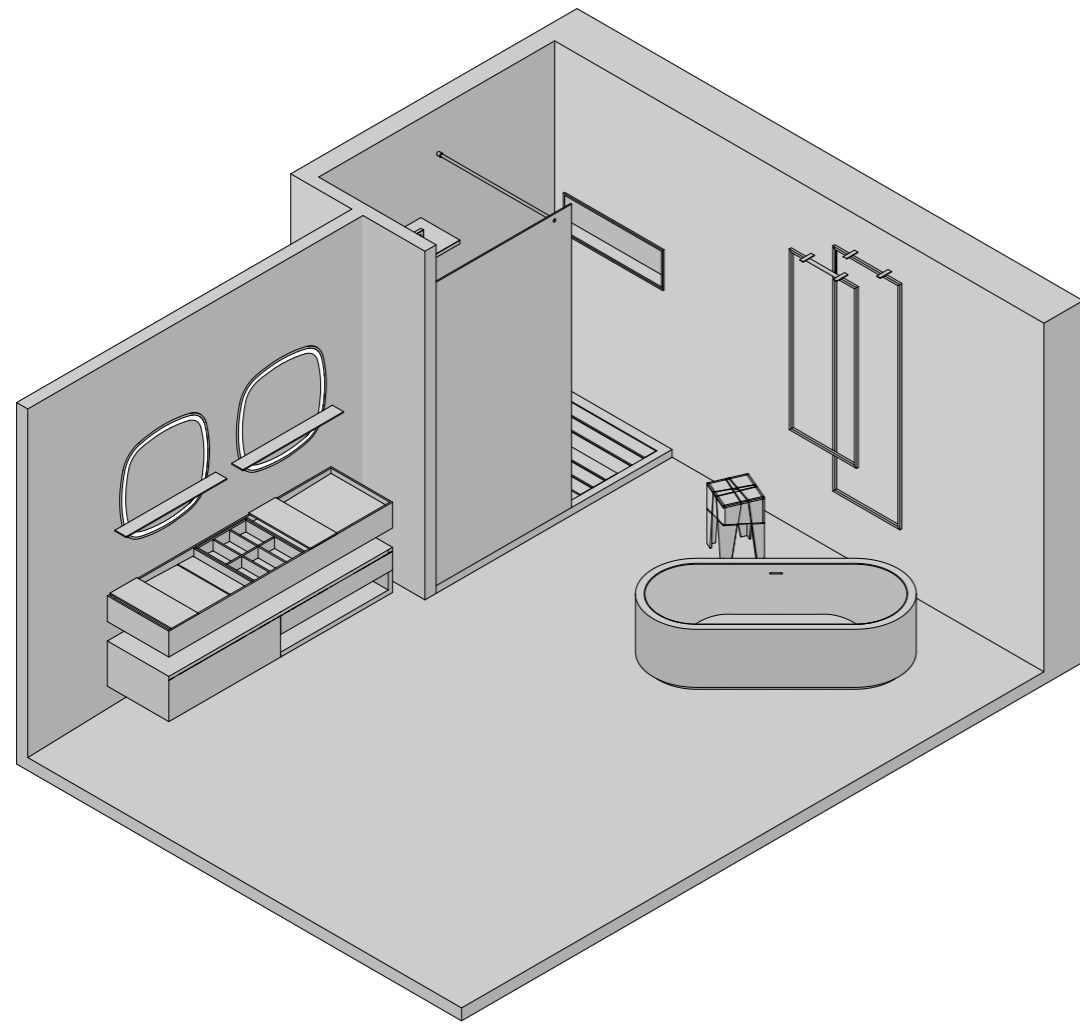

TANGRAM STOOL
280 x 280 x H 470 mm
11" x 11" x H 19"

DECÒ SHOWER
535 x 300 x H 100 mm
21" x 12" x H 4"

CONTAINER
900 x 80 x H 300 mm
35" x 3" x H 12"

SERVETTO
600 x H 1900 mm
24" x H 75"

SERVETTO
600 x H 1400 mm
24" x H 55"