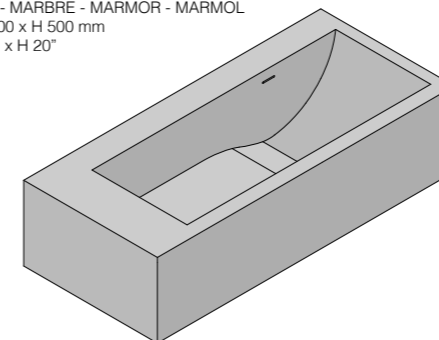

JADE INCA

MARBLE : BLACK MARQUINIA
MARMO - MARBRE - MARMOR - MARMOL
2000 x 900 x H 500 mm
79" x 35" x H 20"

MULTISHOWER + WATERFALL
400 x 200 mm
16" x 8"

SQUARE SHOWER + LED
450 x 450 mm
18" x 18"