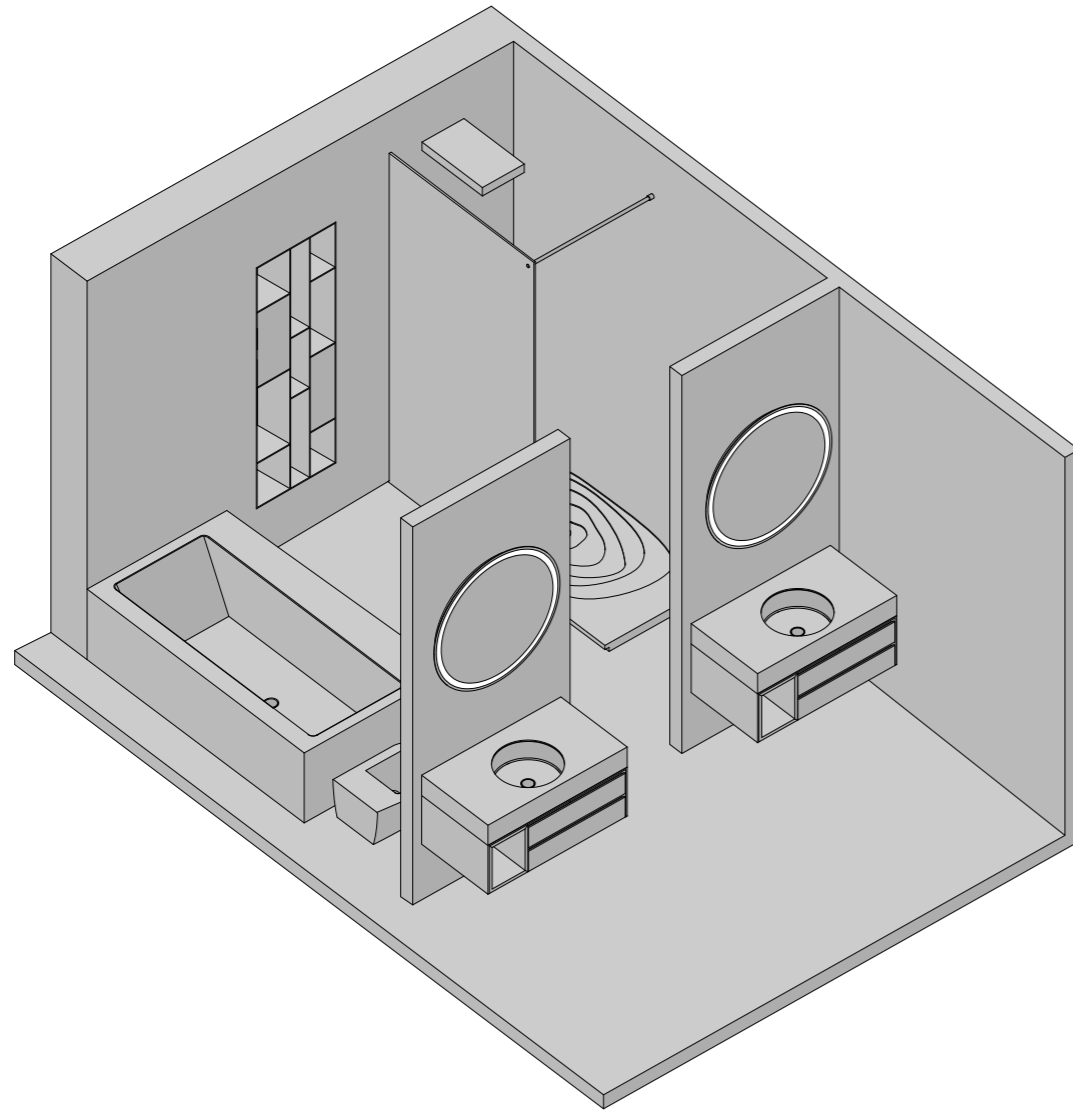

VICTORIA
STONEWARE : MARQUINIA BLACK + CANALETTO
WALNUT
GRES + NOCE CANALETTO - GRES + NOYER CANALETTO
- STEINZEUG + KARMELL NUSSHOLZ - GRES + NOGAL
CANALETTO
1000 x 550 x H 350 mm
39" x 22" x H 14"

TOP
STONEWARE: MARQUINIA BLACK
GRES - STONEWARE - GRES - STEINZEUG - GRES
1000 x 550 x H 150 mm
39" x 22" x H 6"

COVER WALL
600 x 250 x H 1600 mm
24" x 10" x H 63"

WALK IN SHOWER CABIN ST.502

ONDA + LED
1800 x 900 x H 60 mm
71" x 35" x H 2"

SHOWER WALL + LED
500 x 300 x H 60 mm
20" x 12" x H 2"

WASHBASIN CIRCLE INCA
Ø 450 x H 130 mm
18" x H 5"

MIRR SLIM CIRCLE SABLÈ
900 x 35
35" x 1"

IVORY + CROSS LIBRARY
1800 x 1000 x H 500 mm
71" x 39" x H 20"

BOISERIE + NICHE
CANALETTO WALNUT
NOCE CANALETTO - NOYER CANALETTO -
KARMELL NUSSHOLZ - NOGAL CANA-
LETTO
1000 x 250 x H 2400 mm
39" x 10" x H 94"