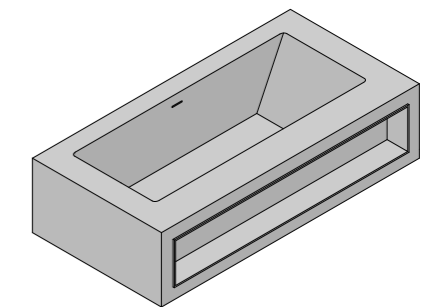

**SQUARE SHOWER + LED**

600 x 400 mm  
 24" x 16"

**WATERFALL  
 WATER ATOMIZER**

**BTONDO**

530 x 360 x H 420 mm  
 21" x 14" x H 17"

**MIAMI INCA + GRÈS + SINGLE LIBRARY**

2000 x 1000 x H 500 mm  
 79" x 39" x H 20"