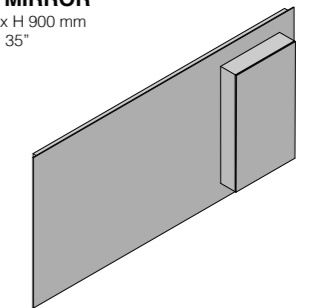

MIRR IN MIRROR

1800 x 143 x H 900 mm
71" x 6" x H 35"