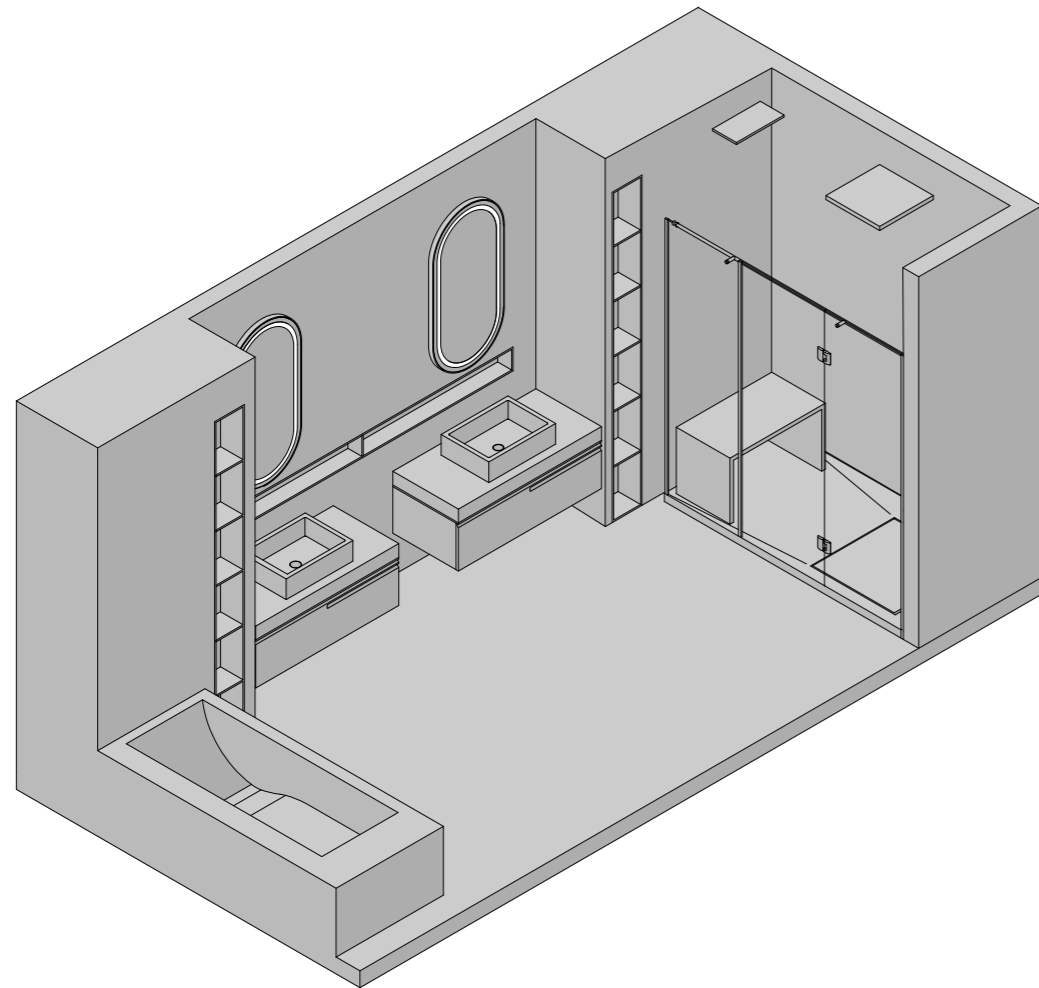

VASCA - BATHTUB  
**JADE INCA**

BOX DOCCIA PORTA BATTENTE - SHOWER CABIN WITH HINGED DOOR  
**BX.103 LITE**

PIATTO DOCCIA - SHOWER TRAY  
**TOLOMEO**

SOFFIONI - SHOWER TRAYS  
**MULTISHOWER**  
**SQUARE SHOWER**