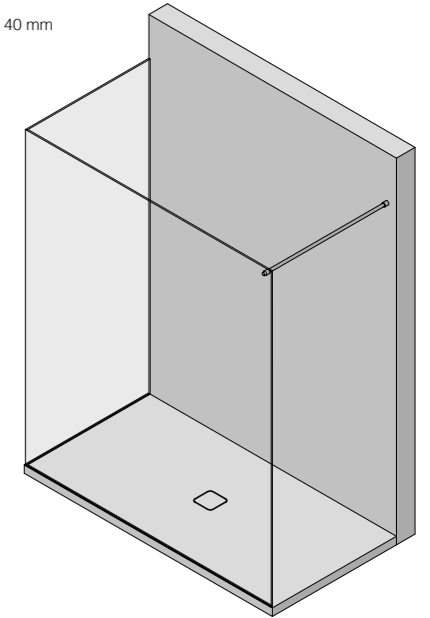

CONTAINER
900 x 80 x H 300 mm
35" x 3" x H 12"

"WALK IN" SHOWER : BX.502 LITE

MINIMUM
2000 x 1000 x H 40 mm
79" x 39" x H 2"