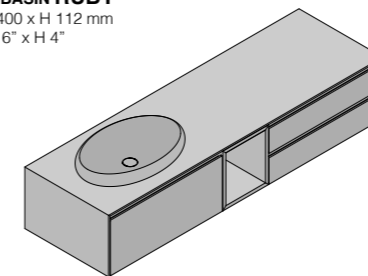

ACCESSORIO - ACCESSORY
LINE

LAVABO - WASHBASIN
DIAMOND TOWER

WASHBASIN RUBY

600 x 400 x H 112 mm
24" x 16" x H 4"