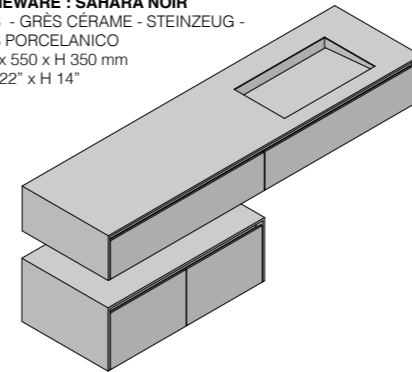

SPECCHIO - MIRROR
MOON LED

VASCA - BATHTUB
GRACE

VICTORIA
STONEWARE : SAHARA NOIR
GRÉS - GRÉS CÉRAME - STEINZEUG -
GRÉS PORCELANICO
2000 x 550 x H 250 mm
79" x 22" x H 10"

VICTORIA
STONEWARE : SAHARA NOIR
GRÉS - GRÉS CÉRAME - STEINZEUG -
GRÉS PORCELANICO
1000 x 550 x H 350 mm
39" x 22" x H 14"