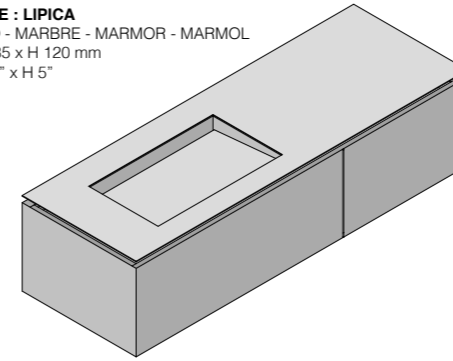

EVOLINE + LED
TABACCO OAK
ROVERE TABACCO - CHÊNE TABAC - TABAKBRAU-
NE EICHE - DURMAST TABACO
1600 x 550 x H 400 mm
63" x 22" x H 16"

WASHBASIN TECNO INCA
MARBLE : LIPICA
MARMO - MARBRE - MARMOR - MARMOL
600 x 335 x H 120 mm
24" x 13" x H 5"