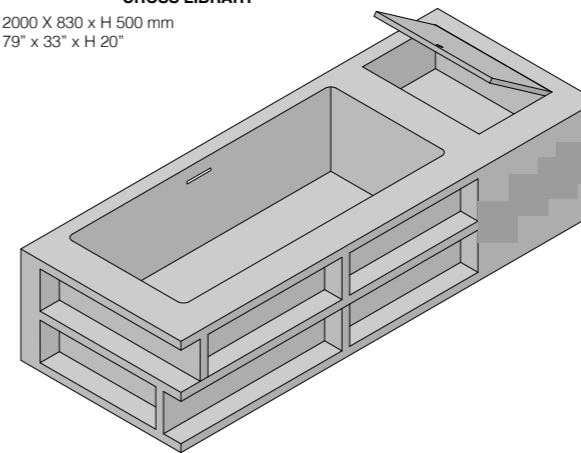

SANITARI - SANITARY WARE  
**WQUADRO**

ACCESSORIO - ACCESSORY  
**LINE**

**EVOLINE**  
**WENGÈ**  
 2000 X 550 x H 500 mm  
 79" x 22" x H 20"

**WASHBASIN AQUATICO**  
 540 x 340 x H 135 mm  
 21" x 13" x H 6"

**CRYSTAL + DOUBLE LIBRARY**  
**CROSS LIBRARY**  
 2000 X 830 x H 500 mm  
 79" x 33" x H 20"

**MIRR WOOD**  
 2000 X 40 x H 900 mm  
 79" x 2" x H 35"

**MIRR SLIM CIRCLE + FROSTED GLASS**  
 900 X 35 mm  
 35" x 1"