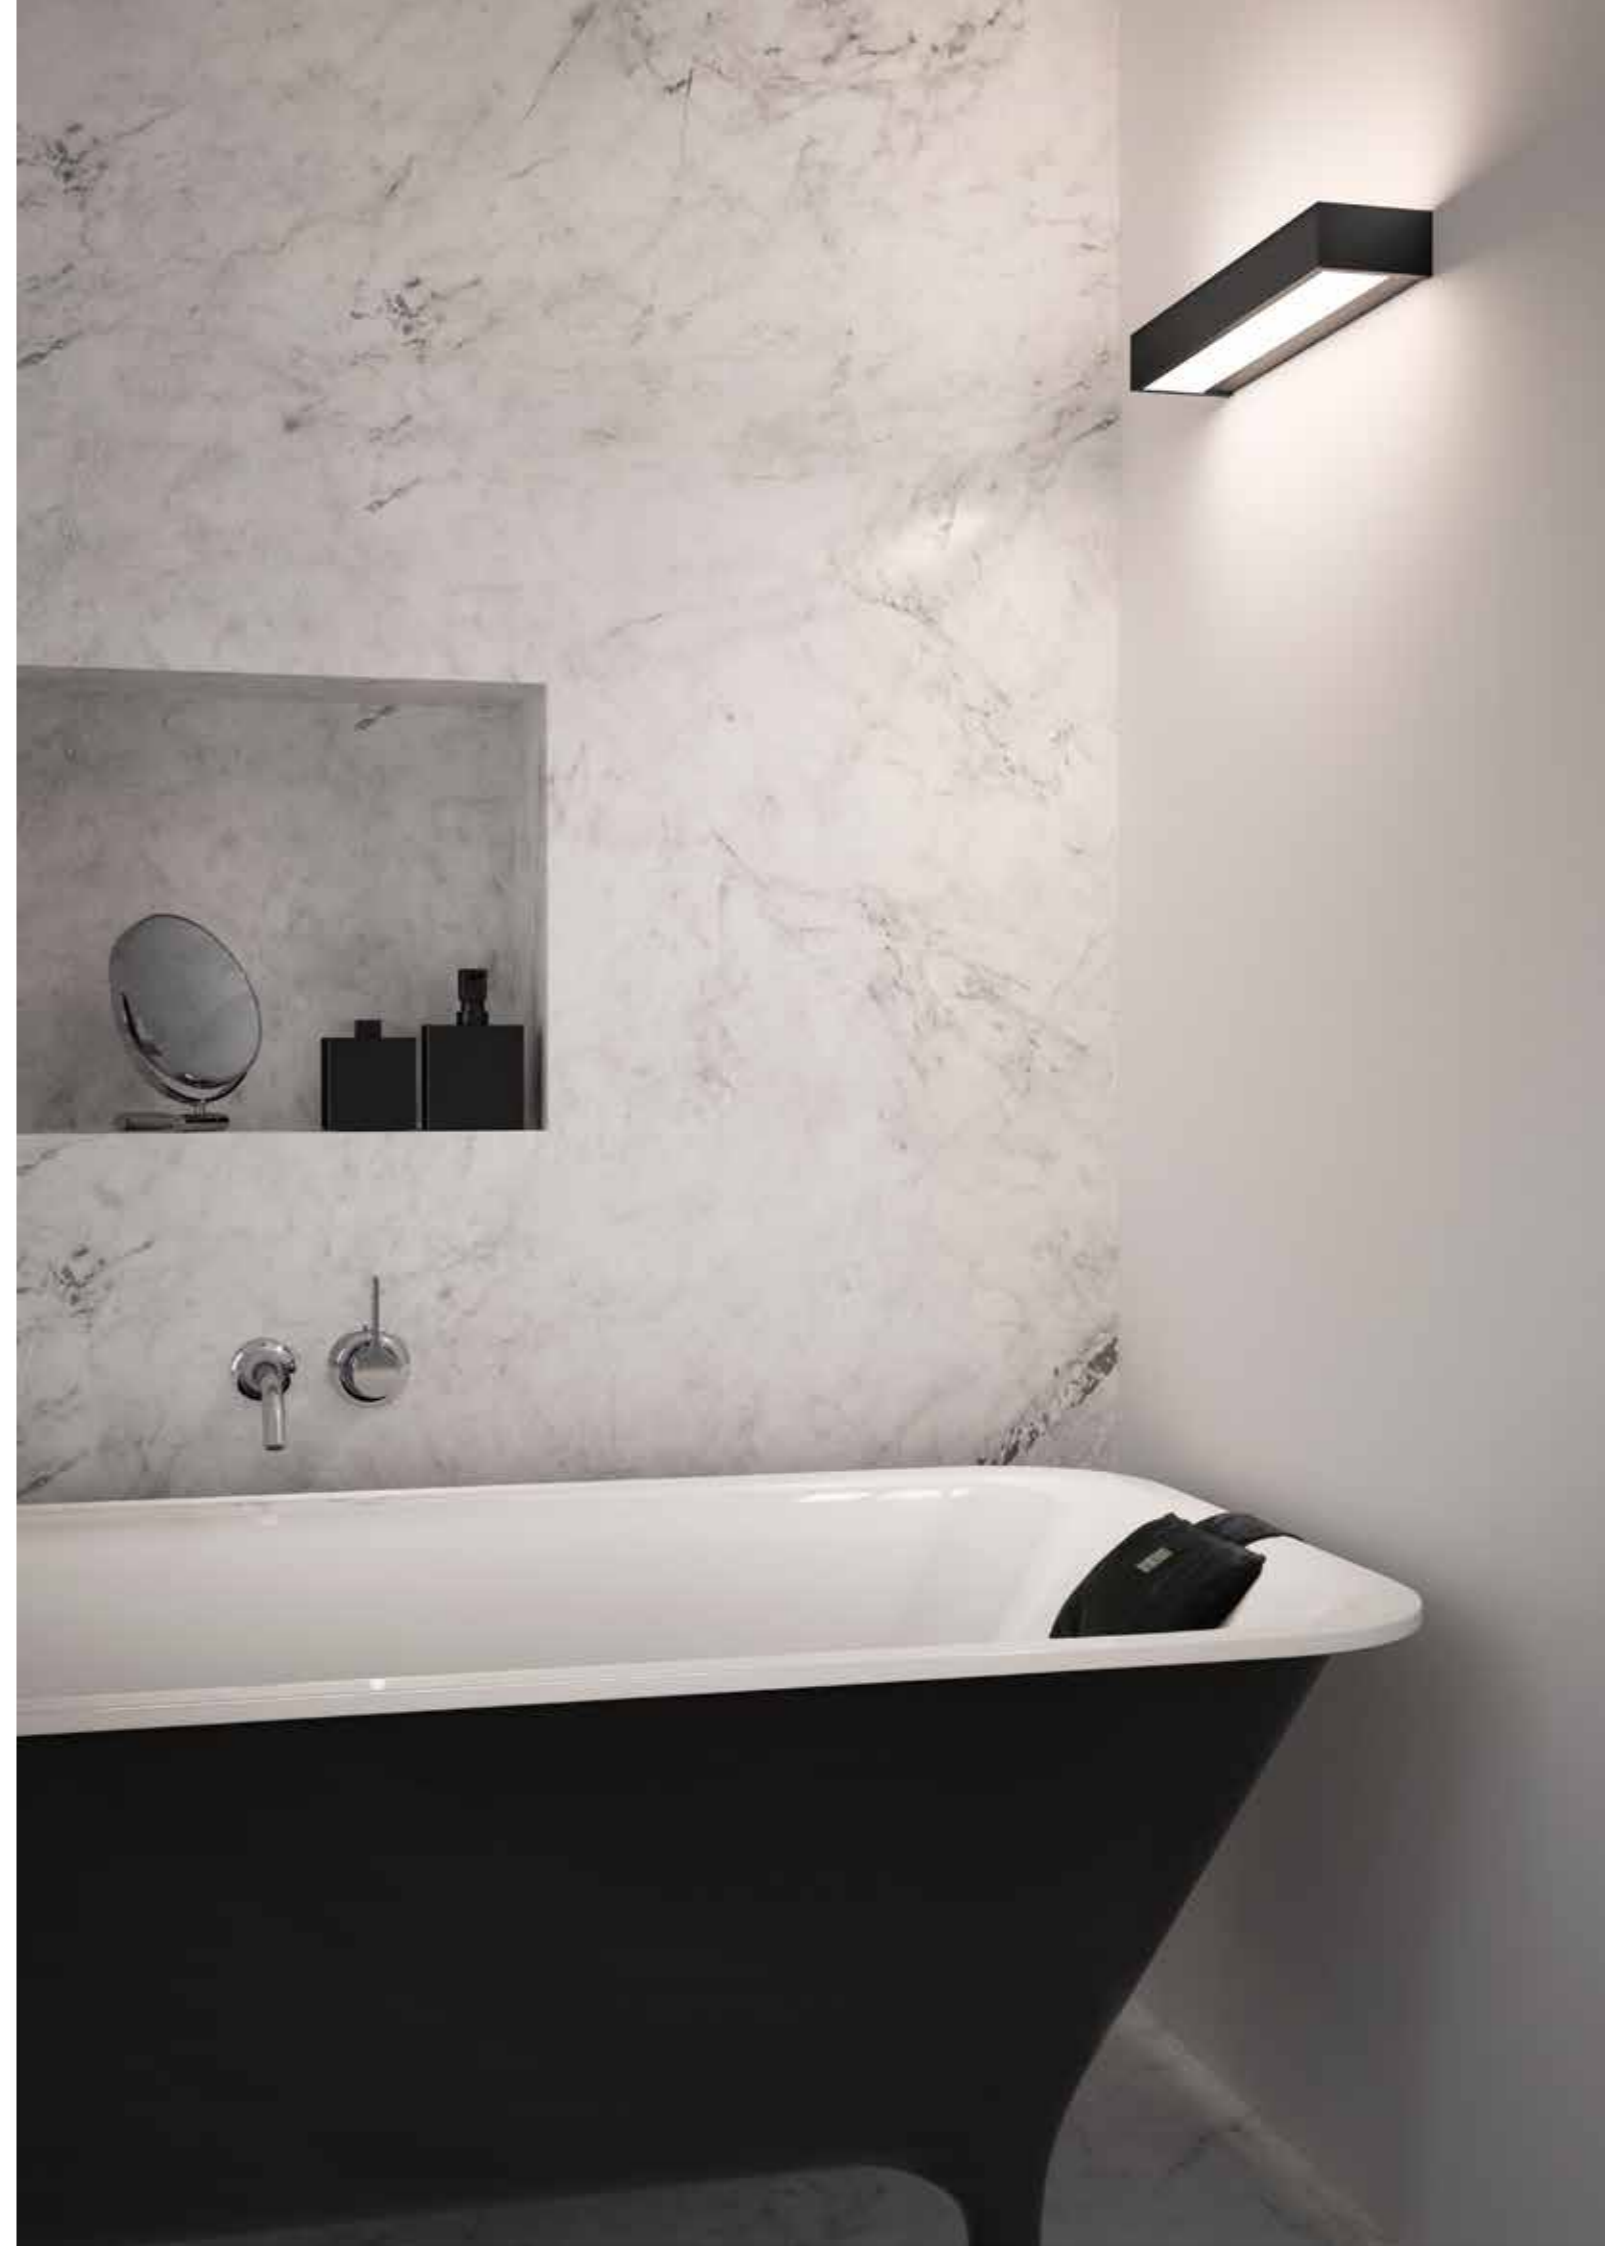

0333120 | 499.00 € | GOLD / GOLD (24 CARAT)

0333182 | 499.00 € | GOLD MATT / GOLD MATT (24 CARAT)

0333116 | 499.00 € | ROSÉGOLD PVD / ROSÉ GOLD PVD

0333150 | 418.00 € | WEISS MATT / WHITE MATT

0333160 | 418.00 € | SCHWARZ MATT / BLACK MATT

BOX 60 LED

5 X 60 X 10 CM

LED . 31,2W . 220-240V . 5304 LM . IP 44 . 33 KWH/1000H . 80000H

0333200 | 579.00 € | CHROM / CHROME

0333234 | 579.00 € | NICKEL SATINIERT / NICKEL SATIN

0333220 | 655.00 € | GOLD / GOLD (24 CARAT)

0333282 | 655.00 € | GOLD MATT / GOLD MATT (24 CARAT)

0333216 | 655.00 € | ROSÉGOLD PVD / ROSÉ GOLD PVD

0333250 | 536.00 € | WEISS MATT / WHITE MATT

0333260 | 536.00 € | SCHWARZ MATT / BLACK MATT

BOX 80 LED

5 X 80 X 10 CM

LED . 41,2W . 220-240V . 6200 LM . IP 44 . 45 KWH/1000H . 50000H

0332800 | 745.00 € | CHROM / CHROME

0332834 | 745.00 € | NICKEL SATINIERT / NICKEL SATIN

0332850 | 663.00 € | WEISS MATT / WHITE MATT

0332860 | 663.00 € | SCHWARZ MATT / BLACK MATT

BOX 120 LED

5 X 120 X 10 CM

LED . 62,4W . 220-240V . 10680 LM . IP 44 . 69 KWH/1000H . 80000H

0333300 | 1.125.00 € | CHROM / CHROME

0333334 | 1.125.00 € | NICKEL SATINIERT / NICKEL SATIN

0333350 | 1.025.00 € | WEISS MATT / WHITE MATT

0333360 | 1.025.00 € | SCHWARZ MATT / BLACK MATT

BOX 150 LED

5 X 150 X 10 CM

LED . 78W . 220-240V . 13260 LM . IP 44 . 86 KWH/1000H . 80000H

0333400 | 1.679.00 € | CHROM / CHROME

0333434 | 1.679.00 € | NICKEL SATINIERT / NICKEL SATIN

0333450 | 1.298.00 € | WEISS MATT / WHITE MATT

0333460 | 1.298.00 € | SCHWARZ MATT / BLACK MATT