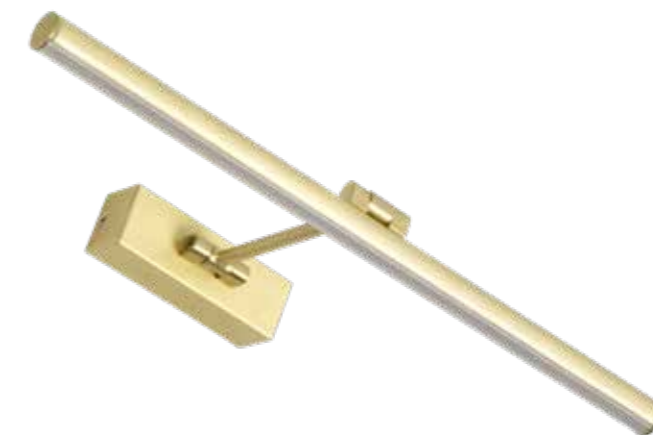

DIM ECO 45 LED

LED WANDLEUCHTE / LED WALL LIGHT

45 X (→ 22,5) CM MAX . SOCKEL / BASE 4,5 X 12,5 X 3,5 CM
LED . 12W . 220-240V . 3000K . 750 LM . IP 44 . 13 KWH/1000H . 25000H
SCHWENKBAR / SWIVELLING

0334300 | 129.00 € | CHROM / CHROME

0334382 | 133.00 € | GOLD MATT / GOLD MATT

0334360 | 116.00 € | SCHWARZ MATT / BLACK MATT