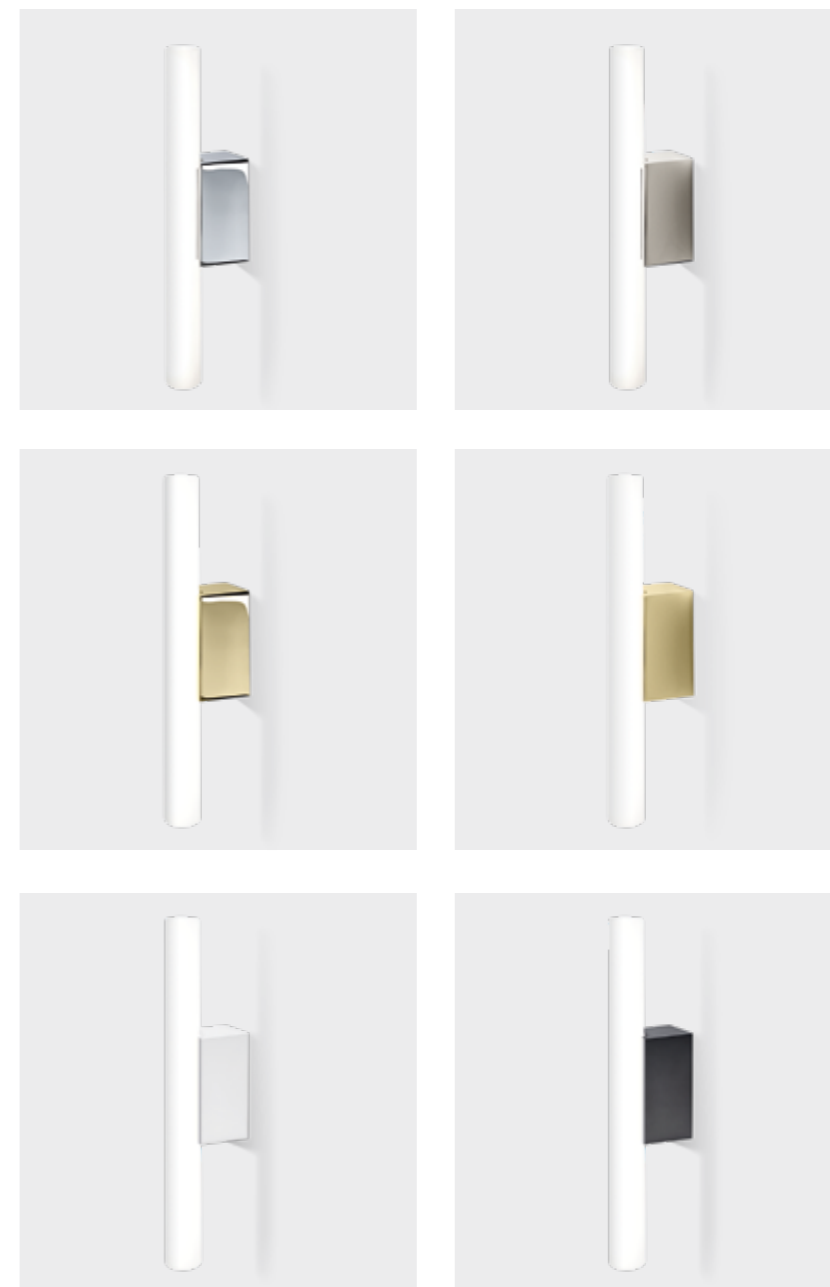

OMEGA

LED WANDLEUCHE / LED WALL LIGHT

LED SPIEGELAUFSLEUCHE / LED CLIP-ON MIRROR LIGHT

OMEGA 1

LED SPIEGELKLEMMLEUCHE / LED CLIP-ON MIRROR LIGHT

SPIEGELSTÄRKE MAX 6 MM / MIRROR THICKNESS MAX 6 MM

SOCKEL / BASE 9 X 4,5 X 5 CM