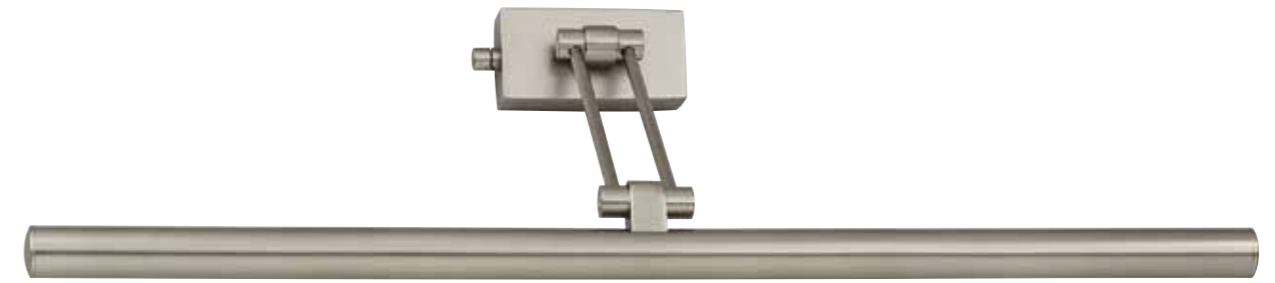

DIM

SPIEGEL- UND BILDERLEUCHTE / MIRROR AND PICTURE LIGHT

MIT SCHALTER UND DIMMER / WITH SWITCH AND DIMMER
SCHWENKBAR / SWIVELLING

DIM 20

20 X (→ 24) CM MAX . SOCKEL / BASE 5 X 10 X 2,5 CM

1X G9 . 40W MAX . 220-240V . IP 20

| SEITE / PAGE 85 |

0317500 | 445.00 € | CHROM / CHROME

0317503 | 445.00 € | NICKEL SATINIERT / NICKEL SATIN

0317520 | 525.00 € | GOLD / GOLD

DIM 40

40 X (→ 24) CM MAX . SOCKEL / BASE 5 X 10 X 2,5 CM

2X G9 . 40W MAX . 220-240V . IP 20

| SEITE / PAGE 85 |

0317600 | 468.00 € | CHROM / CHROME

0317603 | 468.00 € | NICKEL SATINIERT / NICKEL SATIN

0317620 | 546.00 € | GOLD / GOLD

DIM 60

60 X (→ 24) CM MAX . SOCKEL / BASE 5 X 10 X 2,5 CM

2X G9 . 40W MAX . 220-240V . IP 20

| SEITE / PAGE 85 |

0317700 | 516.00 € | CHROM / CHROME

0317703 | 516.00 € | NICKEL SATINIERT / NICKEL SATIN

0317720 | 599.00 € | GOLD / GOLD