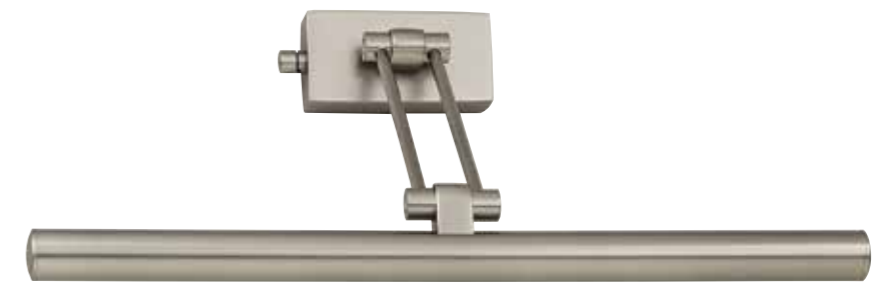

DIM

SPIEGEL- UND BILDERLEUCHTE / MIRROR AND PICTURE LIGHT

MIT SCHALTER UND DIMMER / WITH SWITCH AND DIMMER
SCHWENKBAR / SWIVELLING

DIM 20

20 X (→ 24) CM MAX . SOCKEL / BASE 5 X 10 X 2,5 CM

1X G9 . 40W MAX . 220-240V . IP 20

| SEITE / PAGE 85 |

0317500 | 445.00 € | CHROM / CHROME

0317503 | 445.00 € | NICKEL SATINIERT / NICKEL SATIN

0317520 | 525.00 € | GOLD / GOLD

DIM 40

40 X (→ 24) CM MAX . SOCKEL / BASE 5 X 10 X 2,5 CM

2X G9 . 40W MAX . 220-240V . IP 20

| SEITE / PAGE 85 |

0317600 | 468.00 € | CHROM / CHROME

0317603 | 468.00 € | NICKEL SATINIERT / NICKEL SATIN

0317620 | 546.00 € | GOLD / GOLD

DIM 60

60 X (→ 24) CM MAX . SOCKEL / BASE 5 X 10 X 2,5 CM

2X G9 . 40W MAX . 220-240V . IP 20

| SEITE / PAGE 85 |

0317700 | 516.00 € | CHROM / CHROME

0317703 | 516.00 € | NICKEL SATINIERT / NICKEL SATIN

0317720 | 599.00 € | GOLD / GOLD