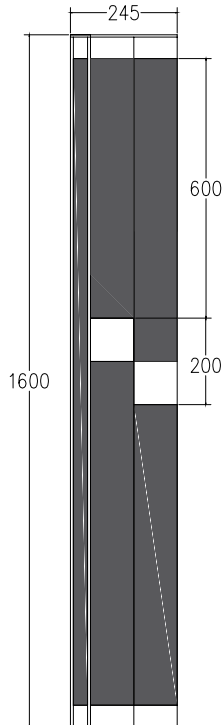

# SERE NO

631

Consolle in ottone riscaldata elettricamente.  
Le dimensioni possono essere modificate in  
base alle esigenze del cliente. Disponibile in  
oltre 20 finiture.

Electrically heated brass console. The size  
can be changed according to the customer's  
needs. Available in over 20 finishes.

La struttura è pensata anche per accogliere  
il ripiano (top) su cui appoggiare il lavabo.

The structure is also designed to  
accommodate the shelf (top) on which  
to place the washbasin.

SCAN temperatura  
Temperature SCAN

The towel warmer needs only one electrical connection point to heat the entire structure. This allows you to avoid masonry work and have a modern design product in the bathroom. The material used, as always, is brass and therefore this model is also available in over 20 finishes.

# NEW GENERATION RATON 21

LINEE

LINEE due mensole / two shelves

CORNER esterno / external

CORNER interno / internal

MARGAROLI srl

Sede legale e stabilimento: Via per Arona, 29 - 28024 Gozzano (NO) Italy  
Uffici e stabilimento: Via Barro 64/66 (Zona Ind.) - 28045 Invorio (NO) Italy