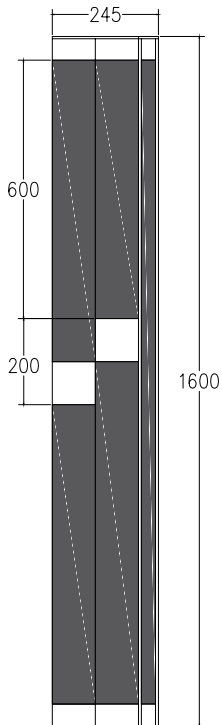

# SERE NO

631

Consolle in ottone riscaldata elettricamente.  
Le dimensioni possono essere modificate in  
base alle esigenze del cliente. Disponibile in  
oltre 20 finiture.

Electrically heated brass console. The size  
can be changed according to the customer's  
needs. Available in over 20 finishes.

La struttura è pensata anche per accogliere  
il ripiano (top) su cui appoggiare il lavabo.

The structure is also designed to  
accommodate the shelf (top) on which  
to place the washbasin.

SCAN temperatura  
Temperature SCAN

The towel warmer needs only one electrical connection point to heat the entire structure. This allows you to avoid masonry work and have a modern design product in the bathroom. The material used, as always, is brass and therefore this model is also available in over 20 finishes.

# NEW GENERATION RATON 21

LINEE

LINEE due mensole / two shelves

CORNER esterno / external

CORNER interno / internal

MARGAROLI srl

Sede legale e stabilimento: Via per Arona, 29 - 28024 Gozzano (NO) Italy  
Uffici e stabilimento: Via Barro 64/66 (Zona Ind.) - 28045 Invorio (NO) Italy