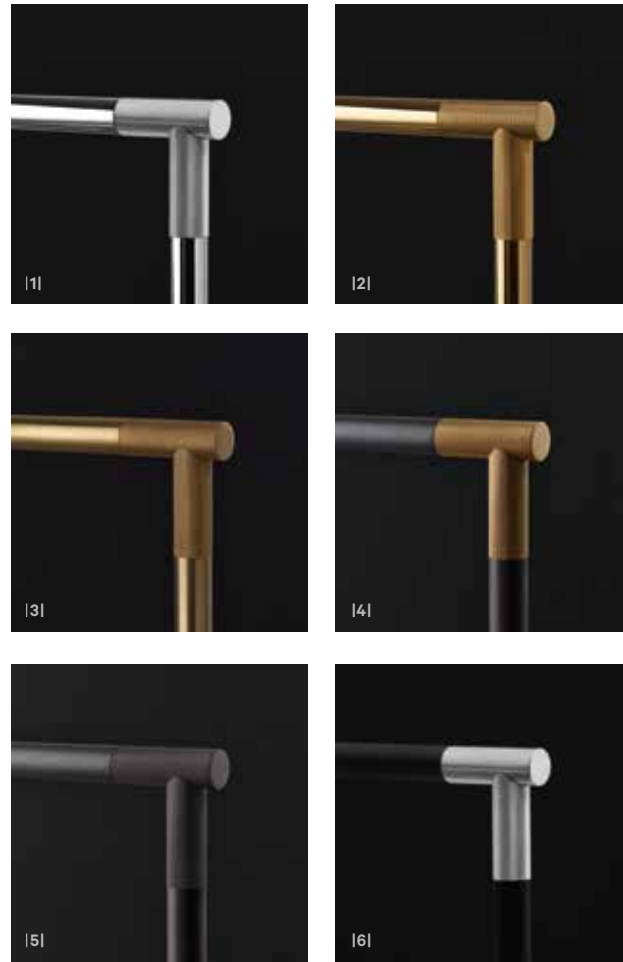

- 11 CHROM & CHROM / CHROME & CHROME
- 12 GOLD & GOLD / GOLD & GOLD (24 CARAT)
- 13 GOLD MATT & GOLD MATT / GOLD MATT & GOLD MATT (24 CARAT)
- 14 DARK METAL MATT & GOLD MATT (24 CARAT)
- 15 DARK METAL MATT & DARK METAL MATT (CLUB HT)
- 16 SCHWARZ MATT & CHROM / BLACK MATT & CHROME
- 17 SCHWARZ MATT & SCHWARZ MATT / BLACK MATT & BLACK MATT