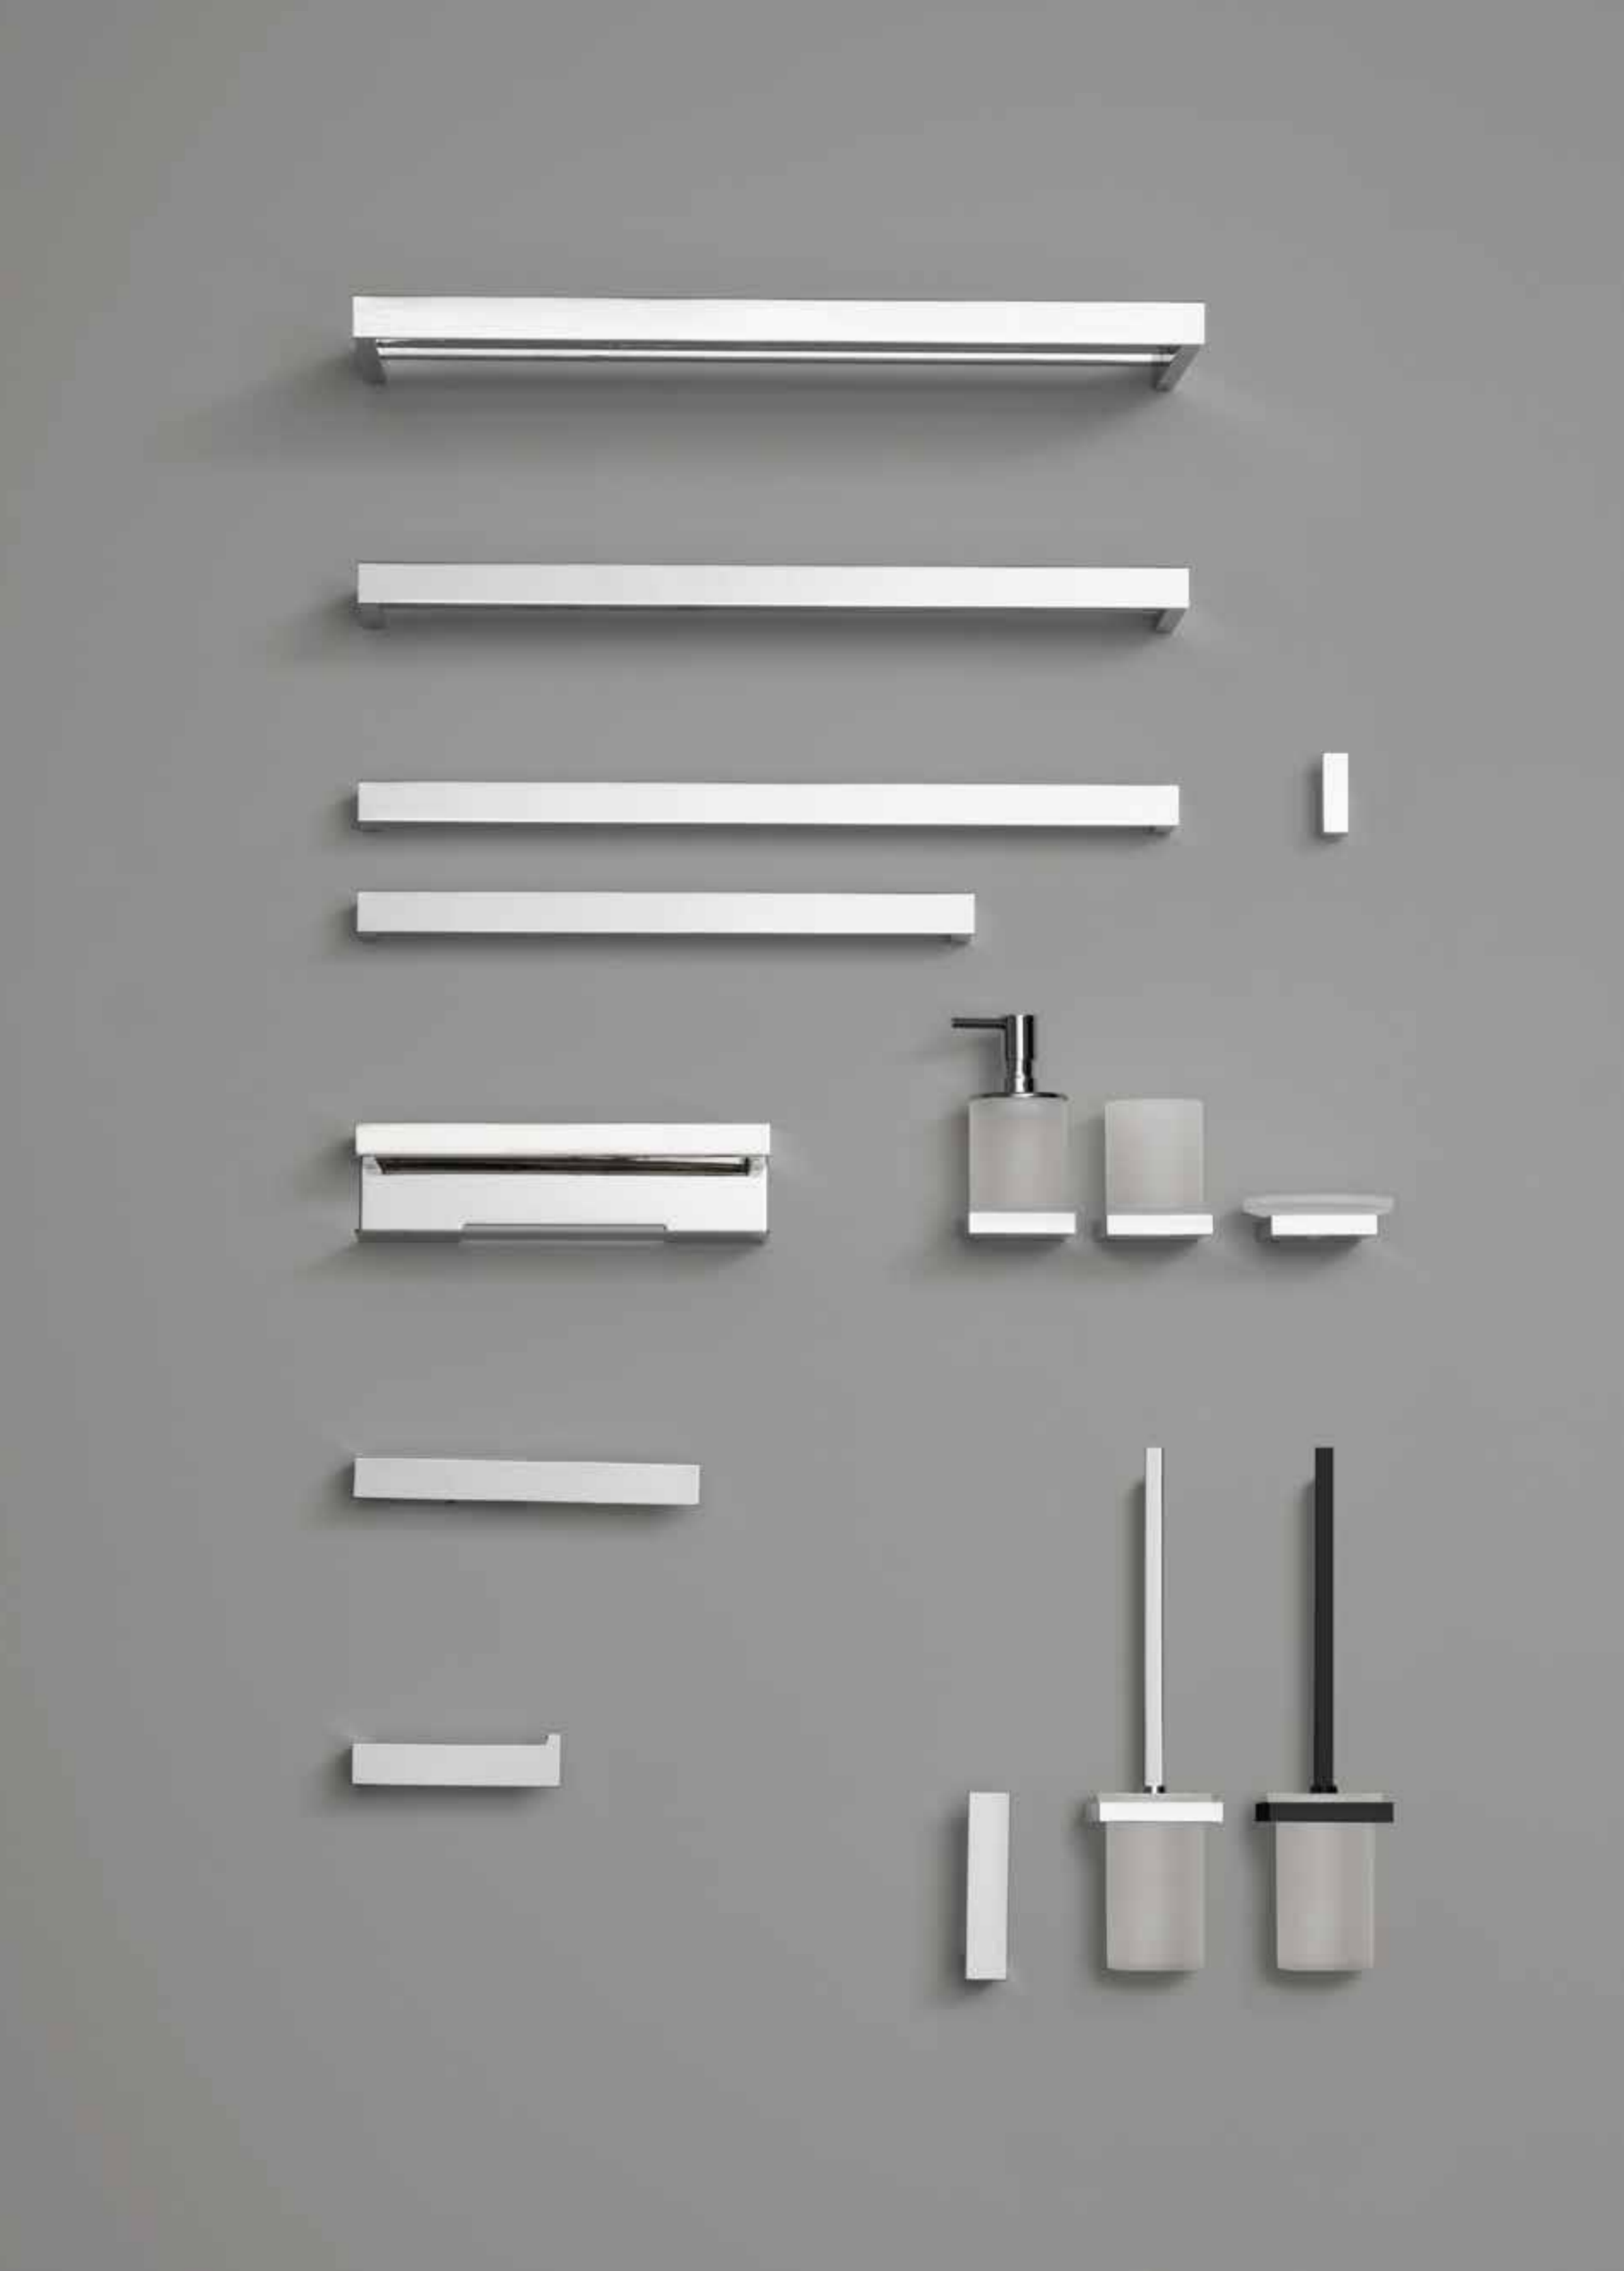

CHROM / CHROME
EDELSTAHL MATT PVD / STAINLESS STEEL MATT PVD
SCHWARZ MATT / BLACK MATT