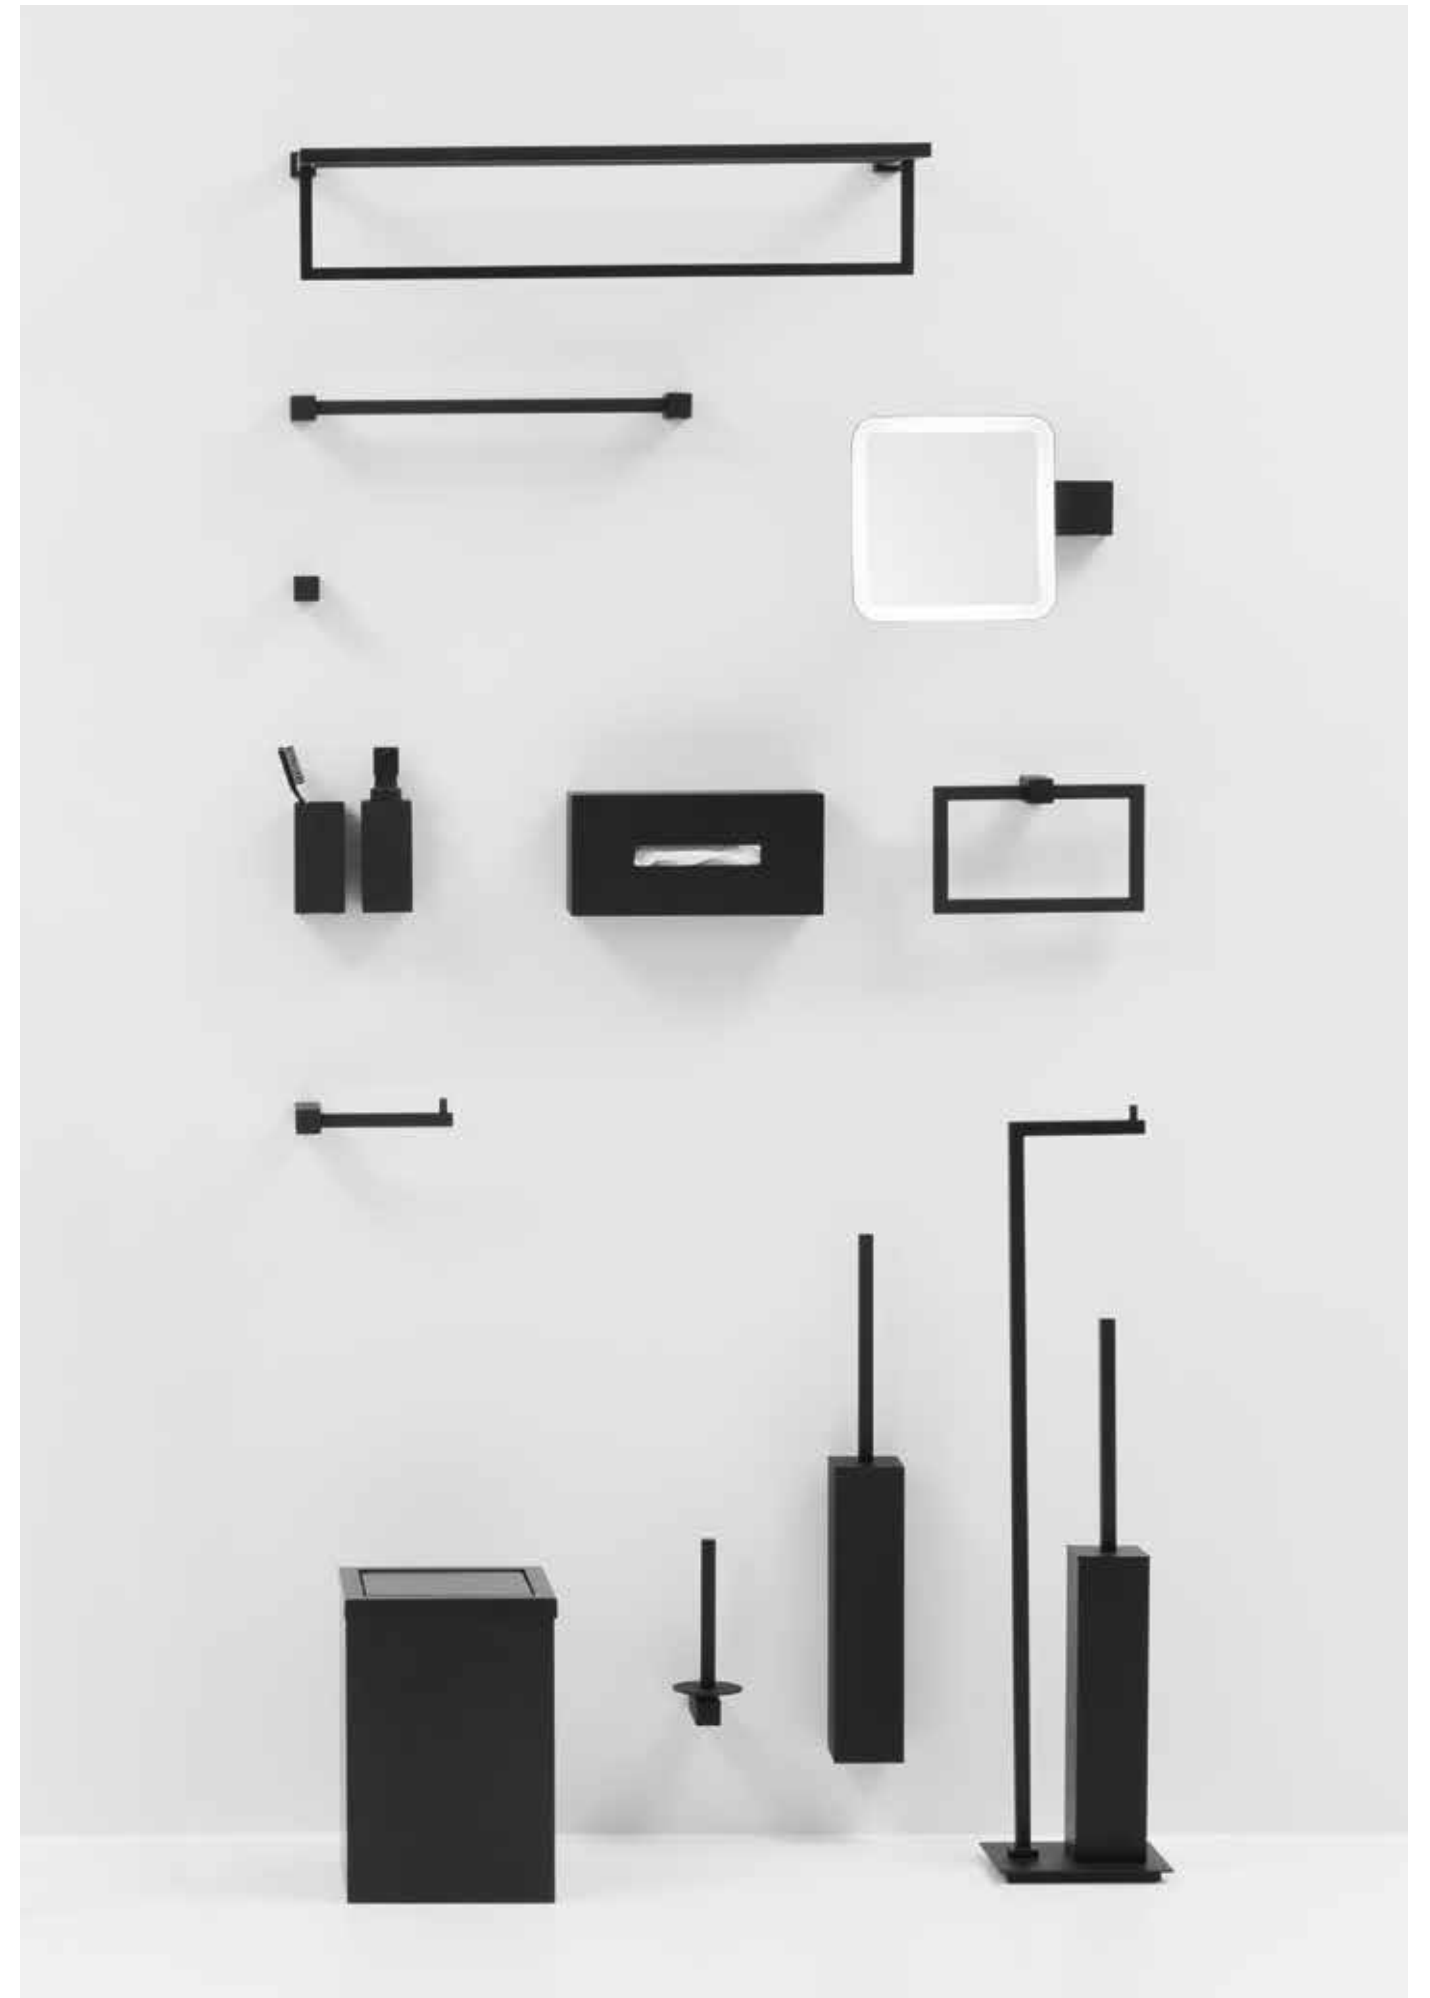

CORNER
KOLLEKTION / COLLECTION