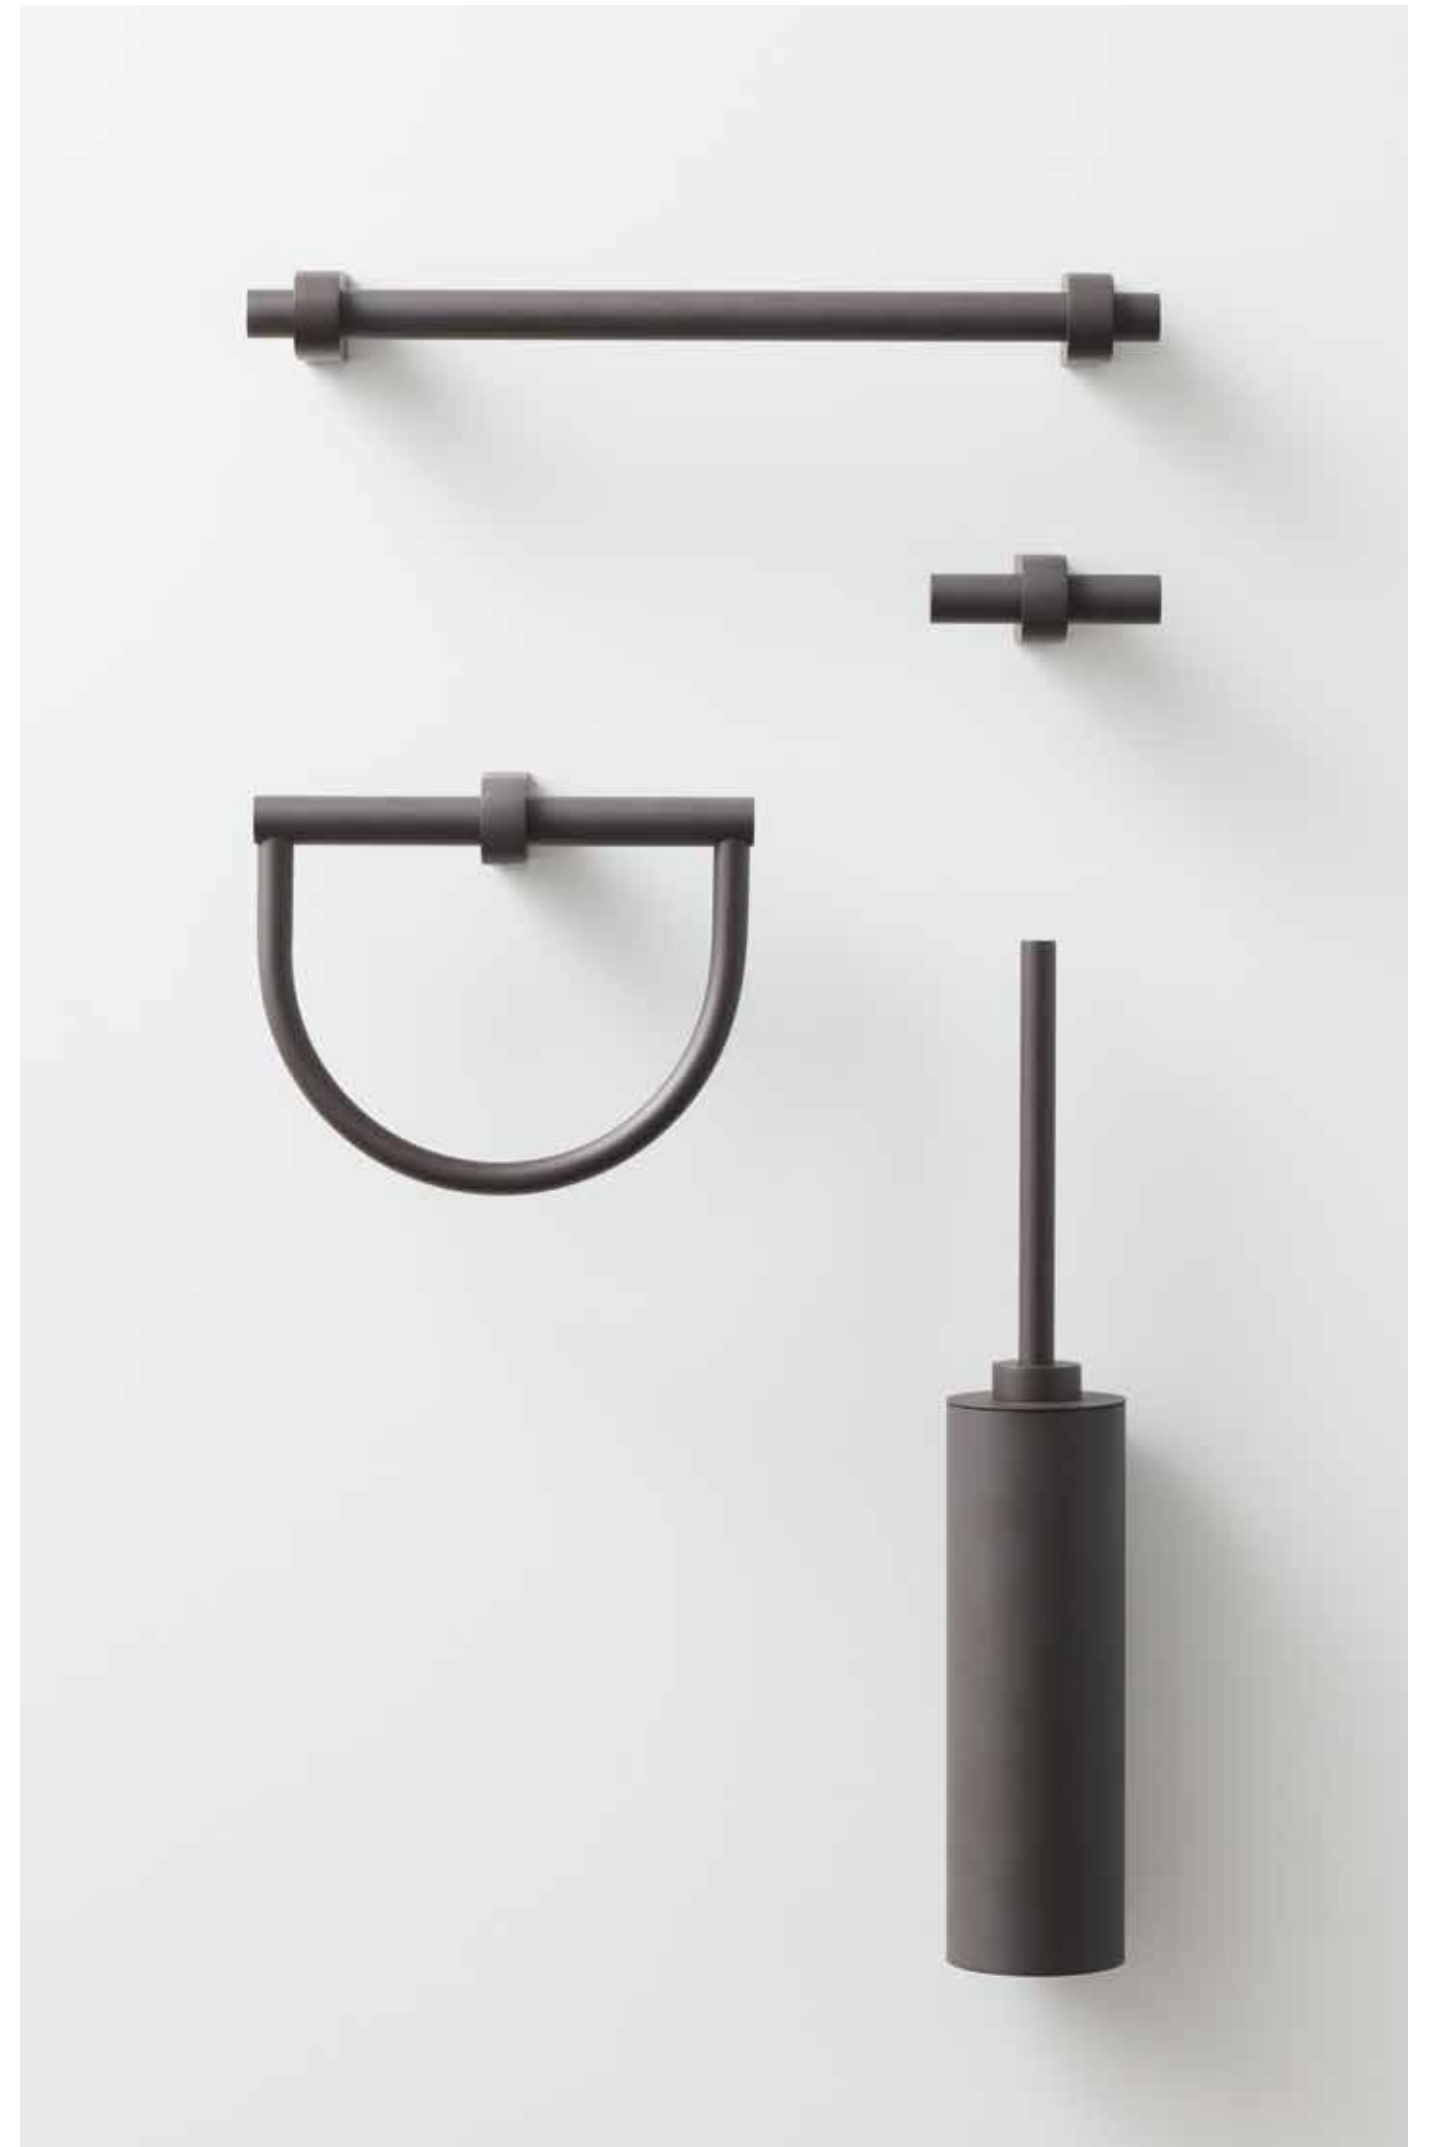

CENTURY HTE

HANDTUCHHALTER / TOWEL HOLDER

CENTURY HTE 80

4 X 80 X 8,5 CM

CHROM / CHROME | 0585200

GOLD / GOLD (24 CARAT) | 0585220

GOLD MATT / GOLD MATT (24 CARAT) | 0585282

DARK METAL MATT | 0585266