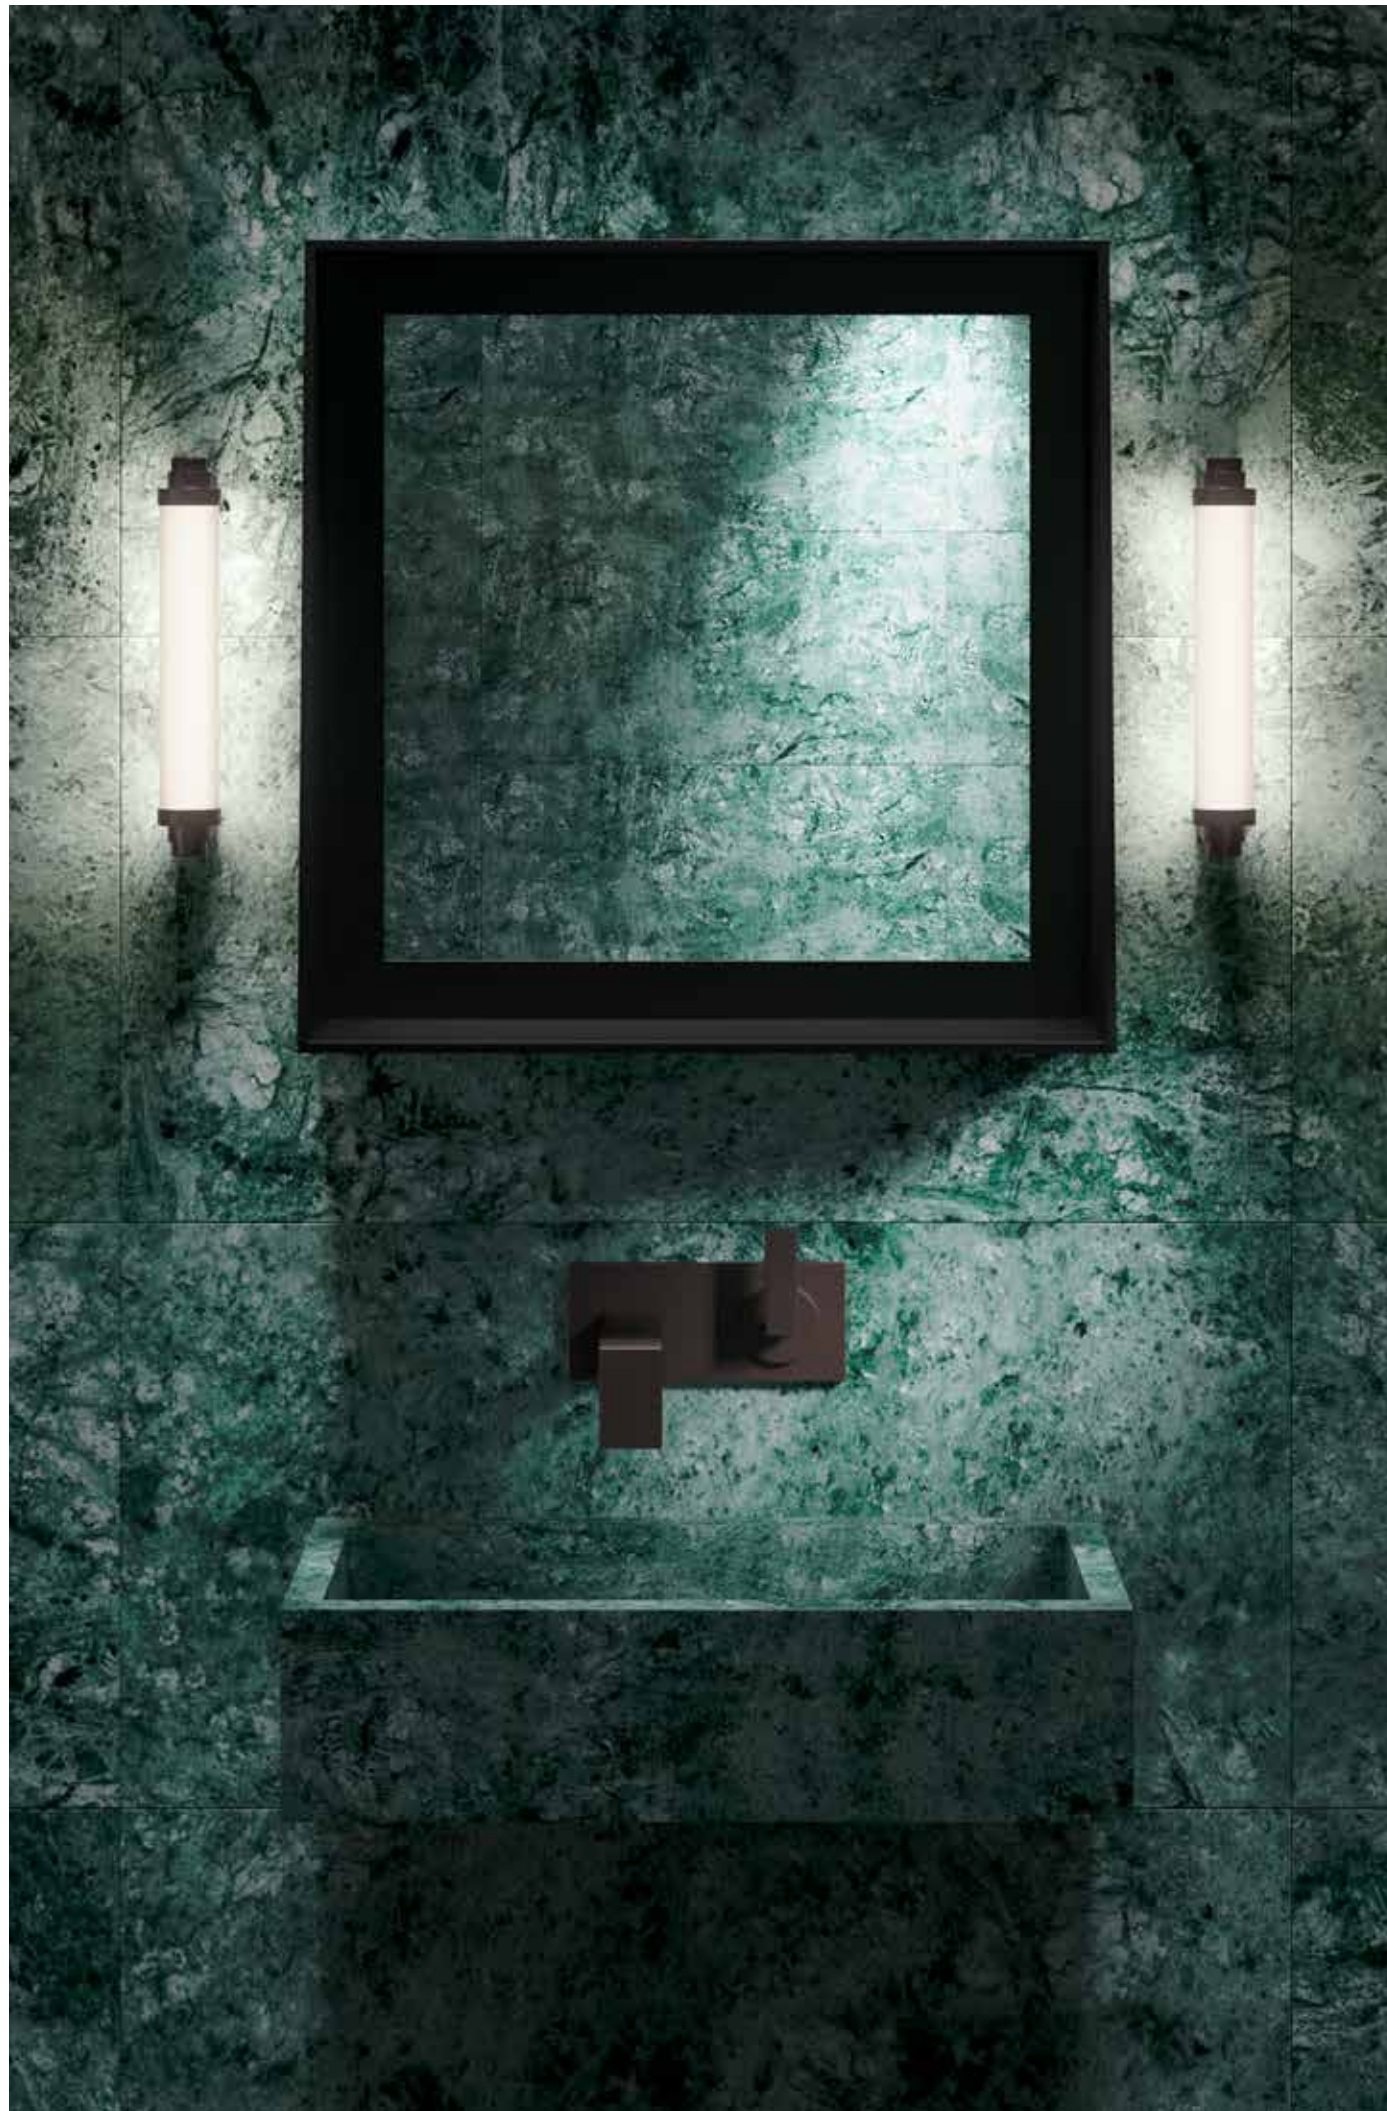

VIENNA LED WANDLEUCHE / LED WALL LIGHT | PRODUCTS BY FUNCTIONS SEITE / PAGE 53 |