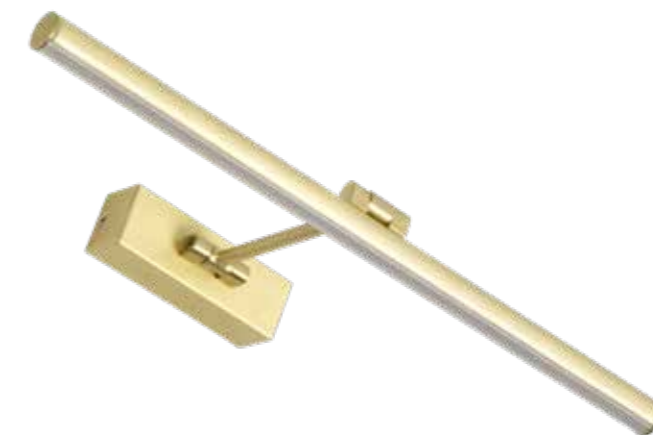

DIM ECO 45 LED

LED WANDLEUCHTE / LED WALL LIGHT

45 X (→22,5) CM MAX . SOCKEL / BASE 4,5 X 12,5 X 3,5 CM

LED . 12W . 220-240V . 3000K . 750 LM . IP 44 . 13 KWH/1000H . 25000H
SCHWENKBAR / SWIVELLING

0334300 | CHROM / CHROME

0334382 | GOLD MATT / GOLD MATT

0334360 | SCHWARZ MATT / BLACK MATT