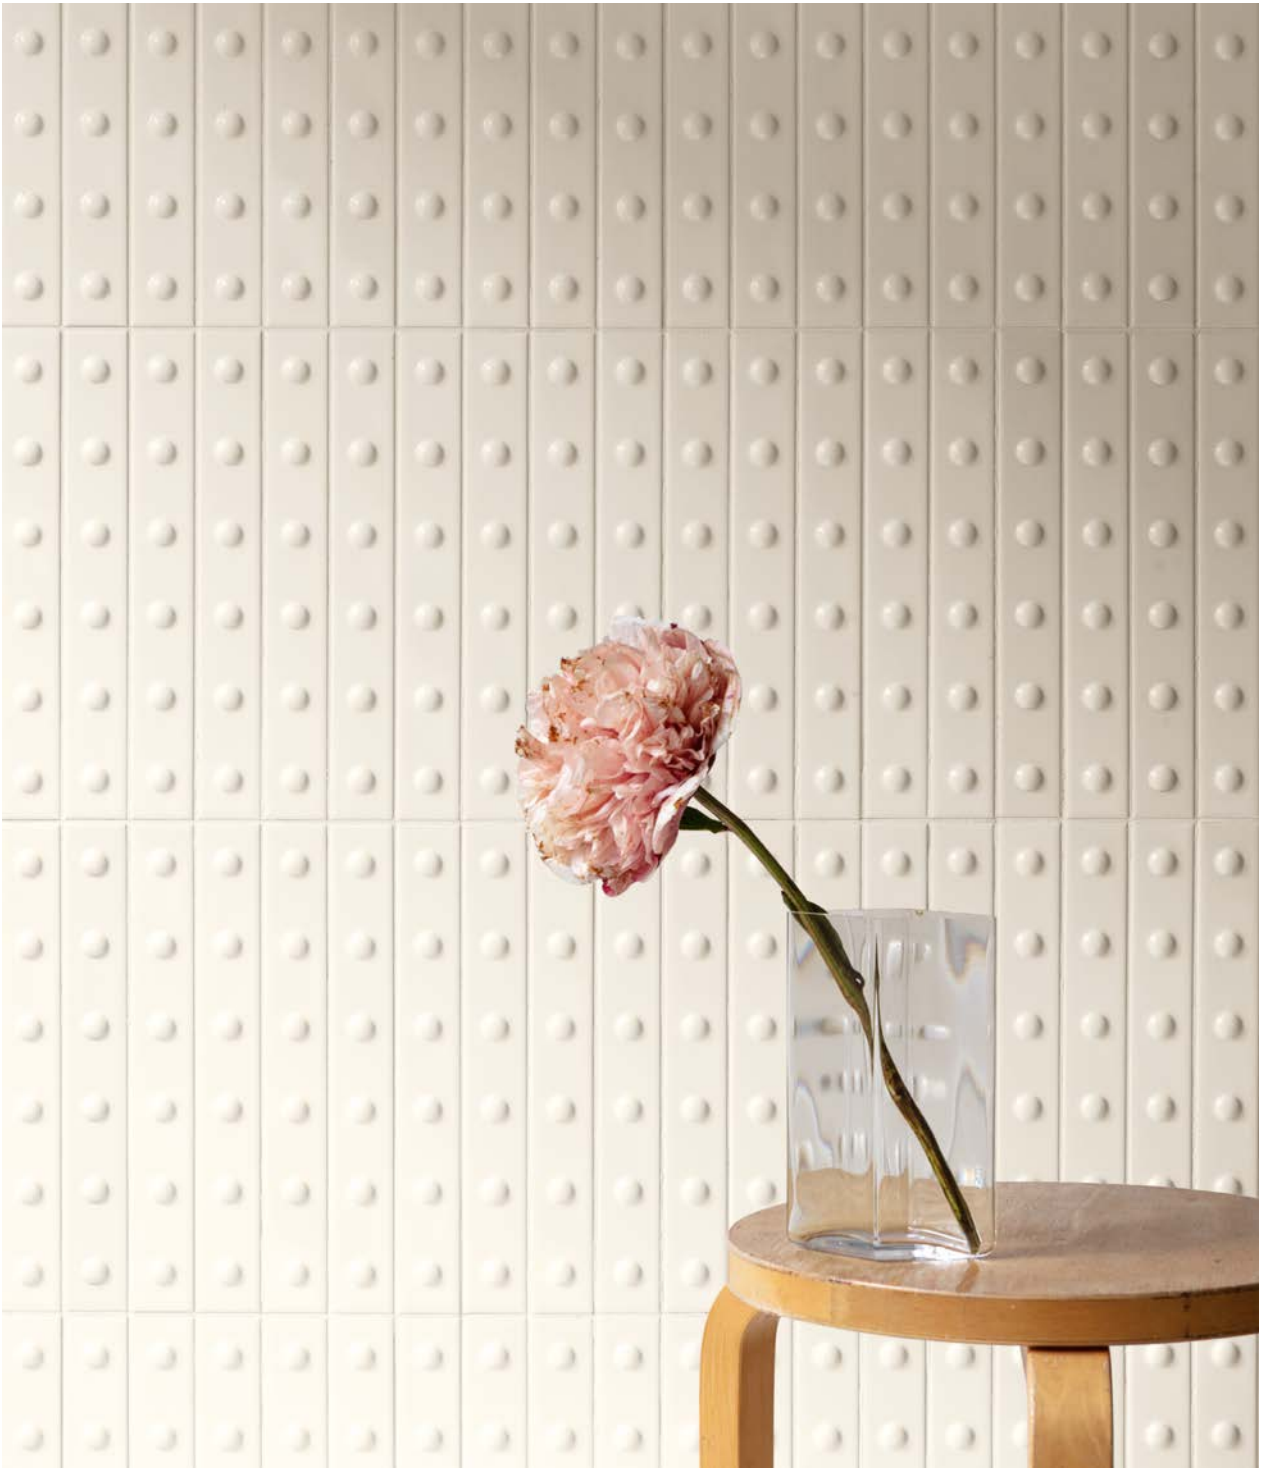

Punto

Punto Up Matt White.

Wall: Punto Up Glossy Rose. Floor: Pico Down Natural Satin.

Punto Up Glossy Brun.

Wall: Punto Down Matt White. Floor: Pico Down Natural Argile.

Design by Ronan & Erwan Bouroullec
Photography by Studio Bouroullec, Delfino Sisto Legnani