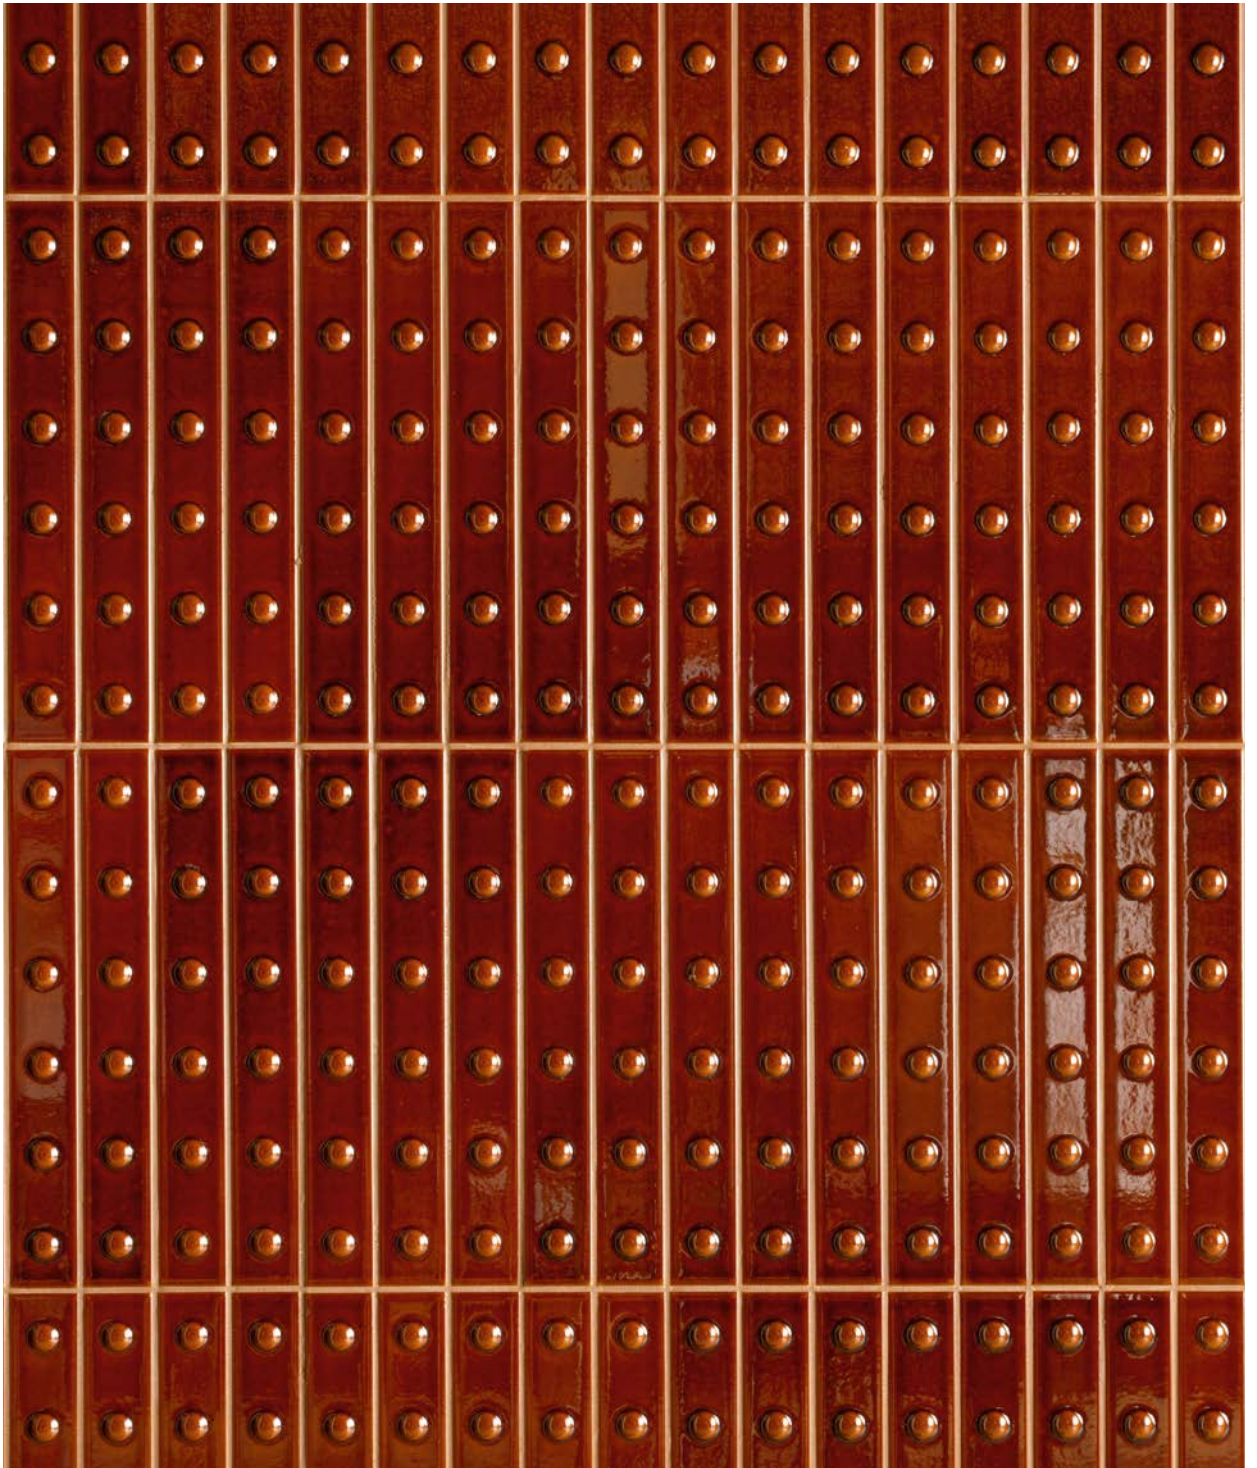

Punto

Punto Up Matt White.

Wall: Punto Up Glossy Rose. Floor: Pico Down Natural Satin.

Punto Up Glossy Brun.

Wall: Punto Down Matt White. Floor: Pico Down Natural Argile.

Design by Ronan & Erwan Bouroullec
Photography by Studio Bouroullec, Delfino Sisto Legnani