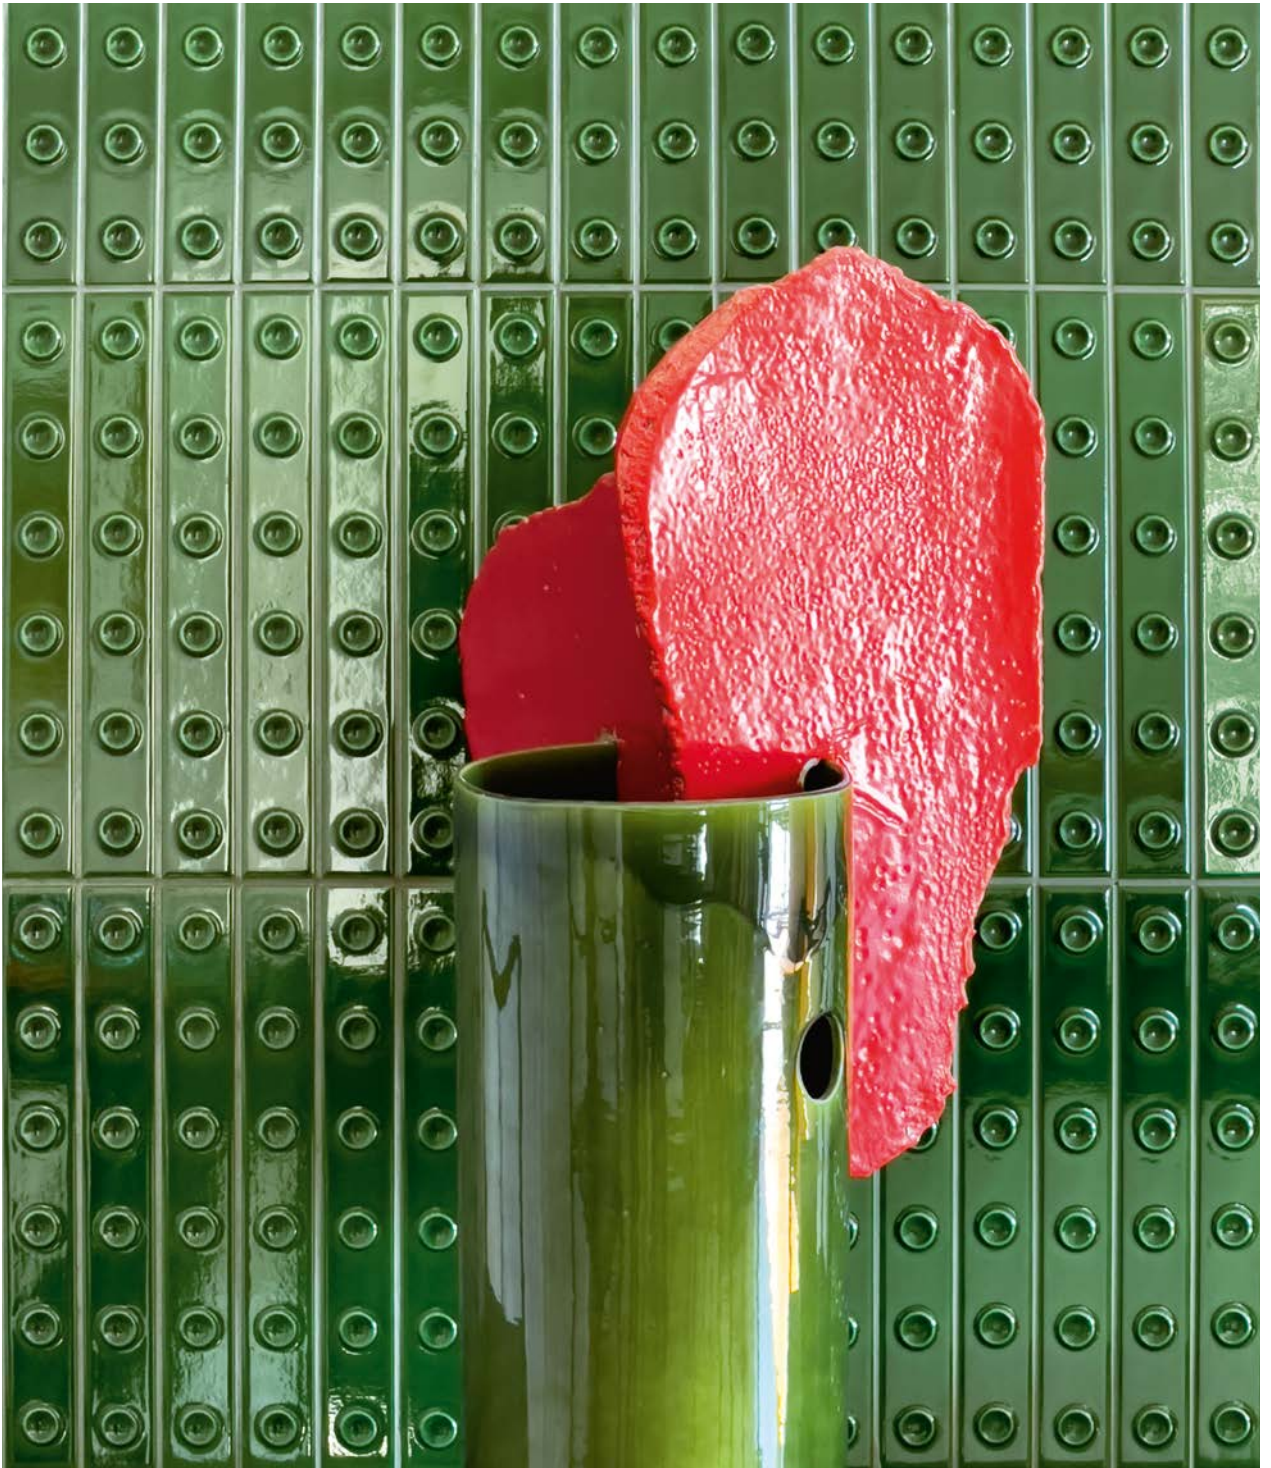

Punto

Punto Up Matt White.

Wall: Punto Up Glossy Rose. Floor: Pico Down Natural Satin.

Punto Up Glossy Brun.

Wall: Punto Down Matt White. Floor: Pico Down Natural Argile.

Design by Ronan & Erwan Bouroullec
Photography by Studio Bouroullec, Delfino Sisto Legnani