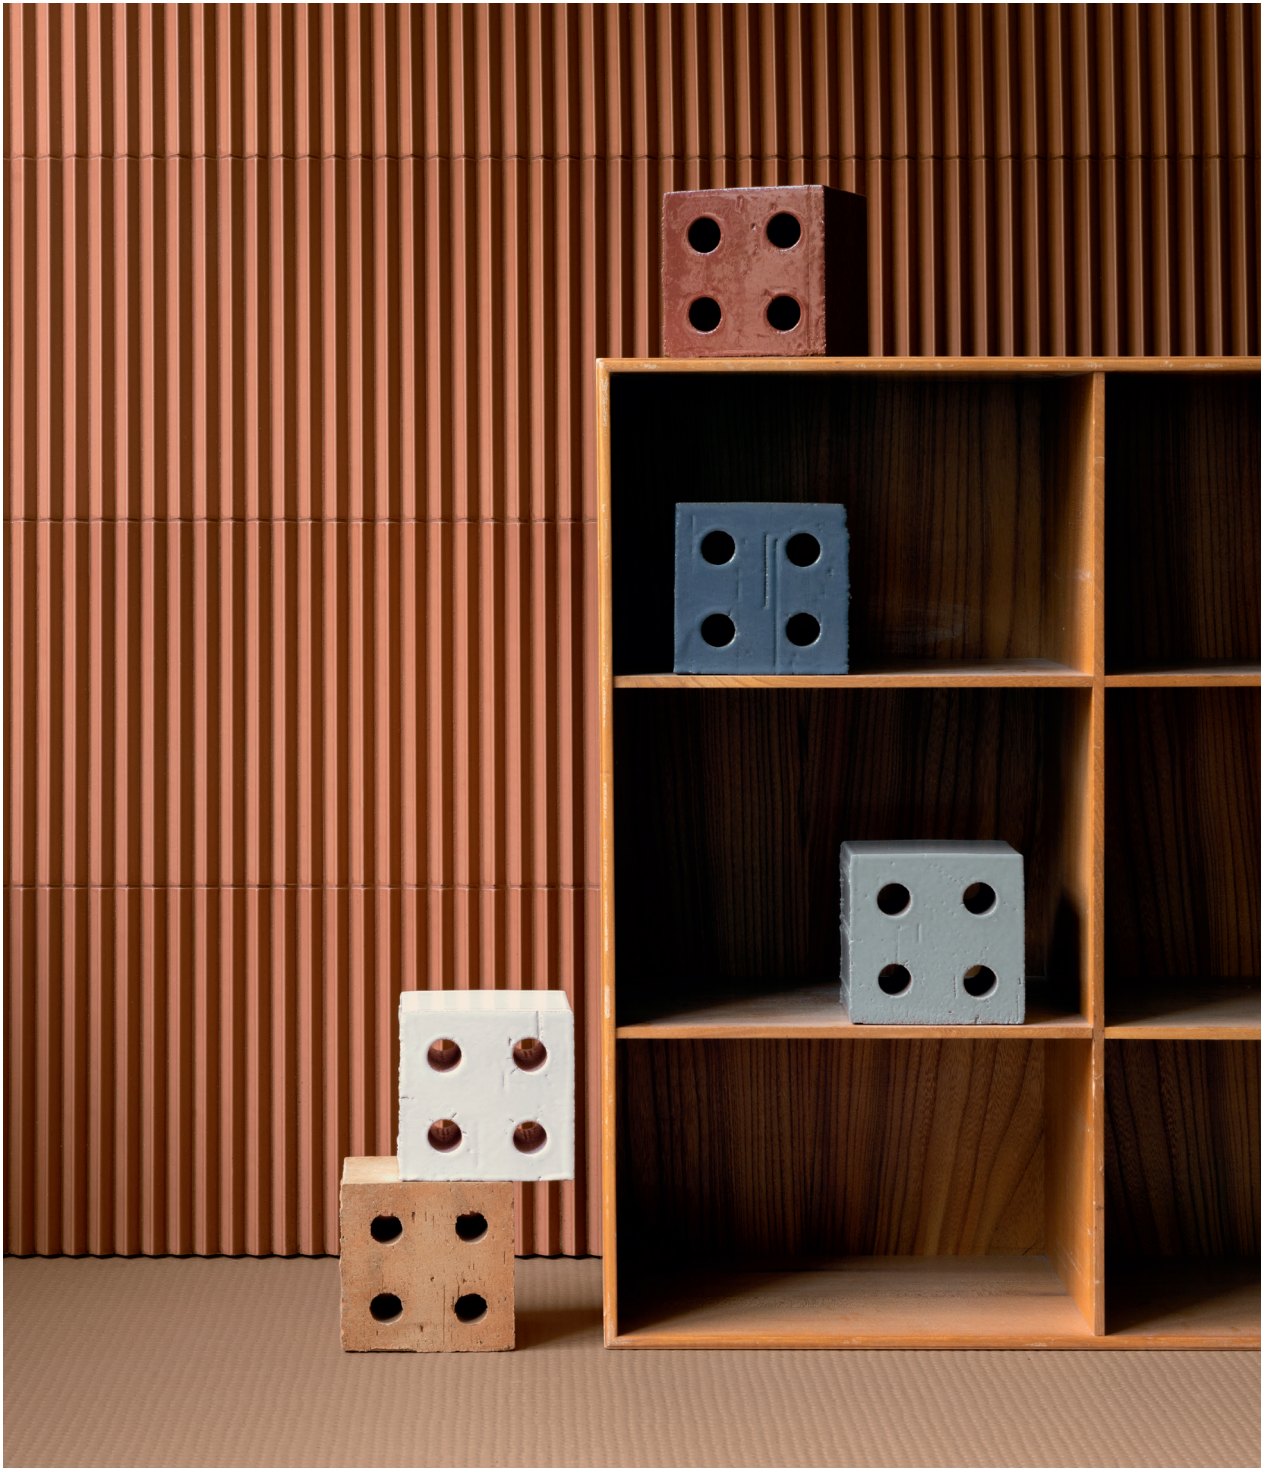

Rombini

Rombini Triangle Extra Small Matt Red.

Wall: Rombini Triangle Small Glossy Blanc. Floor: Pico Down Natural Argile.

Wall: Rombini Triangle Large Glossy Vert. Floor: Pico Down Natural Argile.

Design by Ronan & Erwan Bouroullec
Photography by Studio Bouroullec

Wall: Rombini Triangle Extra Small Matt Red.
Floor: Pico Down Natural Argile.

Mutina