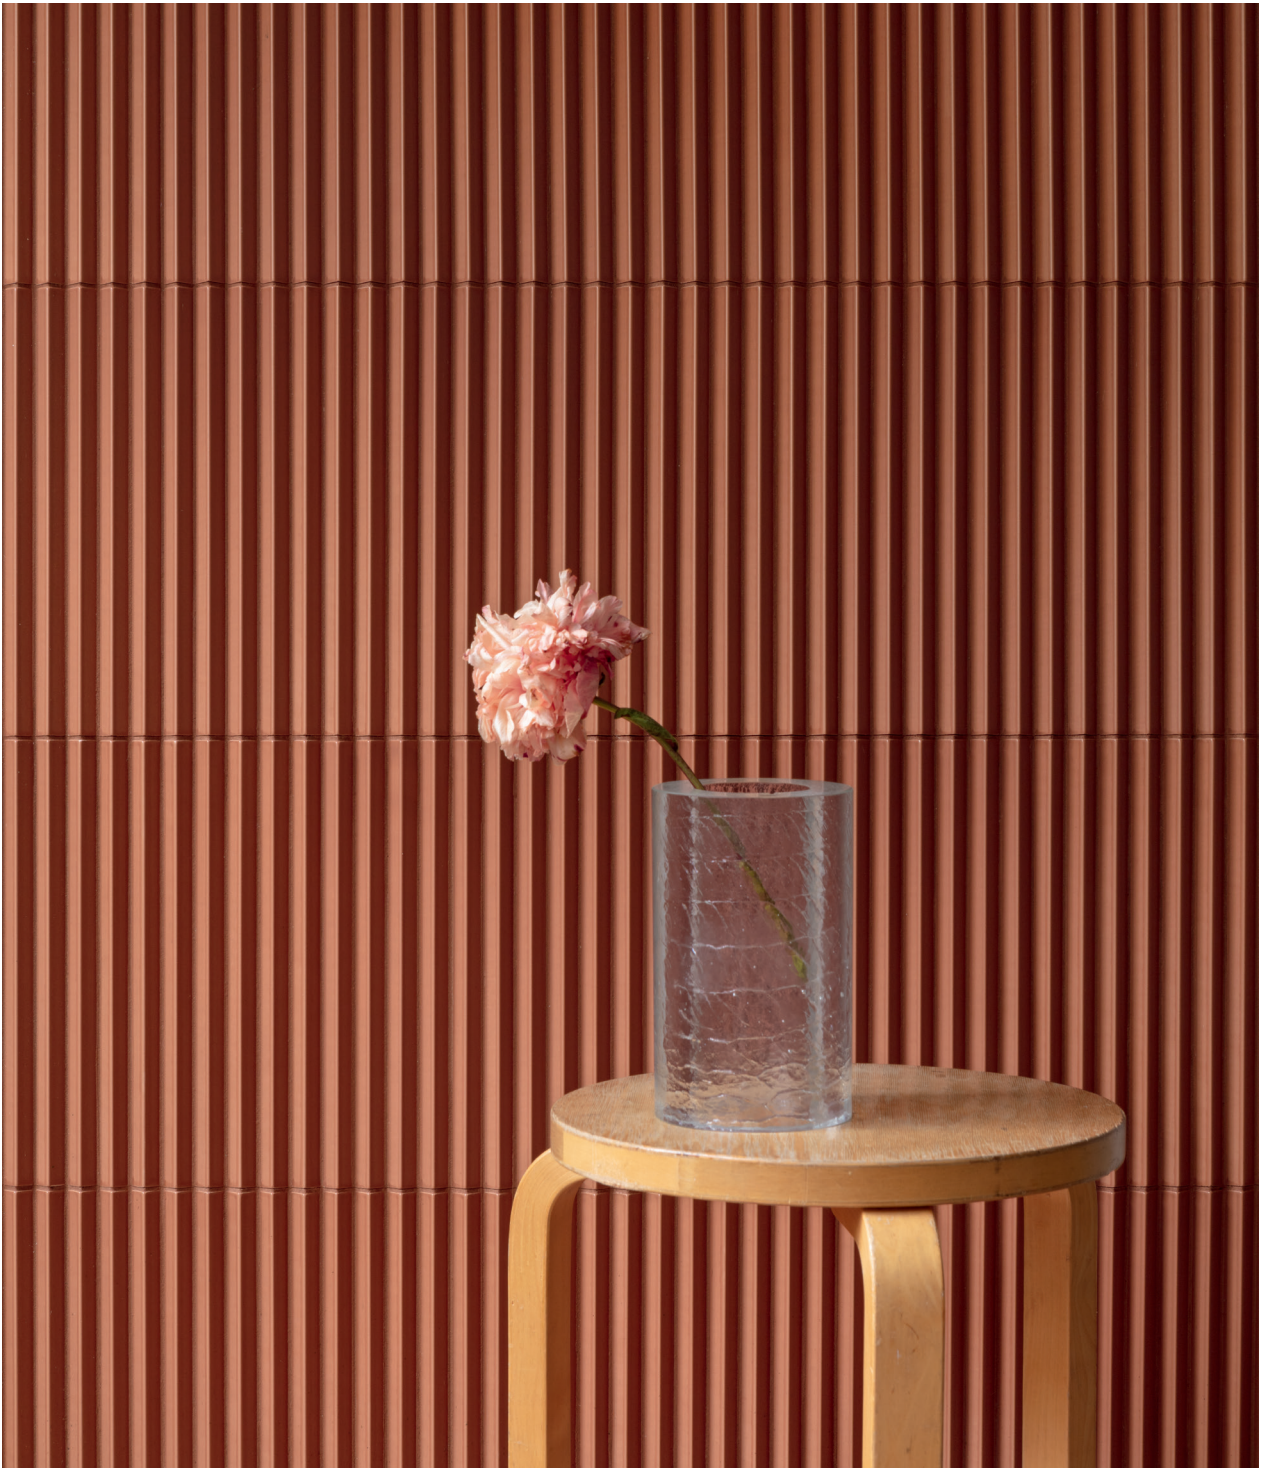

Rombini

Rombini Triangle Extra Small Matt Red.

Wall: Rombini Triangle Small Glossy Blanc. Floor: Pico Down Natural Argile.

Wall: Rombini Triangle Large Glossy Vert. Floor: Pico Down Natural Argile.

Design by Ronan & Erwan Bouroullec
Photography by Studio Bouroullec

Wall: Rombini Triangle Extra Small Matt Red.
Floor: Pico Down Natural Argile.

Mutina