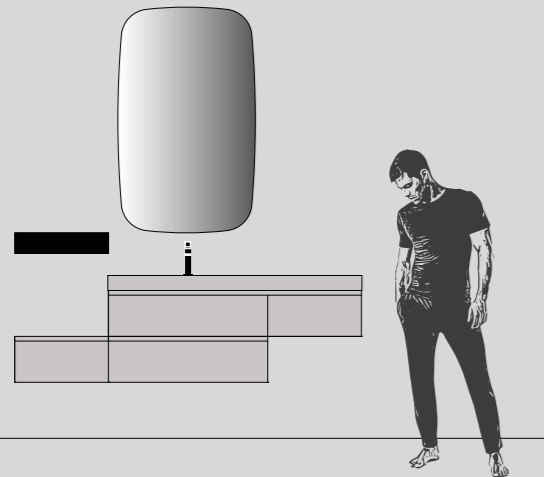

LE
PROPOSTE

185 - 02.A

Base Join L 50 x P 50 cm
Base portalavabo L 85 x P 50 cm
Base L 50 x P 50 cm
Lavabo integrato PLUG Sp. 8 x L 135,6 x P 50,5 cm
Specchiera SHAPE
Mensola SLIDE L 50 cm

Join base unit W. 50 x D. 50 cm
Washbasin unit W. 85 x D. 50 cm
Base unit W. 50 x D. 50 cm
PLUG built-in washbasin 8 cm thick x W. 135.6 x D. 50.5 cm
SHAPE mirror
SLIDE shelf W. 50 cm

Éléments bas Join L 50 x P 50 cm
Élément sous lavabo L 85 x P 50 cm
Élément bas L 50 x P 50 cm
Lavabo intégré PLUG Ép. 8 x L 135,6 x P 50,5 cm
Miroir SHAPE
Étagère SLIDE L 50 cm

Тумба Join Ш. 50 x Г. 50 см
Тумба под раковину Ш. 85 x Г. 50 см
Тумба Ш. 50 x Г. 50 см
Встраиваемая раковина PLUG Толщ. 8 см x Ш. 135,6 x Г. 50,5 см
Зеркало SHAPE
Полка SLIDE Ш. 50 см