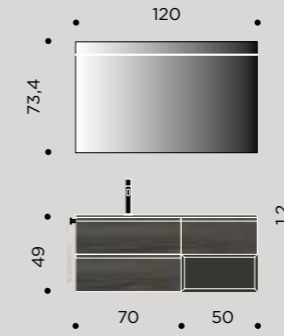

STREET

05 | p. 79

ARBI

06 | p. 93

STREET SPECIAL