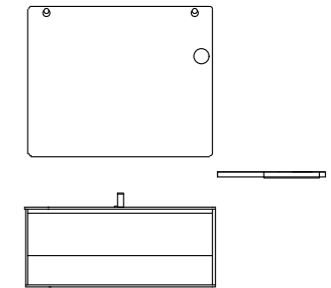

L. 123.8 cm - P. 50.4 cm - H. 215 cm

Basi / Vanities / Meubles
Cassa / Structure / Caisson
Laccato Bianco Opaco
White Matt Lacquered
Laqué Blanc Mat
Frontali / Doors / Façades
Essenza Olmo Naturale
Natural Elm Essence
Bois Orme Naturel

Gola / Groove / Gorge
Laccato Bianco Opaco
White Matt Lacquered
Laqué Blanc Mat

Specchio / Mirror / Miroir
Hook
Hook
Hook

Lampada / Lamp / Lampe
Tonda
Tonda
Tonda

Top / Top / Plan de Toilette
Tecnoril - Bianco - Raggiata 70
Tecnoril - White - Raggiata 70
Tecnoril - Blanc - Raggiata 70

Accessori / Accessories / Accessoires
Bianco Opaco
White Matt
Blanc Mat