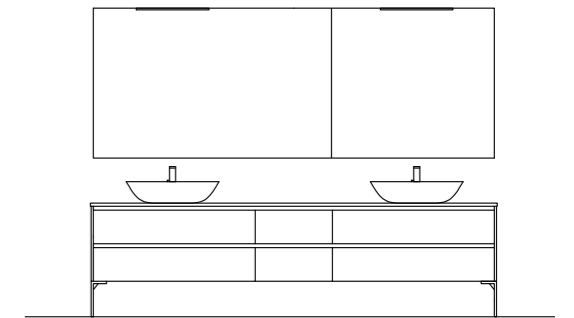

SWING

4.13

L. 263,8 cm - P. 50,4 cm - H. 200 cm

Basi / Vanities / Meubles

Cassa e frontali / Structure and doors / Caisson et façades
Essenza Noce Crudo
Raw Walnut Essence
Bois Noyer Brut

Gola / Groove / Gorge

Laccato Nero Opaco
Black Matt Lacquered
Laqué Noir Mat

Specchio / Mirror / Miroir

Rettangolare
Rettangolare
Rettangolare

Lampada / Lamp / Lampe

Cili
Cili
Cili

Top / Top / Plan de Toilette

Gres - Ceppo di Gré Bocciardato Grigio Opaco
Gres - Matt Grey Ceppo di Gré Bocciardato
Gres - Ceppo di Gré Bocciardato Gris Mat

Lavabo / Washbasin / Lavabo

Ceramica - Bianco Lucido - Fine 60
Ceramic - White Glossy - Fine 60
Céramique - Blanc Brillant - Fine 60

Elementi metallici / Metal elements / Éléments métalliques

Metallo - Nero Opaco
Metal - Black Matt
Métal - Noir Mat