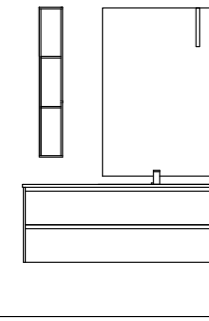

L. 130.5 cm - P. 51.5 cm - H. 200 cm

Basi / Vanities / Meubles
Cassa e frontali / Structure and doors / Caisson et façades
Essenza Noce Arso
Burnt Walnut Essence
Bois Noyer Brûlé

Gola / Groove / Gorge
Laccato Nero Opaco
Black Matt Lacquered
Laqué Noir Mat

Specchio / Mirror / Miroir
Rettangolare
Rettangolare
Rettangolare

Lampada / Lamp / Lampe
Verticale
Verticale
Verticale

Consolle / Consolle / Console
Ceramica - Grigio Chiaro Opaco - Swipe Dec
Ceramic - Light Grey Matt - Swipe Dec
Céramique - Gris Clair Mat - Swipe Dec

Elementi metallici / Metal elements / Éléments métalliques
Alluminio - Nero Opaco
Aluminium - Black Matt
Aluminium - Noir Mat