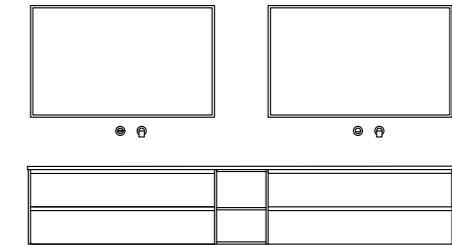

L. 278.8 cm - P. 50.4 cm - H. 190 cm

Basi / Vanities / Meubles

Laccato Grigio Platino Opaco
Platinum Grey Matt Laquered
Laqué Gris Platine Mat

Base a giorno / Open base unit / Base à jour

Essenza Noce Arso
Burnt Walnut Essence
Bois Noyer Brûlé

Gola / Groove / Gorge

Laccato Grigio Platino Opaco
Platinum Grey Matt Laquered
Laqué Gris Platine Mat

Colonne / Tall units / Colonne

Cassa / Structure / Caisson
Essenza Noce Arso
Burnt Walnut Essence
Bois Noyer Brûlé

Frontali / Doors / Façades

Alluminio Nero Opaco con vetro Fumé
Black Matt Aluminium with smoky glass
Aluminium Noir Mat avec verre Fumé

Specchio / Mirror / Miroir

Lead
Lead
Lead

Top / Top / Plan de Toilette

Gres - Nero Greco Opaco - Tondo 70
Gres - Greek Black Matt - Tondo 70
Gres - Noir Grec Mat - Tondo 70