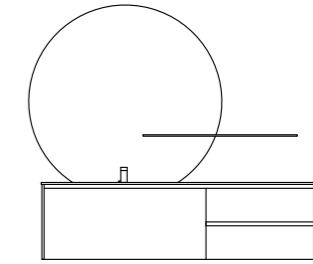

L. 186.9 cm - P. 50.4 cm - H. 200 cm

Basi / Vanities / Meubles
Cassa / Structure / Caisson
Laccato Bianco Opaco
White Matt Lacquered
Laqué Blanc Mat
Frontali / Doors / Façades
Essenza Noce Crudo
Raw Walnut Essence
Bois Noyer Brut

Gola / Groove / Gorge
Laccato Nero Opaco
Black Matt Lacquered
Laqué Noir Mat

Specchio / Mirror / Miroir
Sunset
Sunset
Sunset

Mensola / Shelf / Étagère
Mensola luminosa
Lightened shelf
Étagère éclairée

Top / Top / Plan de Toilette
Tecnoril - Bianco - Raggiata 70
Tecnoril - White - Raggiata 70
Tecnoril - Blanc - Raggiata 70