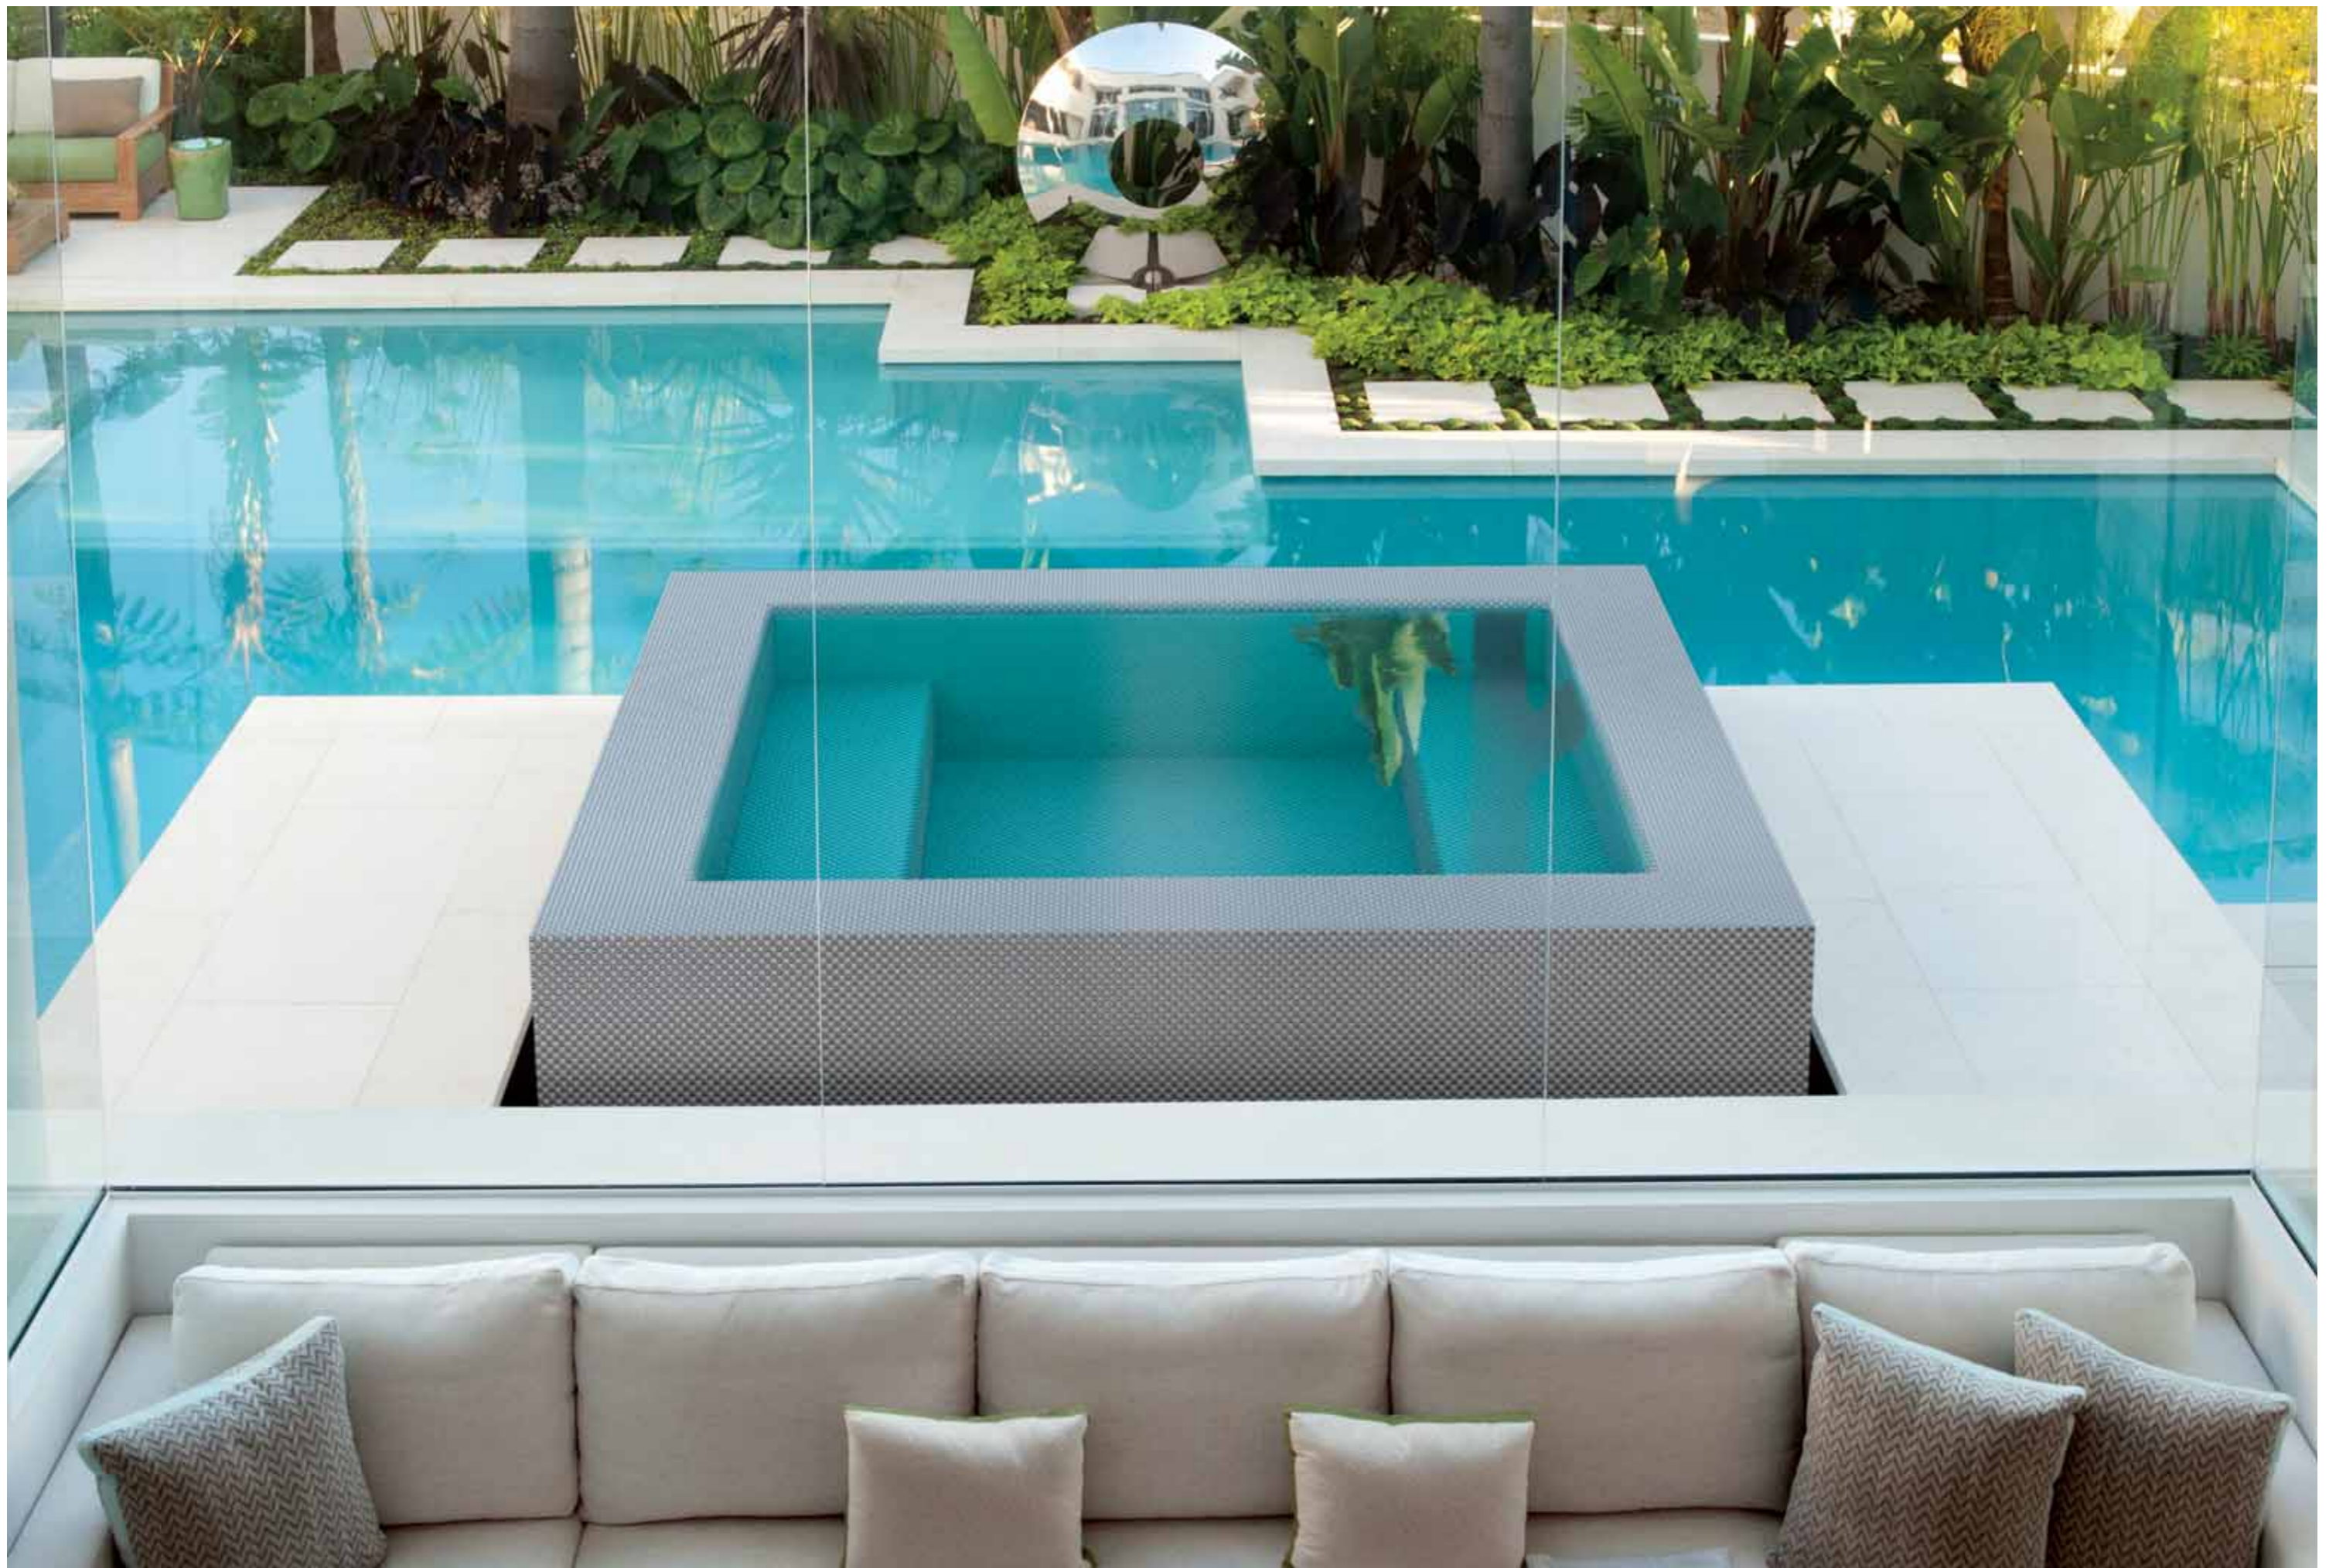

rivestimento / coating: Duetto [DUET002, info p. 45] - colore fuga / grouting colour: light grey