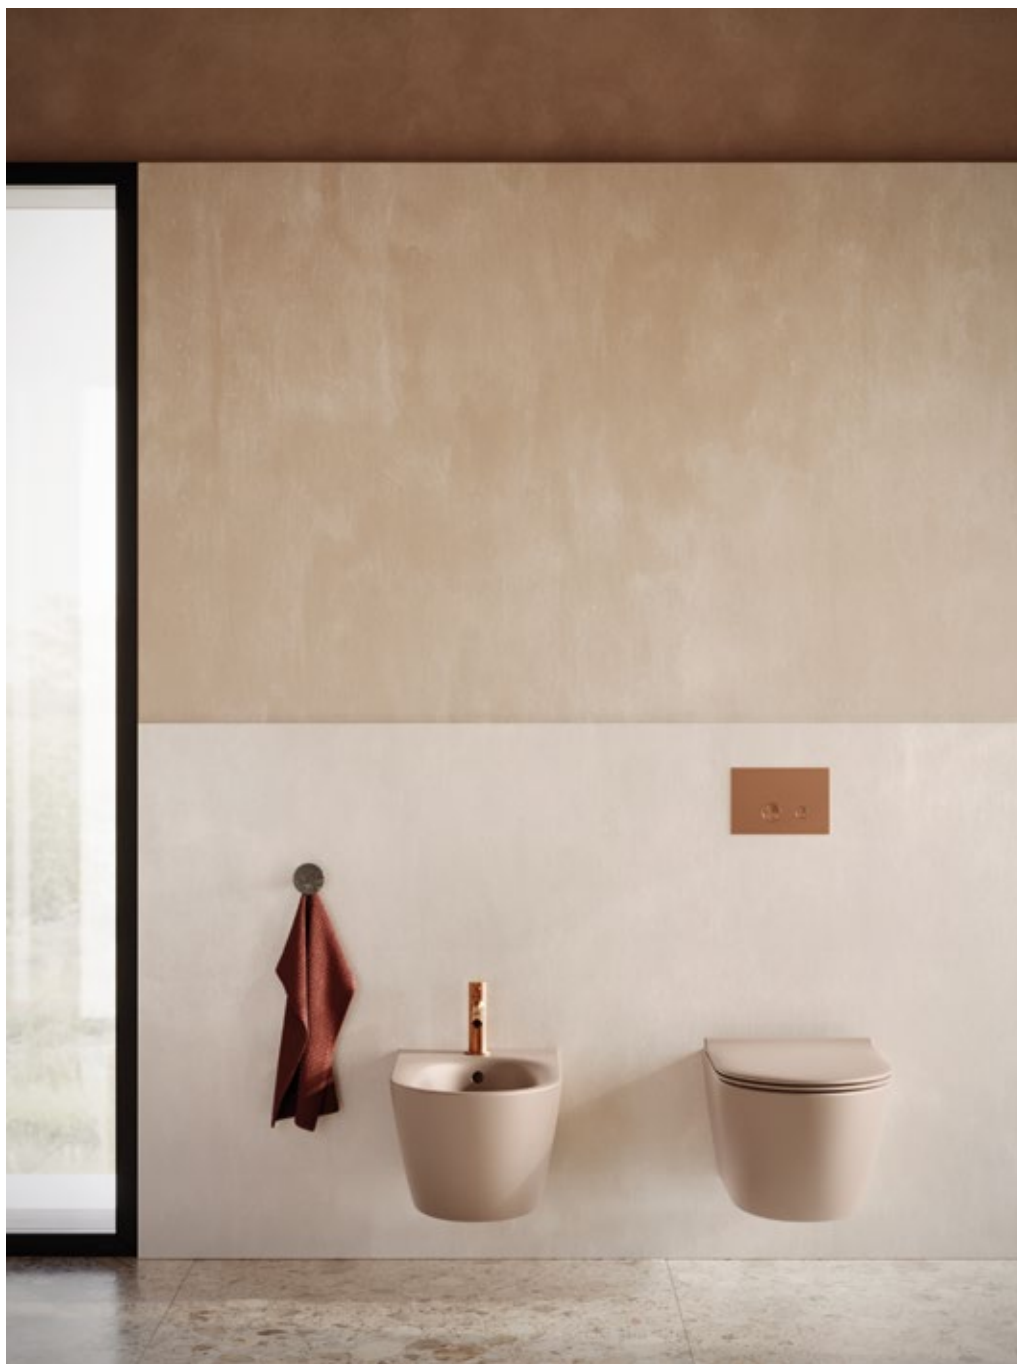

Seta

Eng Seta suggests lightness and harmony recreating soothing atmospheres. The tone is characterized by its intrinsic luminosity which makes spaces seem wider and more open. A currently trending color, Seta is associated with a modern sophisticated style that makes it just the right touch for environments of contemporary design. Its coloration enhances the tactile and material effect that only glazed ceramics can give. In addition, Seta's neutral tone allows for great creative freedom in combining with other items that make up the bathroom setting.

Sfera Ø42 h22 – Lavabo / Washbasin / Waschbecken
Ceramic top 150x50

H3 Solid 100x100 – Piatto doccia / Shower tray / Duschwanne

Sfera 55x35 – Wc e bidet / Wc and Bidet / Wc und Bidet

Sfera 50x35 – Wc e bidet / Wc and Bidet / Wc und Bidet