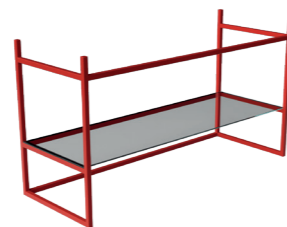

- **VYNST12212** ROSSO MATT MATT RED
- **VYNST12211** BIANCO MATT MATT WHITE
- **VYNST12223** NERO MATT MATT BLACK
- **VYNST12207** MARRONE BROWN

STRUTTURA IN METALLO CON MENSOLA IN VETRO
FURNITURE FRAMEWORK WITH GLASS SHELF

SPECCHIO 62x72