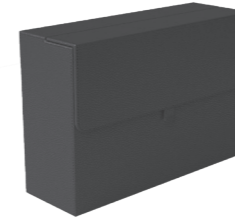

SPECCHIO 62x72

Art. **VYNSPI62**  
SPECCHIO CON LUCE LED  
WALL MIRROR WITH LED LIGHTING

SPECCHIO 122x72

Art. **VYNSPI122**  
SPECCHIO CON LUCE LED  
WALL MIRROR WITH LED LIGHTING

Art. **VYNBOR**  
BORSETTA LATERALE PORTA OGGETTI IN PELLE  
LATERAL STORAGE BAG CALF LEATHER, BLACK FINISHING