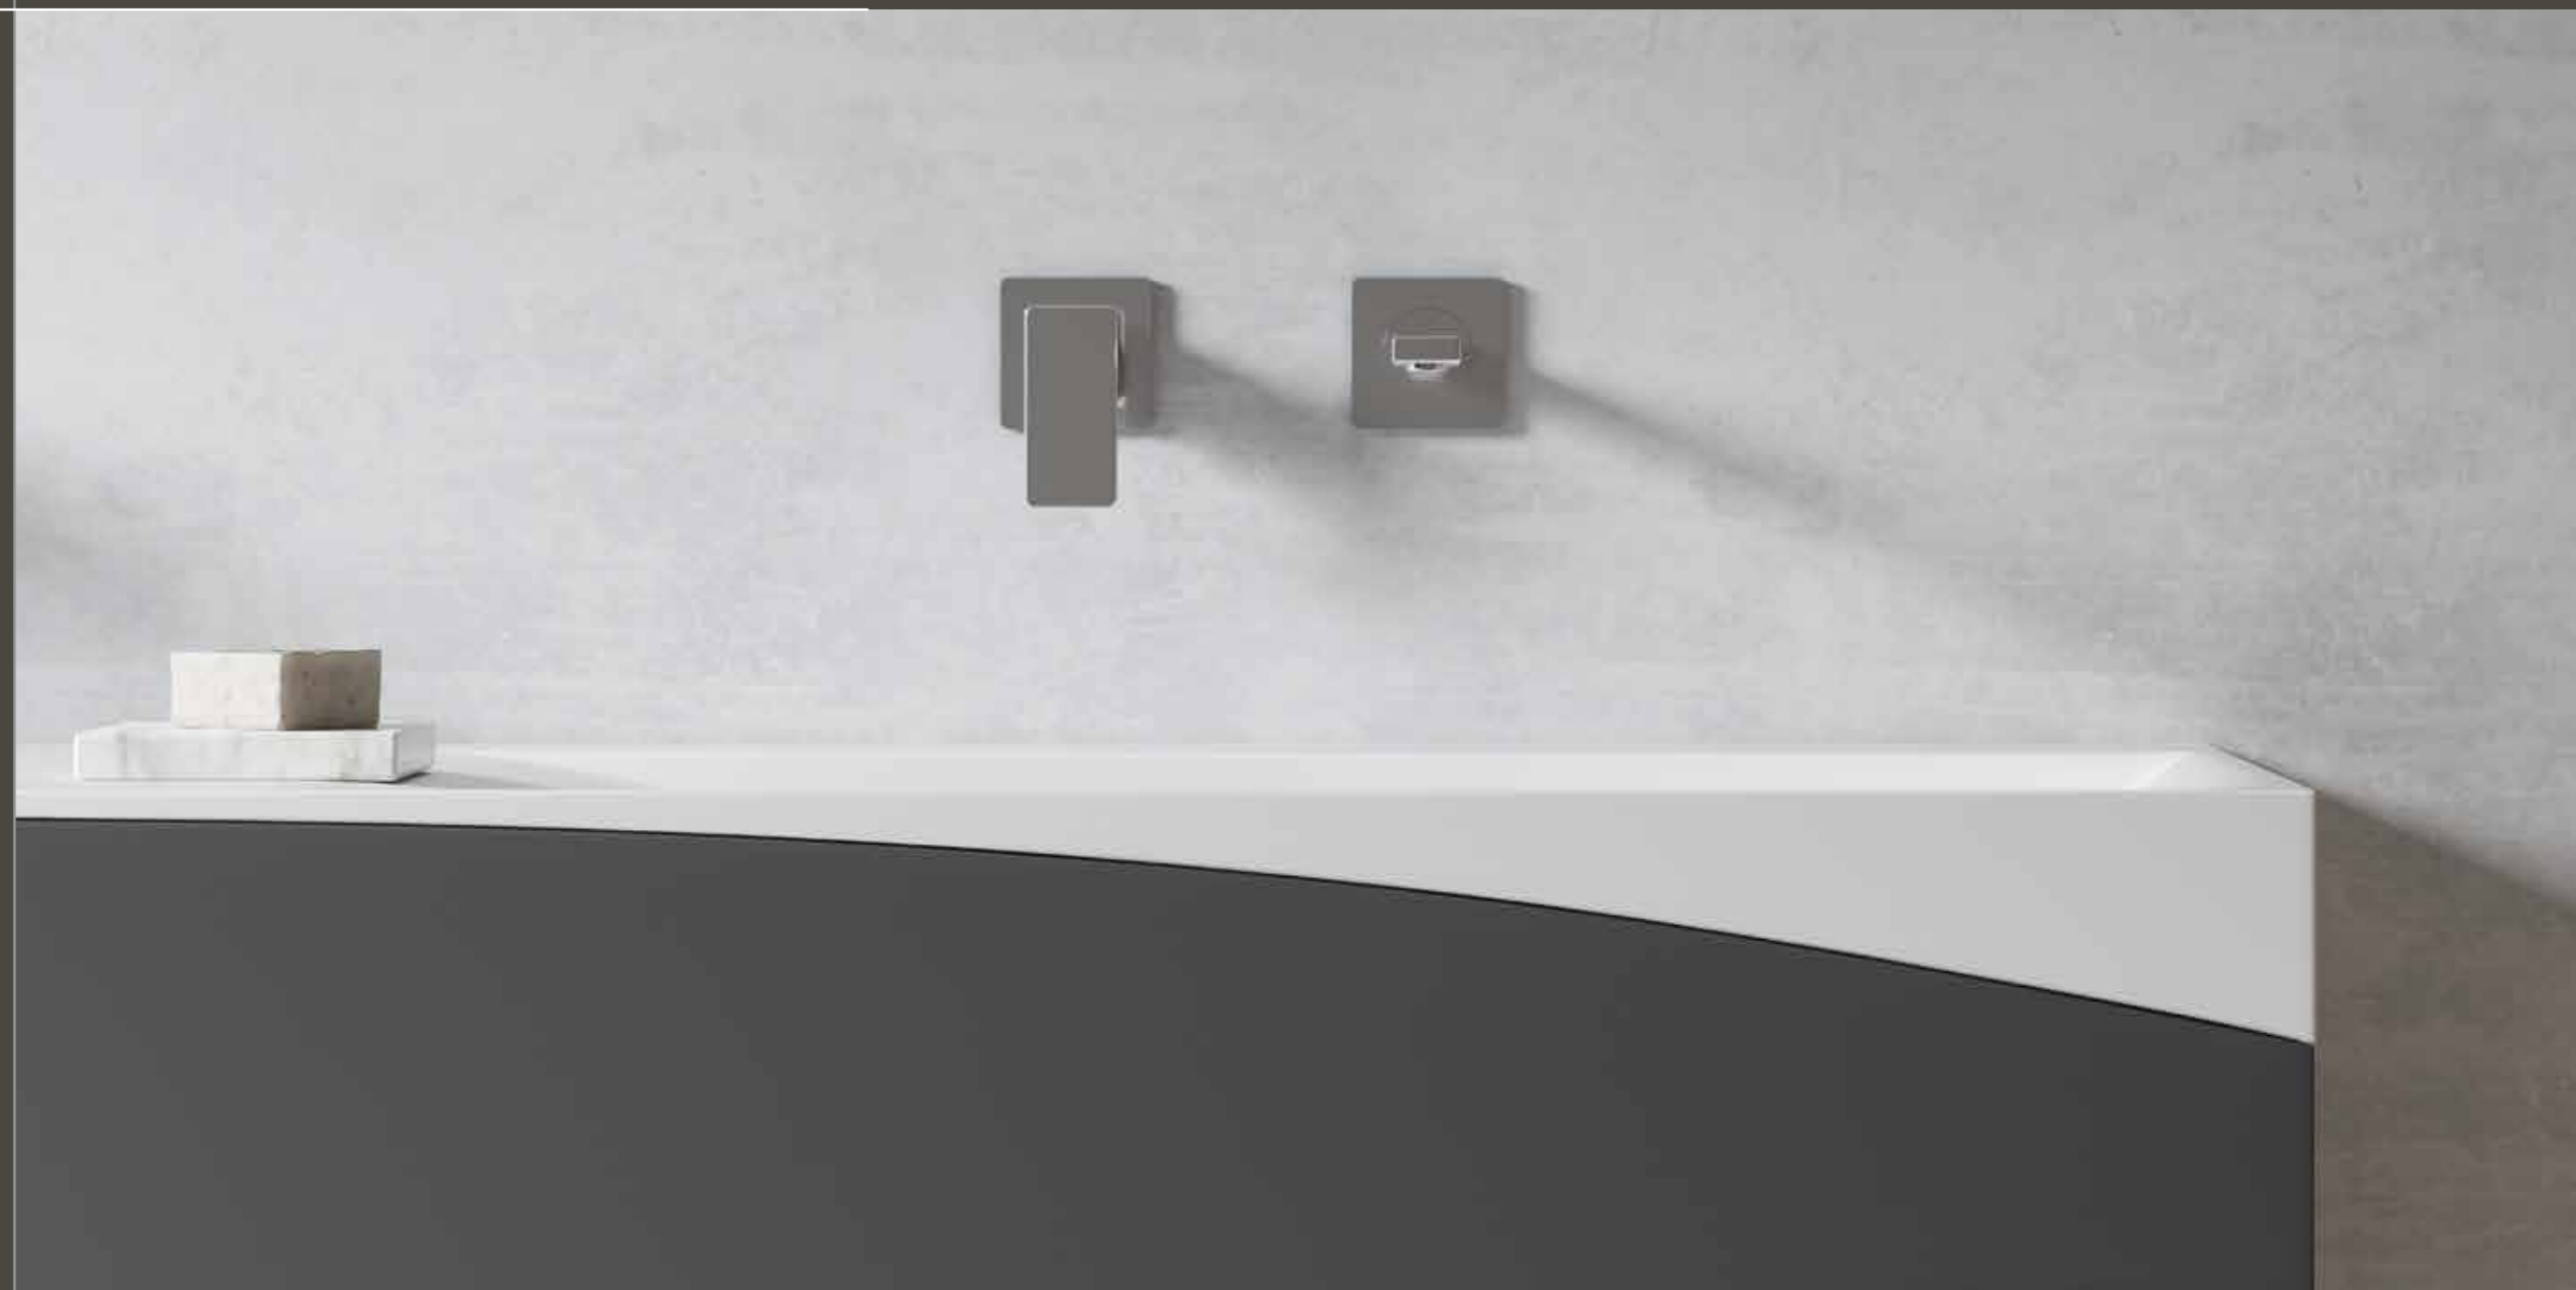

Un concept nuovo, ispirato alle forme eleganti del Fly, in cui il sistema di apertura push-pull, che sostituisce la gola, esalta la pulizia delle linee.

Nella versione con frontale a vela, la morbidezza del design viene richiamata nel prospetto del mobile.

Il top è realizzato in Tecnoril e Gelcrill in un unico stampo e disponibile anche in ekomalta, proposta in varie colorazioni.

A new concept, inspired by the elegant shapes of Fly, where the push-pull opening system, which replaces the throat opening, enhances the clean lines.

In the sail-shaped version, the smooth design is invoked at the front of the unit.

The top is made of Tecnoril e Gelcrill in a single mould and also available in ekomalta finish, in several colours.

Un nouveau concept, inspiré aux formes élégantes du Fly, là où le système d'ouverture push-pull, qui remplace la gorge, en fait ressortir la propreté des lignes.

Dans la version avec partie frontale à voile, on remarque la douceur du design dans la perspective du meuble.

Le top est réalisé en Tecnoril et Gelcrill dans un seul moule et est disponible également en ekomalta, proposé dans de différentes couleurs.

XFLY

Top a vela

Sail-shaped top
Top à voile